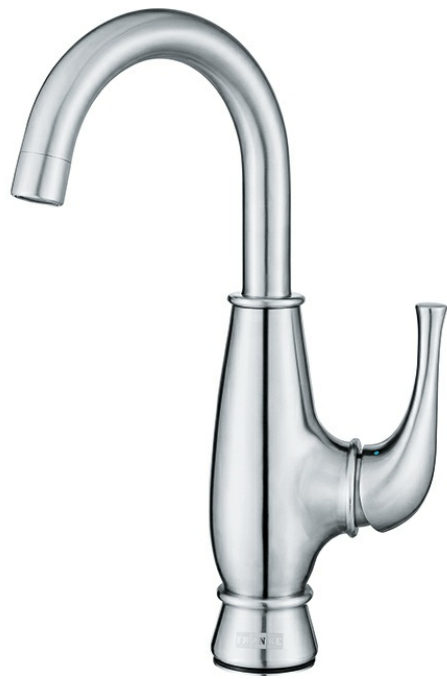

## Orca FFB3550 Stainless Steel

Embellished with details, the Orca faucets are classically elegant. The soft flowing curves are accentuated with a luxurious steel finish to create a traditional, high-end look.

Product Picture

Technical Drawing

Product Information

Version	Bar/Prep
Spray Type	Full Spray
Faucet Operation	Side Lever
Flow Rate	1.75 gpm
Cartridge	28mm Ceramic Cartridge
Where to buy	Showroom

Article Numbers

FUN#	115.0383.679
US Part Number	FFB3550