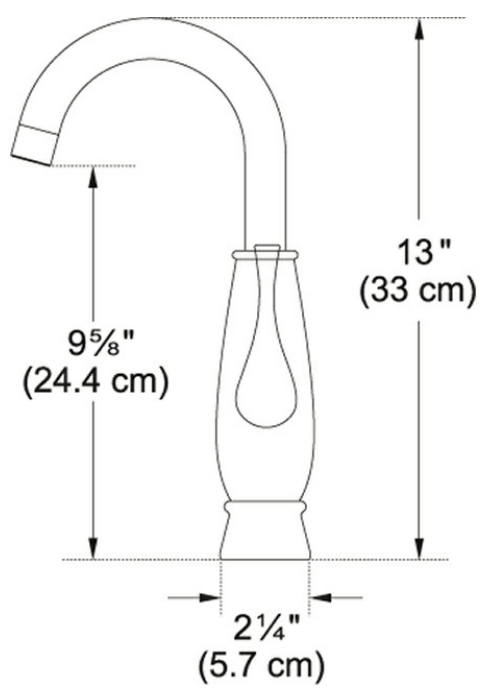

Product Picture

Technical Drawing

Product Information

Version	Bar/Prep
Spray Type	Full Spray
Faucet Operation	Side Lever
Flow Rate	1.75 gpm
Cartridge	28mm Ceramic Cartridge
Where to buy	Showroom

Article Numbers