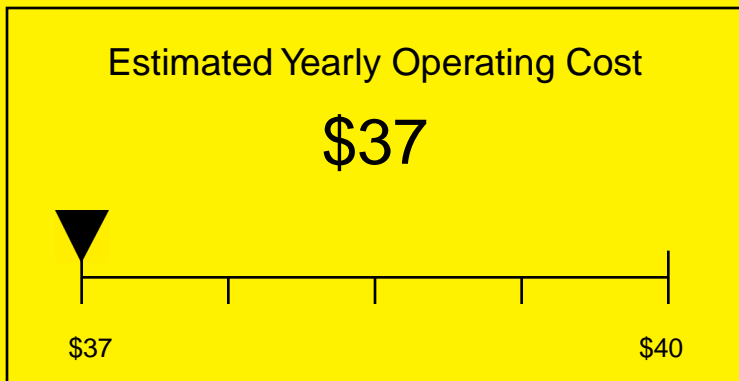

ENERGYGUIDE

REFRIGERATOR
Defrost: Automatic

FFAR10LOCKER
10.1 Cubic Feet

Compare the energy use of this product with others
before you buy

348kWh

Estimated Yearly Electricity Use

Your cost will depend on your utility rates

Based on a 2007 U.S. Government national average cost of 10.65 cents per kWh for electricity. Your actual operating cost will vary depending on your local utility rates and your use of the product.