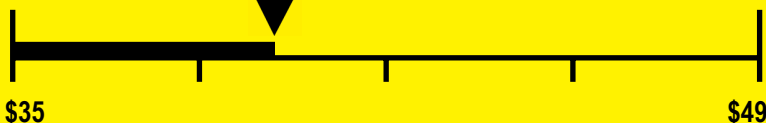

U.S. Government

Federal law prohibits removal of this label before consumer purchase.

ENERGYGUIDE

Refrigerator-freezer

- Frost-Free Operation

Summit Appliance

Model FF944W

Capacity: 8.9 Cubic Feet

Estimated Yearly Operating Cost

\$39

Cost Range of Similar Models

375 kWh

Estimated Yearly Electricity Use

Your cost will depend on your utility rates and use.

- Cost range based only on models of similar capacity with frost-free operation.
- Estimated operating cost based on a 2007 national average electricity cost of 10.65 cents per kWh.
- For more information, visit www.ftc.gov/appliances.