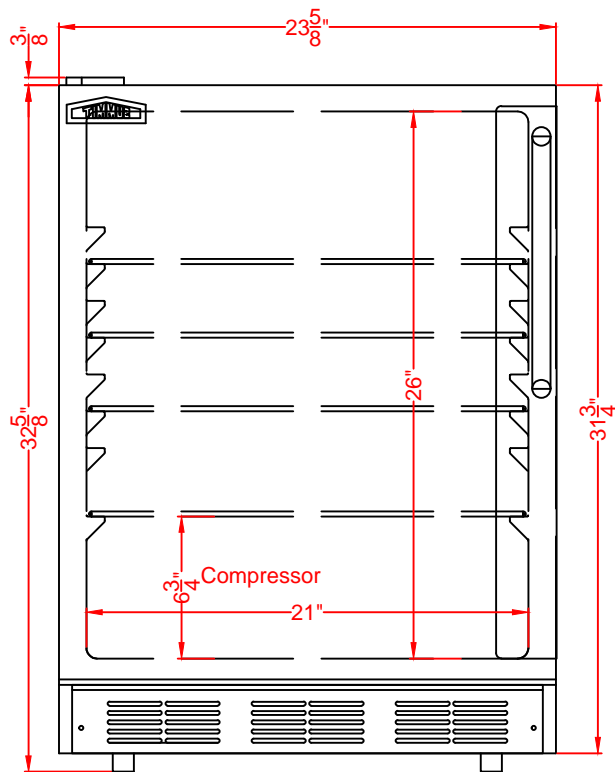

TOP VIEW

FRONT VIEW

FF6BK7BZLHD
Refrigerator
02/08/23

SUMMIT
 FELIX STORCH, INC.
www.summitappliance.com
 718-393-3900