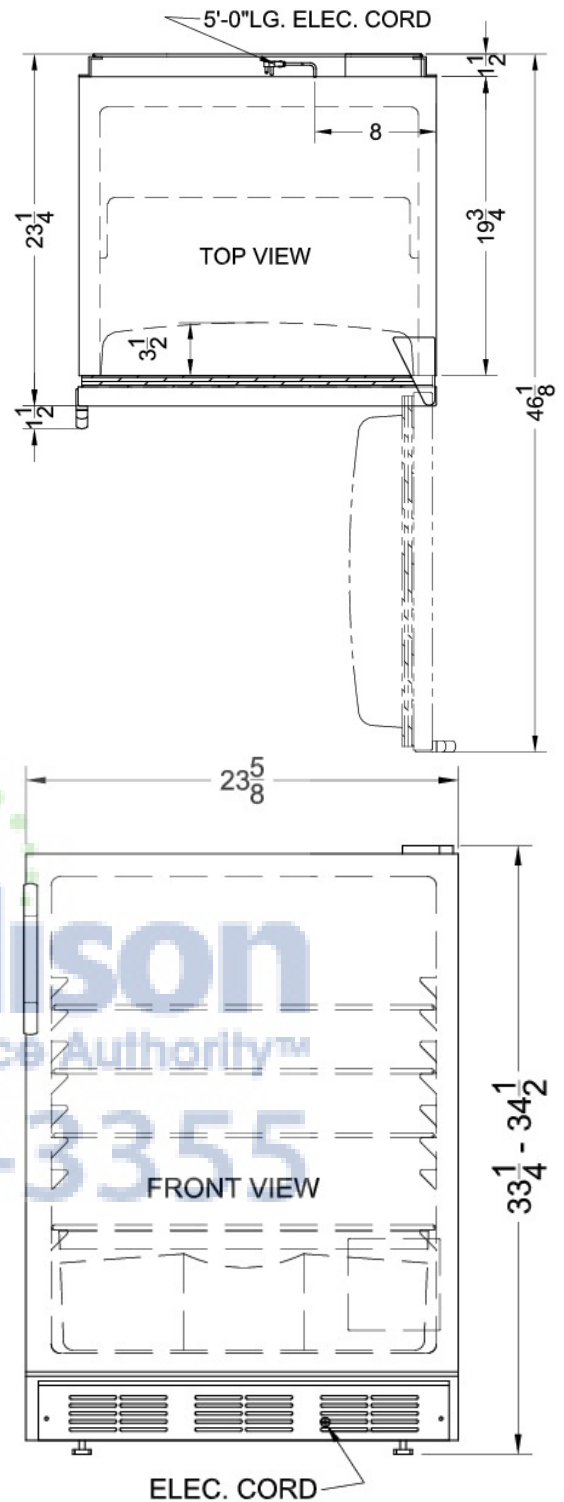

Specifications:

Height	33.25 up to 34.5"
Width	23.63"
Depth	23.5"
Capacity	5.5 cu.ft.
Ext Depth with Handle	25.13"
Interior Height 1	27.75"
Interior Width 1	20.0"
Interior Depth 1	17.0"
Comp Step Height	7.0"
Comp Step Width	20.0"
Comp Step Depth	6.0"
Height Adjustable	true
Shipping Weight	104.0 lbs.
Energy Usage/Year	405.0 kWh/year
Amps	1.3
Canadian Electrical Safety	ULC
US Electrical Safety	UL
Reversible	Yes
Door Swing	RHD
Crisper Quantity	1
Shelf Quantity	3
Adjustable Shelf	true
Shelf Type	Glass
Crisper Cover Type	Glass
Crisper Finish	Opaque
Full Door Shelf Quantity	3
Defrost Type	Automatic
Height to Hinge Cap	34.5"
Depth with door at 90°	46.13"
Thermostat Type	Dial
Fan Type	Exterior
Light	true
Freon Oz	1.8
Low Side PSI	70.0
High Side PSI	285.0
Level Legs Quantity	4
Freon Type	R134a
Compressor Warranty	5 Years
Parts/Labor Warranty	1 Year

Your Appliance Authority™
800-570-3355

Summit Appliance Division, Felix Storch, Inc.
770 Garrison Ave • Bronx, NY 10474
Phone: 718-893-3900 • Fax: 718-842-3093
Email: info@summitappliance.com