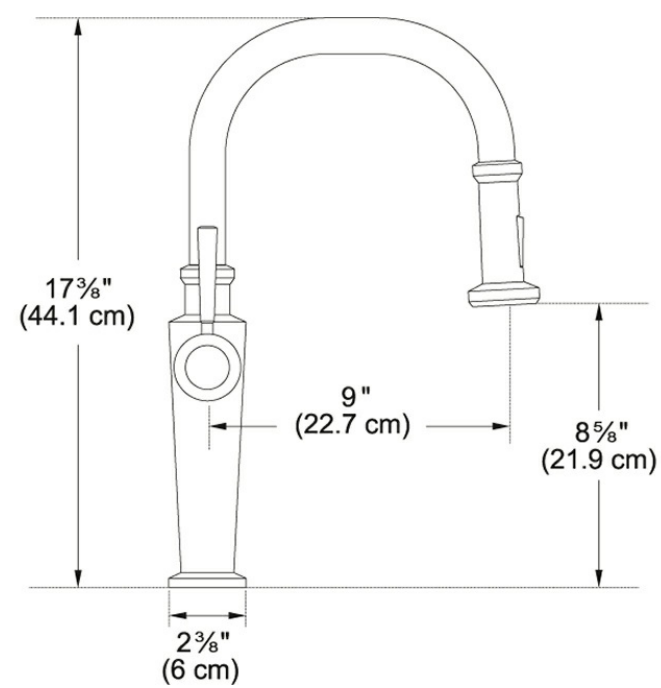

Product Picture

Technical Drawing

Product Information

Version	Pull-Down
Spray Type	Full and Needle Spray
Faucet Operation	Side Lever
Flow Rate	1.75 gpm
Cartridge	35mm Ceramic Cartridge
Where to buy	Showroom

Article Numbers

FUN#	115.0481.329
US Part Number	FF5220