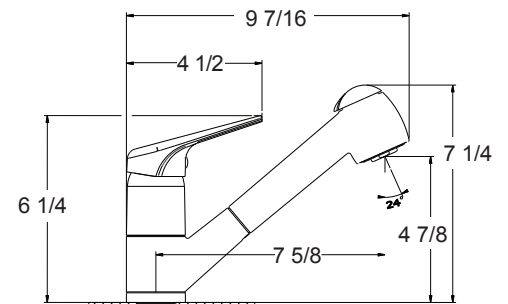

FF2200 - Pull Out Faucets

Franke reliability in the perfect faucet for all kitchens.

This multi-purpose, pull-out faucet design is a familiar one for Franke and has been one of our most popular designs ever. We have listened to your needs and are pleased to introduce this updated classic faucet in both chrome and satin nickel. This versatile design is compatible with traditional as well as transitional and contemporary kitchens and bars

The FF2200 and FF2280 faucets are the ideal size and work with any kitchen sink and are perfect for bar/prep sink applications, as well.

The loop handle is easy to grip and turn and the pull-out sprayhead toggles easily between the stream and spray function, with lock-in-place function for the spray.

All of these features in a Franke quality faucet are guaranteed to provide years of reliable service.

1. Stainless steel mesh hoses for durability
   - Easy retractability
   - Dual-jet spray
   - Available in chrome and satin nickel
   - Meets AB1953 (CA) and S152 (VT) requirements
   - CSA certified
   - Ceramic cartridge, leak-free operation
   - Limited lifetime warranty
2. (See full warranty details on franeksd.com)

FF2200 Polished Chrome
FF2280 Satin Nickel