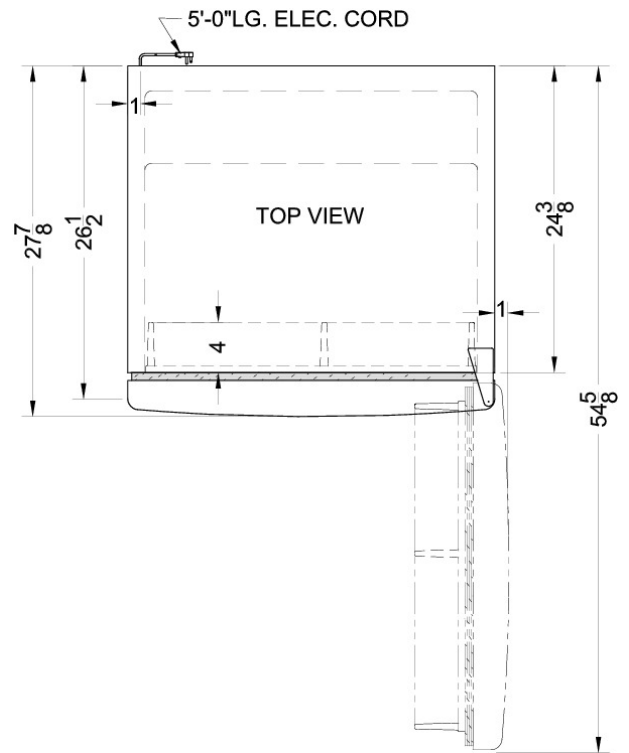

**FF1620WHSSIM**

69.13" x 29.13" x 26.5" (H x W x D)

15.8 cu.ft. frost-free counter depth refrigerator-freezer with white cabinet, reversible stainless steel doors, and factory installed icemaker

**Highlights:**

Just 26 ½" deep with a full 15.8 cu.ft. capacity

True frost-free operation saves you maintenance by preventing icy buildup

Keep a constant supply of ice with a factory installed icemaker in the freezer

Deluxe interior with glass shelves, two crispers with humidity control, and door storage

## Specifications:

Height	69.13"
Width	29.13"
Depth	26.5"
Capacity	15.8 cu.ft.
Interior Height 1	38.75"
Interior Width 1	25.0"
Interior Depth 1	22.25"
Interior Height 2	19.63"
Interior Width 2	24.5"
Interior Depth 2	17.0"
Energy Usage/Year	457.0 kWh/year
US Electrical Safety	UL
Amps	3.0
Canadian Electrical Safety	ULC
Voltage/Frequency	115 V AC/60 Hz
Reversible	Yes
Door Swing	RHD
Crisper Quantity	2
Shelf Quantity	2
Adjustable Shelf	true
Shelf Type	Glass
Crisper Cover Type	Glass
Crisper Finish	Transparent
Full Door Shelf Quantity	7
Wheel Quantity	4
Defrost Type	Frost-Free
Depth with door at 90°	54.63"
Fan Type	Interior
Thermostat Type	Dial
Light	true
High Side PSI	335.0
Level Legs Quantity	2
Freon Oz	3.5
Low Side PSI	140.0
Freon Type	R134a
Compressor Warranty	5 Years
Parts/Labor Warranty	1 Year