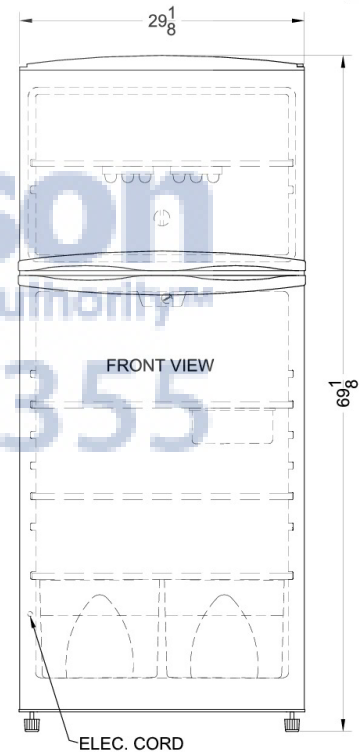

**FF1620WHSSIM**

69.13" x 29.13" x 26.5" (H x W x D)

15.8 cu.ft. frost-free counter depth refrigerator-freezer with white cabinet, reversible stainless steel doors, and factory installed icemaker

**Highlights:**

Just 26 ½" deep with a full 15.8 cu.ft. capacity

True frost-free operation saves you maintenance by preventing icy buildup

Keep a constant supply of ice with a factory installed icemaker in the freezer

Deluxe interior with glass shelves, two crispers with humidity control, and door storage

## Specifications:

Height	69.13"
Width	29.13"
Depth	26.5"
Capacity	15.8 cu.ft.
Interior Height 1	38.75"
Interior Width 1	25.0"
Interior Depth 1	22.25"
Interior Height 2	19.63"
Interior Width 2	24.5"
Interior Depth 2	17.0"
Energy Usage/Year	457.0 kWh/year
US Electrical Safety	UL
Amps	3.0
Canadian Electrical Safety	ULC
Voltage/Frequency	115 V AC/60 Hz
Reversible	Yes
Door Swing	RHD
Crisper Quantity	2
Shelf Quantity	2
Adjustable Shelf	true
Shelf Type	Glass
Crisper Cover Type	Glass
Crisper Finish	Transparent
Full Door Shelf Quantity	7
Wheel Quantity	4
Defrost Type	Frost-Free
Depth with door at 90°	54.63"
Fan Type	Interior
Thermostat Type	Dial
Light	true
High Side PSI	335.0
Level Legs Quantity	2
Freon Oz	3.5
Low Side PSI	140.0
Freon Type	R134a
Compressor Warranty	5 Years
Parts/Labor Warranty	1 Year