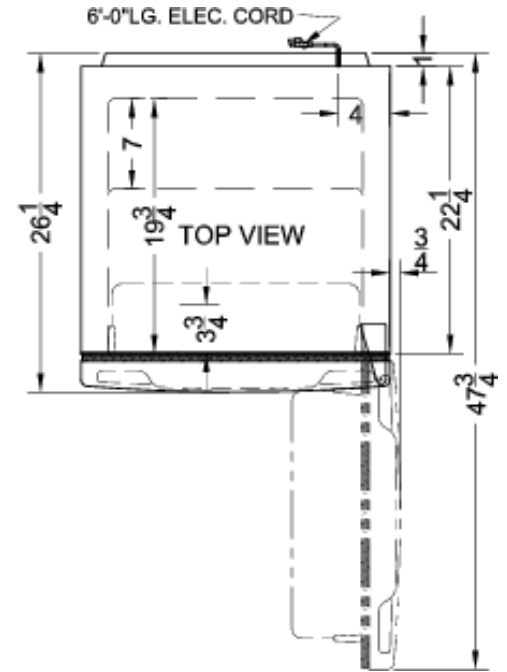

FF1073SSIM Specifications:

Overview	
Height	59.38"
Height to Hinge Cap	59.88"
Width	24.0"
Width with Door Open	24.13"
Depth	26.25"
Depth with door at 90°	47.75"
Capacity	9.9 cu.ft.
Defrost Type	Frost-Free
Door	Stainless Steel
Cabinet	Black
US Electrical Safety	CSA
Canadian Electrical Safety	CSA-C
Energy Usage/Year	413.0kWh/year
Amps	1.4
Voltage/Frequency	115 V AC/60 Hz
Weight	125.0 lbs.
Shipping Weight	160.0 lbs.
Parts & Labor Warranty	1 Year
Compressor Warranty	5 Years
Refrigerator-Freezer	
Door Swing	RHD
Reversible	Yes
Crisper Qty	1
Crisper Finish	Transparent
Crisper Cover	Glass
Refrigerator - Interior Height	34.75"
Refrigerator - Interior Width	19.75"
Refrigerator - Interior Depth	19.75"
Refrigerator - Shelf Type	Glass
Refrigerator - Shelf Qty	2
Refrigerator - Full Door Shelves	2
Freezer - Interior Height	15.5"
Freezer - Interior Width	18.5"
Freezer - Interior Depth	16.5"
Freezer - Shelf Type	Wire

Freezer - Shelf Qty	1
Freezer - Full Door Shelves	2
Adjustable Shelves	Yes
Gallon Door Storage	Yes
Interior Light	Yes
Thermostat Type	Dial
Fan Type	Interior
Refrigerant Type	R600a
Refrigerant Amount	1.48 oz.
High Side PSI	201.0
Low Side PSI	103.0
Level Legs	2
Compressor Step Height	9.5"
Compressor Step Width	19.75"
Compressor Step Depth	7.0"

SUMMIT APPLIANCE DIVISION FELIX STORCH, INC.

770 Garrison Avenue, Bronx, NY 10474 USA TEL 718-893-3900 FAX 844-478-8799 info@summitappliance.com www.summitappliance.com