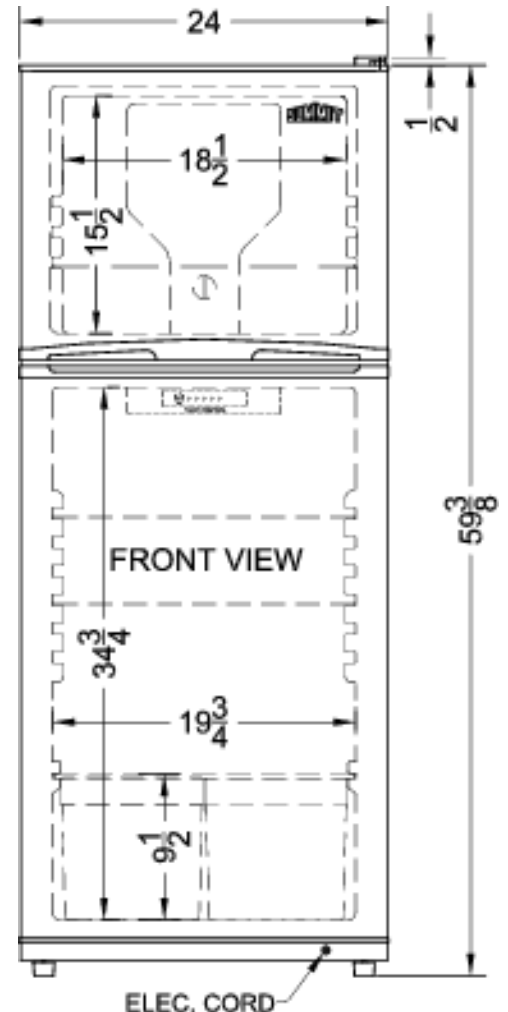

FF1073SSIM Specifications:

Overview	
Height	59.38"
Height to Hinge Cap	59.88"
Width	24.0"
Width with Door Open	24.13"
Depth	26.25"
Depth with door at 90°	47.75"
Capacity	9.9 cu.ft.
Defrost Type	Frost-Free
Door	Stainless Steel
Cabinet	Black
US Electrical Safety	CSA
Canadian Electrical Safety	CSA-C
Energy Usage/Year	413.0kWh/year
Amps	1.4
Voltage/Frequency	115 V AC/60 Hz
Weight	125.0 lbs.
Shipping Weight	160.0 lbs.
Parts & Labor Warranty	1 Year
Compressor Warranty	5 Years
Refrigerator-Freezer	
Door Swing	RHD
Reversible	Yes
Crisper Qty	1
Crisper Finish	Transparent
Crisper Cover	Glass
Refrigerator - Interior Height	34.75"
Refrigerator - Interior Width	19.75"
Refrigerator - Interior Depth	19.75"
Refrigerator - Shelf Type	Glass
Refrigerator - Shelf Qty	2
Refrigerator - Full Door Shelves	2
Freezer - Interior Height	15.5"
Freezer - Interior Width	18.5"
Freezer - Interior Depth	16.5"
Freezer - Shelf Type	Wire

Freezer - Shelf Qty	1
Freezer - Full Door Shelves	2
Adjustable Shelves	Yes
Gallon Door Storage	Yes
Interior Light	Yes
Thermostat Type	Dial
Fan Type	Interior
Refrigerant Type	R600a
Refrigerant Amount	1.48 oz.
High Side PSI	201.0
Low Side PSI	103.0
Level Legs	2
Compressor Step Height	9.5"
Compressor Step Width	19.75"
Compressor Step Depth	7.0"

SUMMIT APPLIANCE DIVISION FELIX STORCH, INC.

770 Garrison Avenue, Bronx, NY 10474 USA TEL 718-893-3900 FAX 844-478-8799 info@summitappliance.com www.summitappliance.com