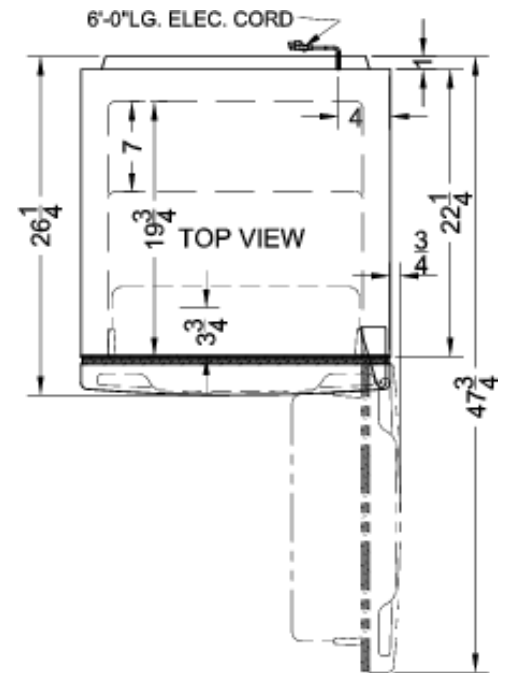

FF1071W Specifications:

Overview	
Height	59.38"
Height to Hinge Cap	59.88"
Width	24.0"
Depth	26.25"
Depth with door at 90°	47.75"
Capacity	9.9 cu.ft.
Defrost Type	Frost-Free
Door	White
Cabinet	White
US Electrical Safety	CSA
Canadian Electrical Safety	CSA-C
Energy Usage/Year	329.0kWh/year
Amps	1.4
Voltage/Frequency	115 V AC/60 Hz
Weight	120.0 lbs.
Shipping Weight	150.0 lbs.
Parts & Labor Warranty	1 Year
Compressor Warranty	5 Years
Refrigerator-Freezer	
Door Swing	RHD
Reversible	Yes
Crisper Qty	2
Crisper Finish	Transparent
Crisper Cover	Glass
Refrigerator - Interior Height	34.75"
Refrigerator - Interior Width	19.75"
Refrigerator - Interior Depth	19.75"
Refrigerator - Shelf Type	Glass
Refrigerator - Shelf Qty	2
Refrigerator - Full Door Shelves	2
Freezer - Interior Height	15.5"
Freezer - Interior Width	18.5"
Freezer - Interior Depth	16.5"
Freezer - Shelf Type	Wire
Freezer - Shelf Qty	1

Freezer - Full Door Shelves	2
Adjustable Shelves	Yes
Gallon Door Storage	Yes
Interior Light	Yes
Thermostat Type	Digital
Fan Type	Interior
Refrigerant Type	R600a
Refrigerant Amount	1.48 oz.
High Side PSI	201.0
Low Side PSI	103.0
Level Legs	2
Compressor Step Height	9.5"
Compressor Step Width	19.75"
Compressor Step Depth	7.0"

SUMMIT APPLIANCE DIVISION FELIX STORCH, INC.

770 Garrison Avenue, Bronx, NY 10474 USA TEL 718-893-3900 FAX 844-478-8799 info@summitappliance.com www.summitappliance.com