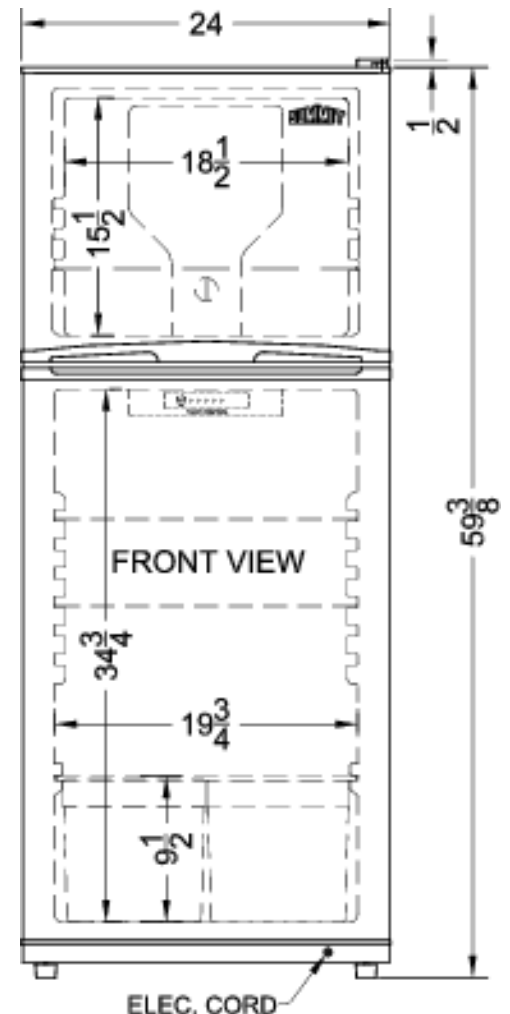

FF1071W Specifications:

Overview	
Height	59.38"
Height to Hinge Cap	59.88"
Width	24.0"
Depth	26.25"
Depth with door at 90°	47.75"
Capacity	9.9 cu.ft.
Defrost Type	Frost-Free
Door	White
Cabinet	White
US Electrical Safety	CSA
Canadian Electrical Safety	CSA-C
Energy Usage/Year	329.0kWh/year
Amps	1.4
Voltage/Frequency	115 V AC/60 Hz
Weight	120.0 lbs.
Shipping Weight	150.0 lbs.
Parts & Labor Warranty	1 Year
Compressor Warranty	5 Years
Refrigerator-Freezer	
Door Swing	RHD
Reversible	Yes
Crisper Qty	2
Crisper Finish	Transparent
Crisper Cover	Glass
Refrigerator - Interior Height	34.75"
Refrigerator - Interior Width	19.75"
Refrigerator - Interior Depth	19.75"
Refrigerator - Shelf Type	Glass
Refrigerator - Shelf Qty	2
Refrigerator - Full Door Shelves	2
Freezer - Interior Height	15.5"
Freezer - Interior Width	18.5"
Freezer - Interior Depth	16.5"
Freezer - Shelf Type	Wire
Freezer - Shelf Qty	1

Freezer - Full Door Shelves	2
Adjustable Shelves	Yes
Gallon Door Storage	Yes
Interior Light	Yes
Thermostat Type	Digital
Fan Type	Interior
Refrigerant Type	R600a
Refrigerant Amount	1.48 oz.
High Side PSI	201.0
Low Side PSI	103.0
Level Legs	2
Compressor Step Height	9.5"
Compressor Step Width	19.75"
Compressor Step Depth	7.0"

SUMMIT APPLIANCE DIVISION FELIX STORCH, INC.

770 Garrison Avenue, Bronx, NY 10474 USA TEL 718-893-3900 FAX 844-478-8799 info@summitappliance.com www.summitappliance.com