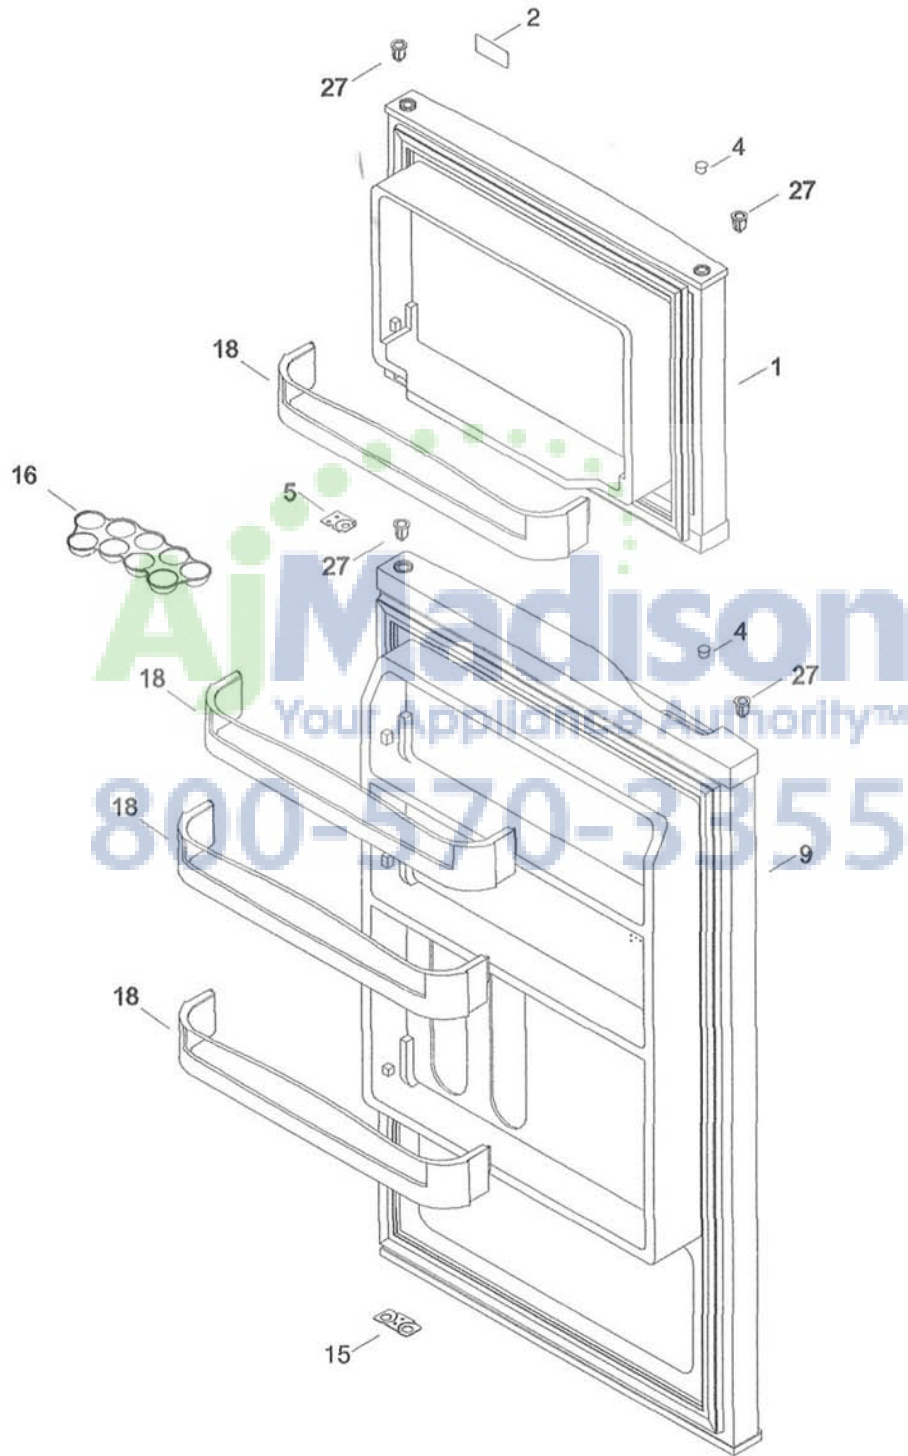

PARTES PARA PUERTA/DOOR PARTS

FF1062W