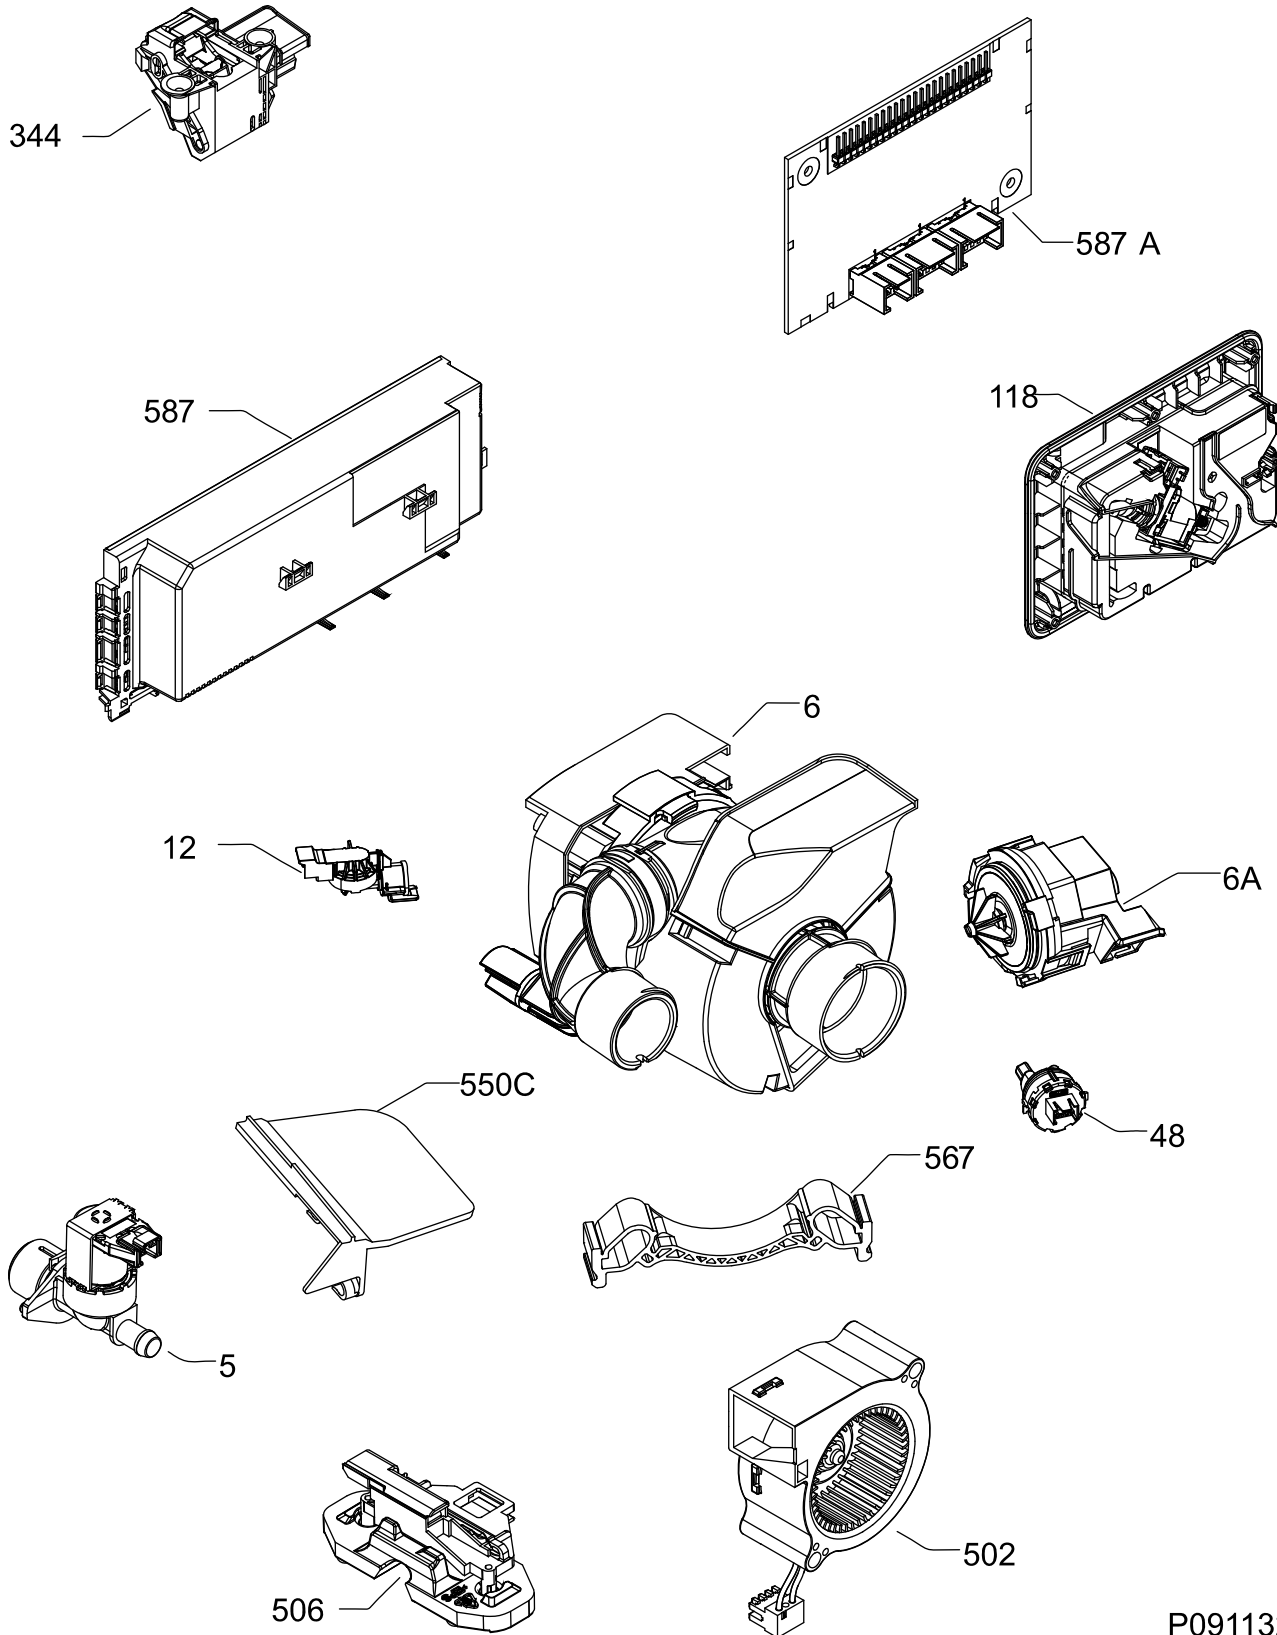

### **24-INCH BUILT-IN DISHWASHER**

Model No.  
**FDSH4501A**

P09113178986

---

<b>POS. NO</b>	<b>PART NO.</b>	<b>DESCRIPTION</b>
510#	117512440	Control Panel, assembly, black, complete

P09113239329

---

POS. NO	PART NO.	DESCRIPTION
305	117496010	Outer Door, stainless
311	A00010702	Liner, door
530	A07381701	Handle, door, stainless
530A	405530675	Plate, door handle, (2)
530B	405530684	Nut, door handle, (2)
563	405538278	Screw Kit, door, 3.5x13/19/40, (6/3/5 pcs), complete
*	405530674	Screw, kickplate, 3-5 x 9, (2)
*	405537692	Screw, door handle, M4 x 10mm PH

P09113239331

POS. NO	PART NO.	DESCRIPTION
5 #	807445904	Valve, fill
6 #	A10281701	Pump Assmbly, circulation, complete, w/heater
6A #	A00044305	Drain Pump, 60HZ
12 #	A00055408	Switch, pressure
48 #	A00040101	Sensor, turbidity
118	5304522704	Dispenser, detergent
344#	111315040	Door Lock, assembly
502#	A05660402	Blower Assembly, radial
506#	A00056504	Switch Assembly, float
550C	808089001	Cover, motor, drip protection
567	117302400	Support, motor, rubber
587#	117518700	Control Assembly, main, configured
587A	A06115601	Board, use interface, UI2491
* #	A13840003	Pump Harness
* #	A13841801	Harness, wiring, pcb, door
* #	807555203	Harness, wiring, pcb, heater