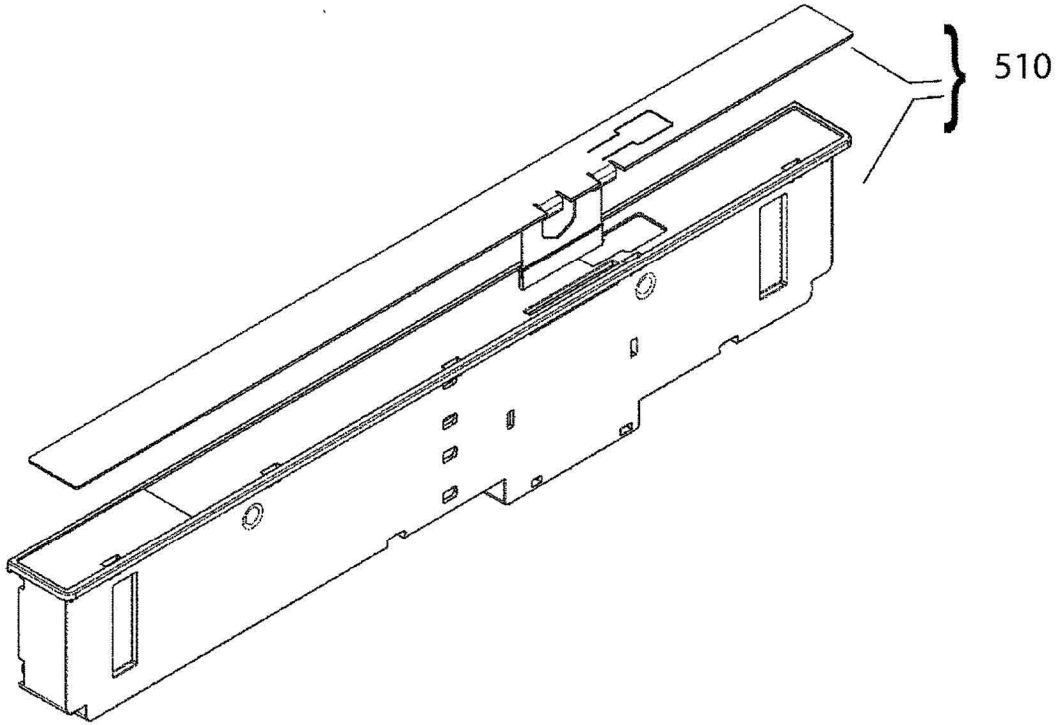

### **24-INCH BUILT-IN DISHWASHER**

Model No.  
**FDSH4501A**

P09113178986

---

<b>POS. NO</b>	<b>PART NO.</b>	<b>DESCRIPTION</b>
510#	117512440	Control Panel, assembly, black, complete

P09113239329

---

POS. NO	PART NO.	DESCRIPTION
305	117496010	Outer Door, stainless
311	A00010702	Liner, door
530	A07381701	Handle, door, stainless
530A	405530675	Plate, door handle, (2)
530B	405530684	Nut, door handle, (2)
563	405538278	Screw Kit, door, 3.5x13/19/40, (6/3/5 pcs), complete
*	405530674	Screw, kickplate, 3-5 x 9, (2)
*	405537692	Screw, door handle, M4 x 10mm PH