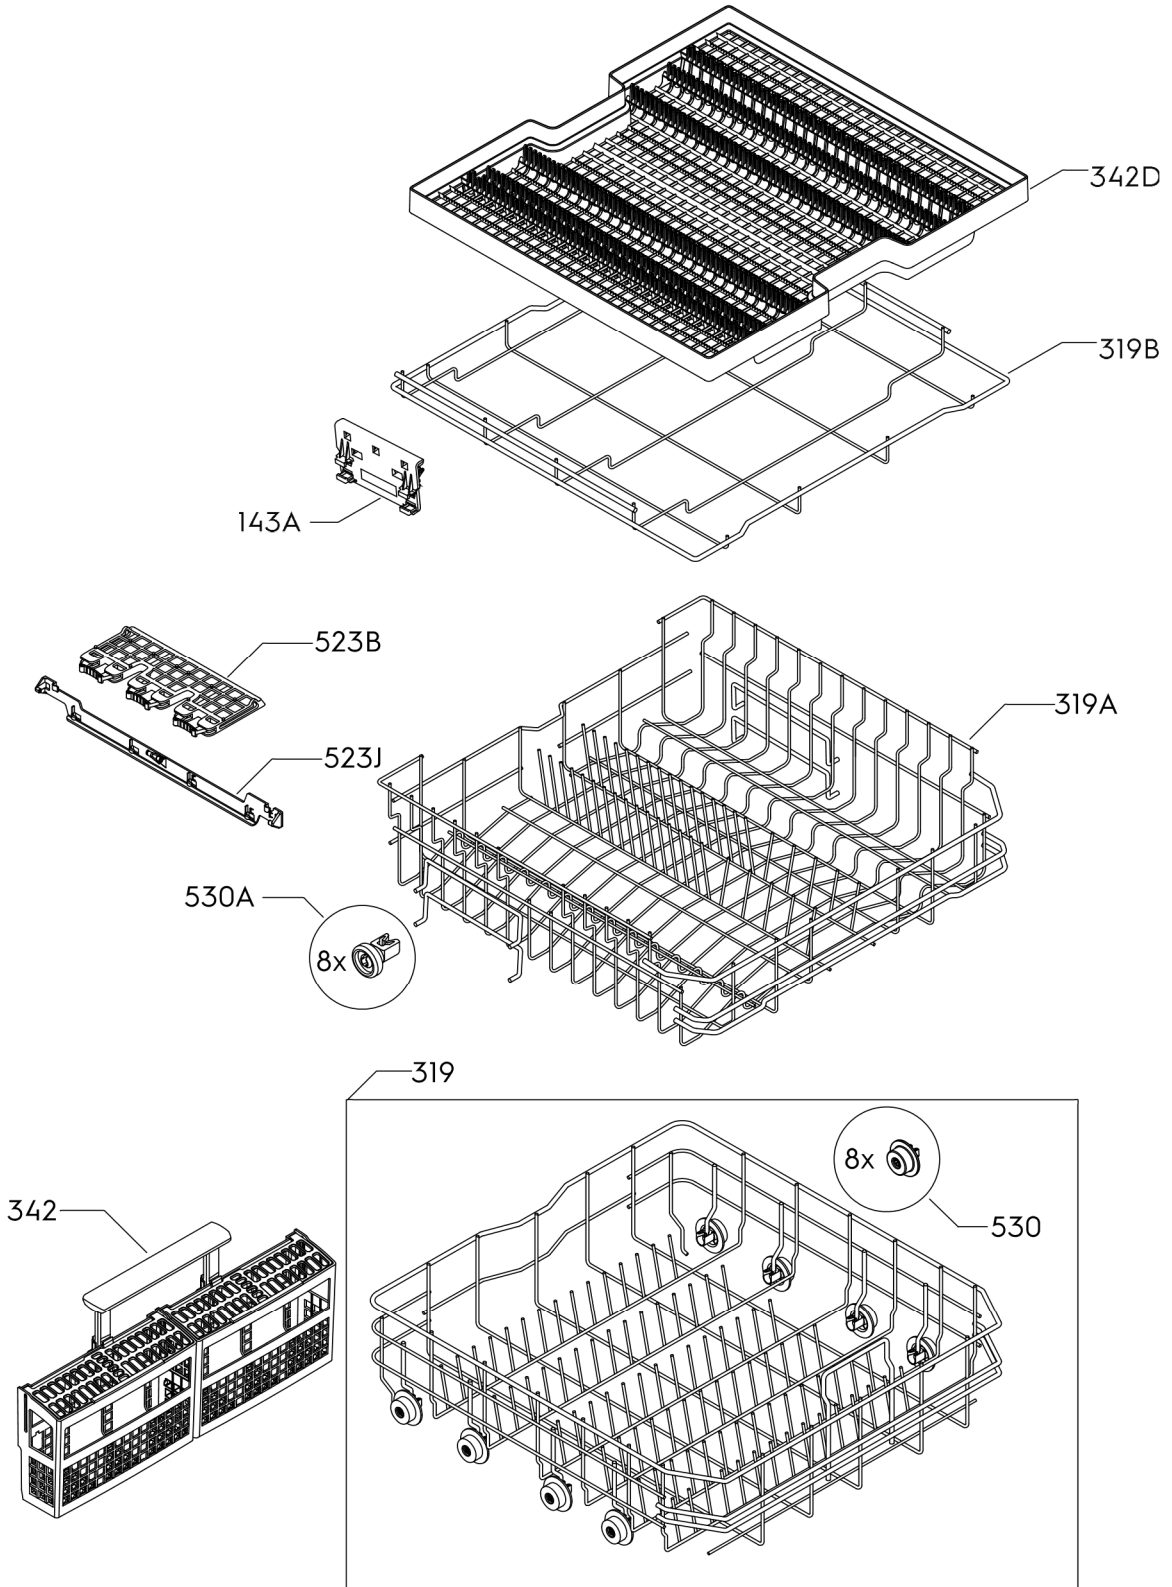

P09113244510

POS. NO	PART NO.	DESCRIPTION
143A	405541622	Holder, basket, top
319	A06629604	Rack Assembly, lower, silver
319A	A00239829	Rack Assembly, upper, silver
319B	A00004305	Rack, top, silver
342	A00173206	Cutlery Basket, assembly, grey
342D	A02899201	Basket, Cuttlery, grey, shelf
523B	808124102	Shelf, cup, grey
523J	808138102	Holder, cup shelf
530	405507213	Rack Roller, kit, lower
530A	5028696700	Rack Roller, kit, dark grey, upper basket, incl 8 pcs