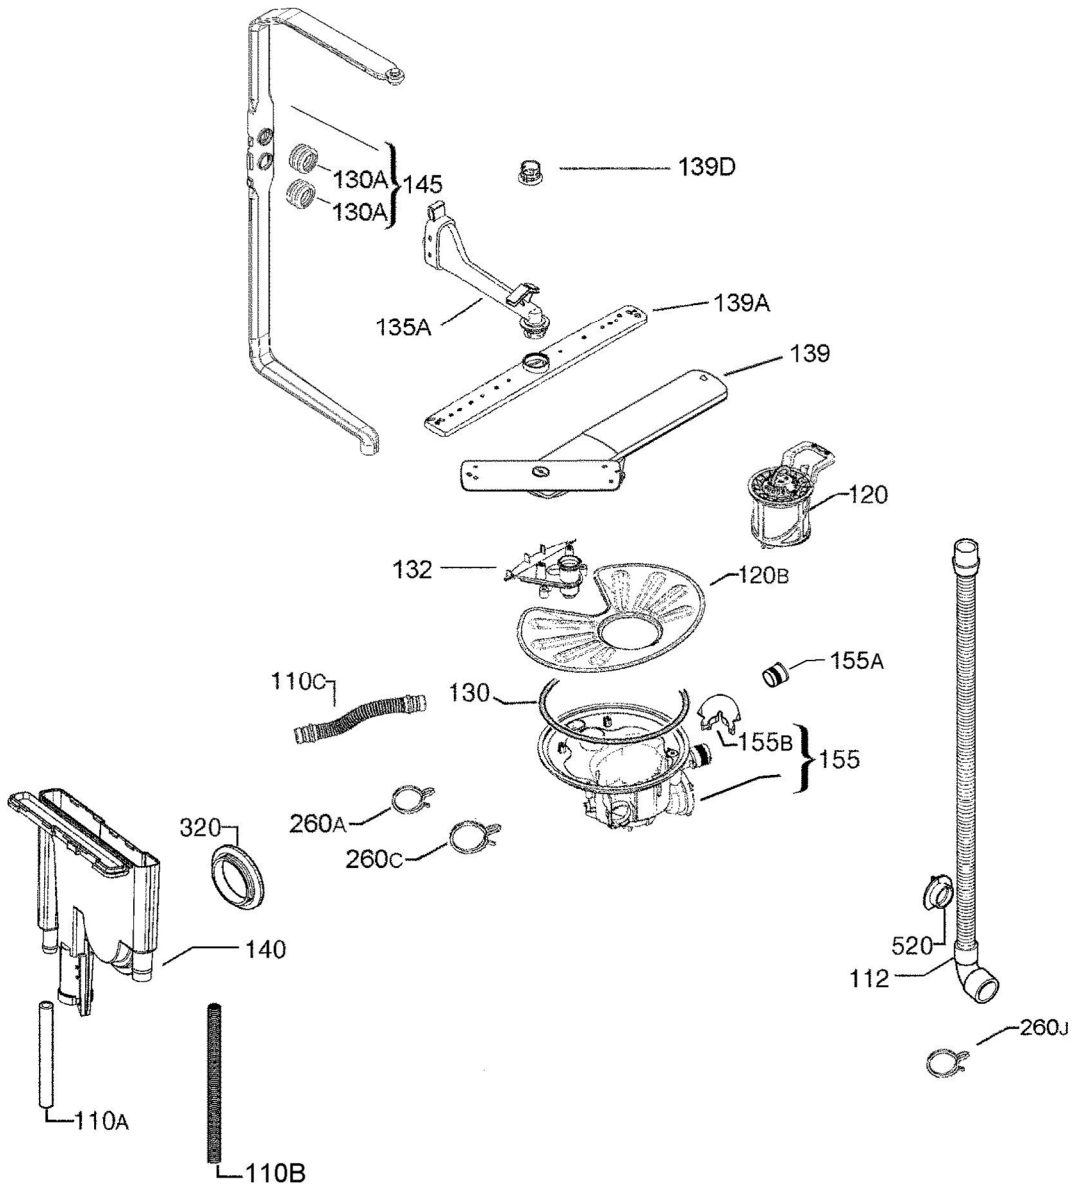

### **24-INCH BUILT-IN DISHWASHER**

Model No.  
**FDSH4501A**

P09113178986

---

<b>POS. NO</b>	<b>PART NO.</b>	<b>DESCRIPTION</b>
510#	117512440	Control Panel, assembly, black, complete

P09113239329

---

POS. NO	PART NO.	DESCRIPTION
305	117496010	Outer Door, stainless
311	A00010702	Liner, door
530	A07381701	Handle, door, stainless
530A	405530675	Plate, door handle, (2)
530B	405530684	Nut, door handle, (2)
563	405538278	Screw Kit, door, 3.5x13/19/40, (6/3/5 pcs), complete
*	405530674	Screw, kickplate, 3-5 x 9, (2)
*	405537692	Screw, door handle, M4 x 10mm PH

P09113239331

POS. NO	PART NO.	DESCRIPTION
5 #	807445904	Valve, fill
6 #	A10281701	Pump Assmbly, circulation, complete, w/heater
6A #	A00044305	Drain Pump, 60HZ
12 #	A00055408	Switch, pressure
48 #	A00040101	Sensor, turbidity
118	5304522704	Dispenser, detergent
344#	111315040	Door Lock, assembly
502#	A05660402	Blower Assembly, radial
506#	A00056504	Switch Assembly, float
550C	808089001	Cover, motor, drip protection
567	117302400	Support, motor, rubber
587#	117518700	Control Assembly, main, configured
587A	A06115601	Board, use interface, UI2491
* #	A13840003	Pump Harness
* #	A13841801	Harness, wiring, pcb, door
* #	807555203	Harness, wiring, pcb, heater