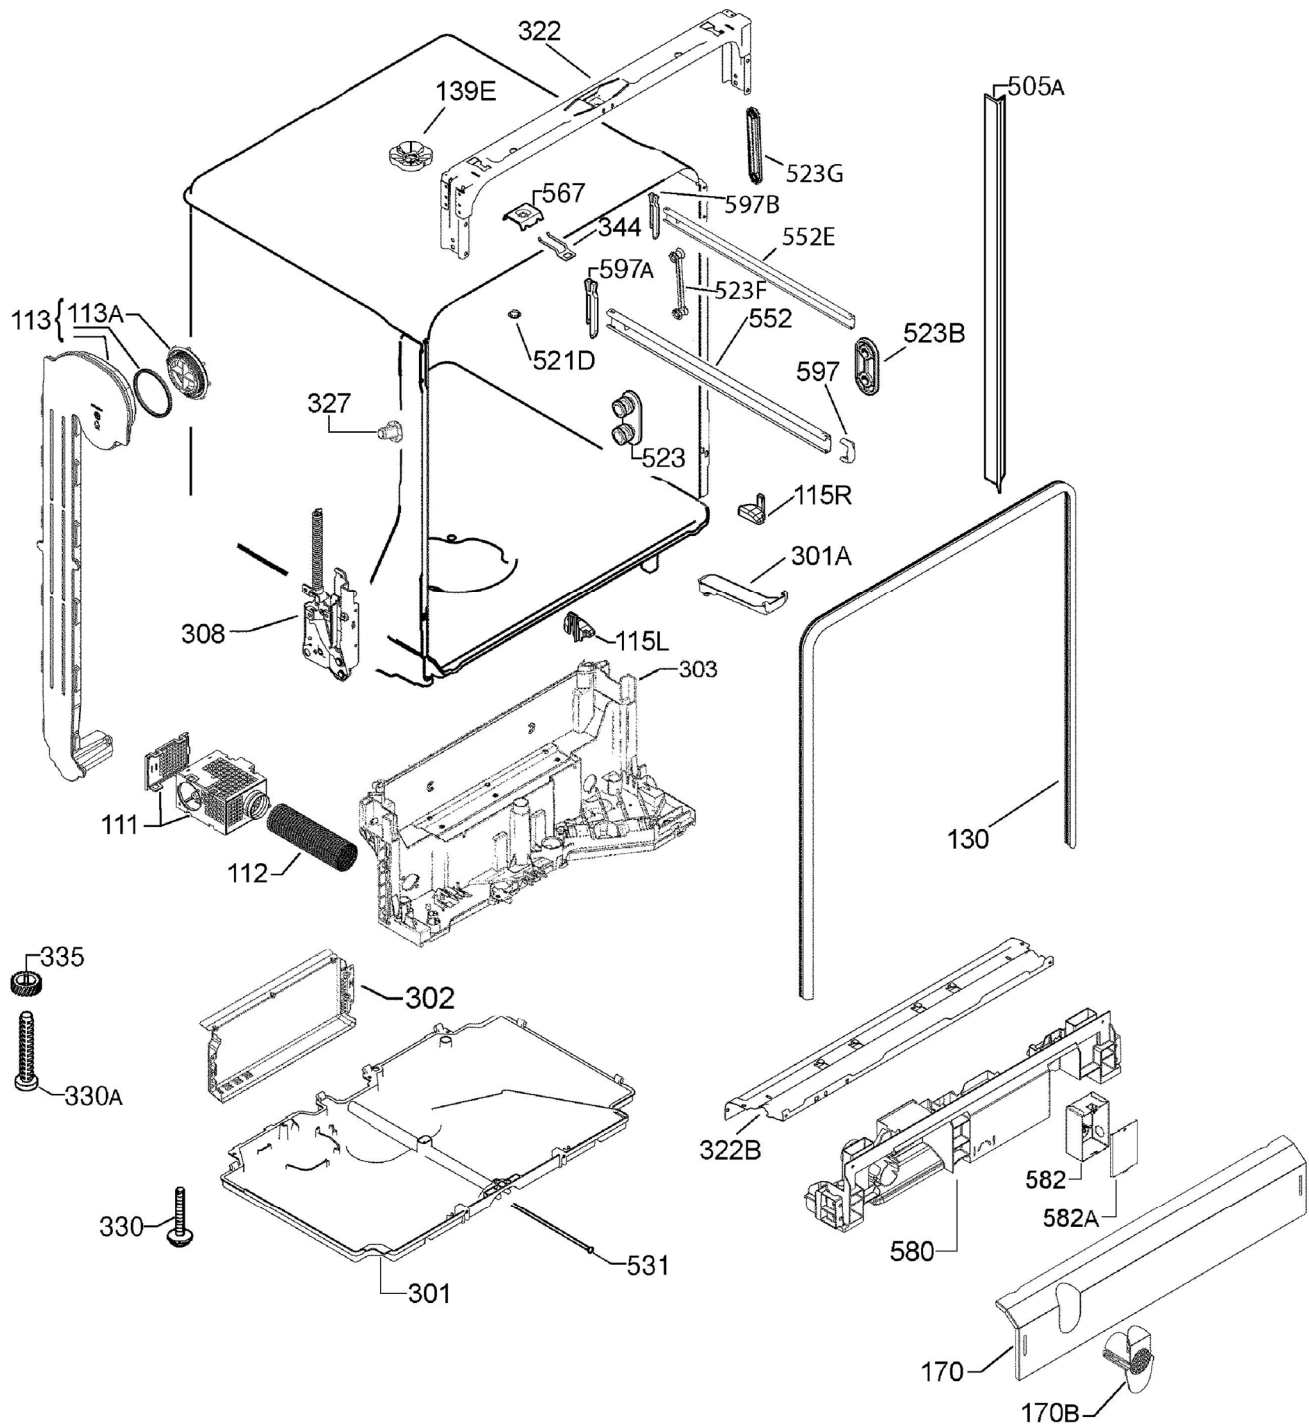

P09113215980A

POS. NO	PART NO.	DESCRIPTION
111	5304509259	Housing Assembly, ventilator, complete
112	A05660505	Hose, air hannel
113	405537600	Air duct, assembly, drying
113A	A06525801	Outlet, ventilation, dark grey, tub
115L	A11462601	Bridge, lower basket, LH
115R	A11462602	Bridge, lower basket, RH
130	117158011	Seal, door
139E	807240301	Nut, spray arm, upper
170	405537597	Insulation Kit, kickplate
170B	A05936001	Outlet, ventilation, kickplate
301	807104203	Tray, bottom
301A	A01458103	Overflow Hose Kit
302	A00075002	Cover, electronics
303	A01868606	Base, lower, rear
308	405539931	Hinge Assembly, kit, RH and LH
322	A00166801	Crossbar, front, zinc, top
322B	117156109	Cross Piece, front, bottom
327	117427700	Clip, rivet
330	152661702	Foot, adjustable, front
330A	117363200	Foot, adjustable, central
335	152714200	Cog, wheel
344	152234405	Latch
505A	808470401	Trim, side, L=648mm
521D	152657610	Plug, latch hole
523	405526079	Roller Assembly, kit, tub
523B	152122010	Holder, roller, stiffening
523F	405540568	Wheel
523G	A00204701	Holder, stiffening, top, roller
531	A00021003	Screw, foot adjusting, central
552	A00212701	Rail, upper rack
552E	807085001	Rail, top rack
567	152323603	Bracket, latch
580	A04472907	Cover, bottom, front, w/foot
582	A03987801	Box, junction
582A	A03337103	Cover, junction box
597	152047941	Stop, rack rail, dark grey, front
597A	646123406	Stop, rack rail, dark grey, rear
597B	807070701	Stop, rack, rear, top rack
*	405530687	Screw, holder, (8), & roller
*	405531515	Mounting Kit, built-in, w/screws, & brackets
*	405546374	Screw Kit, hinge, (4) screws