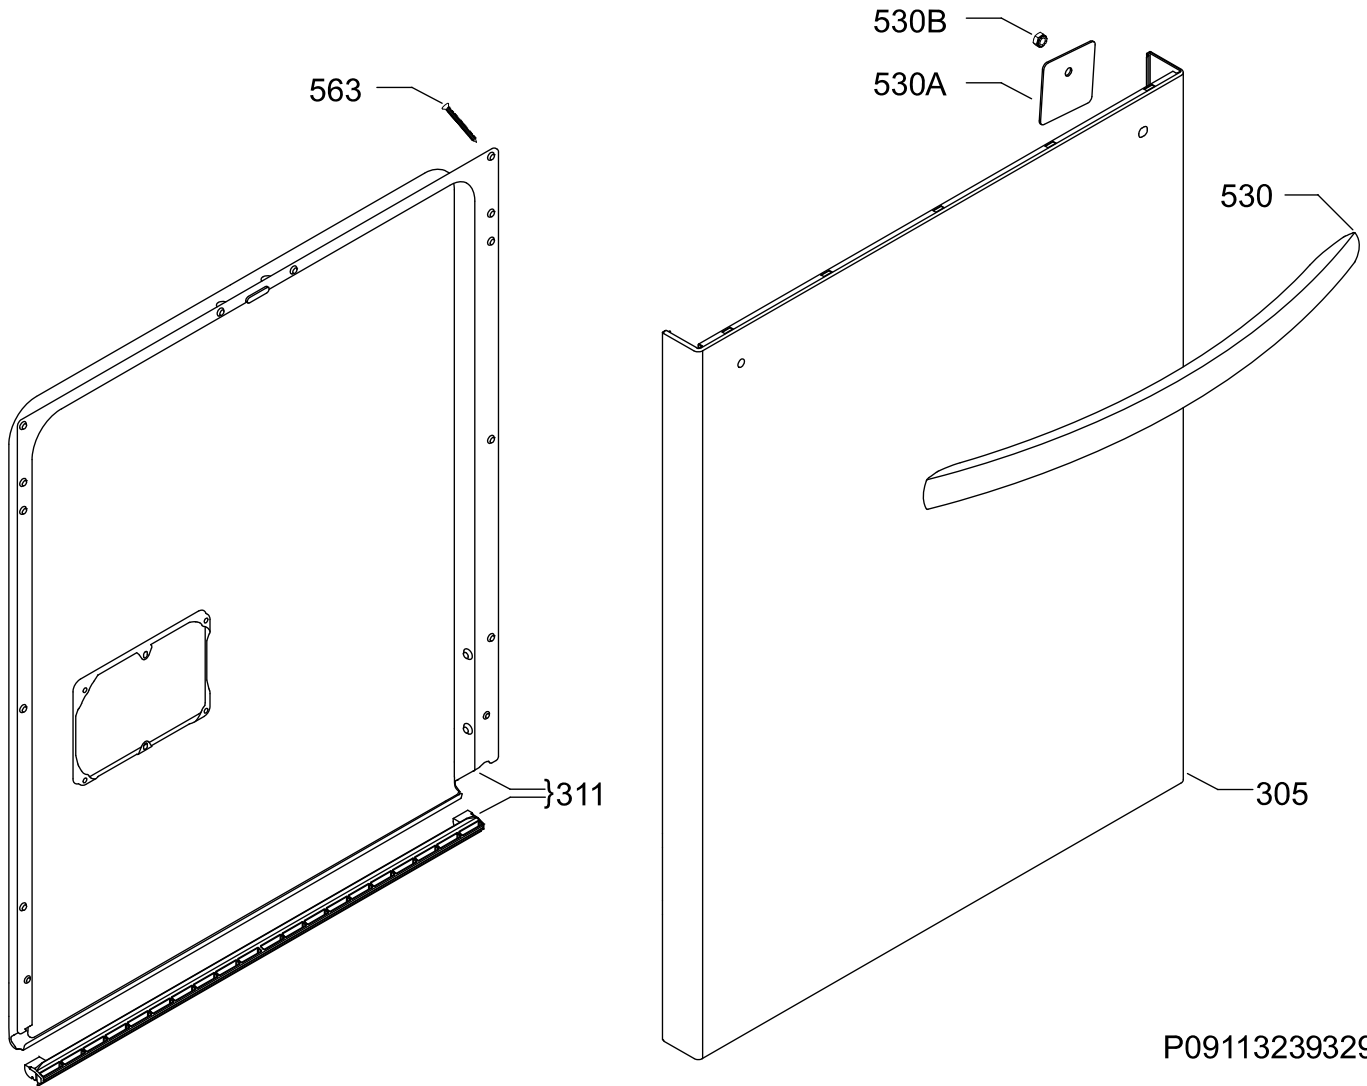

### **24-INCH BUILT-IN DISHWASHER**

Model No.  
**FDSH4501A**

P09113178986

---

<b>POS. NO</b>	<b>PART NO.</b>	<b>DESCRIPTION</b>
510#	117512440	Control Panel, assembly, black, complete

P09113239329

---

POS. NO	PART NO.	DESCRIPTION
305	117496010	Outer Door, stainless
311	A00010702	Liner, door
530	A07381701	Handle, door, stainless
530A	405530675	Plate, door handle, (2)
530B	405530684	Nut, door handle, (2)
563	405538278	Screw Kit, door, 3.5x13/19/40, (6/3/5 pcs), complete
*	405530674	Screw, kickplate, 3-5 x 9, (2)
*	405537692	Screw, door handle, M4 x 10mm PH