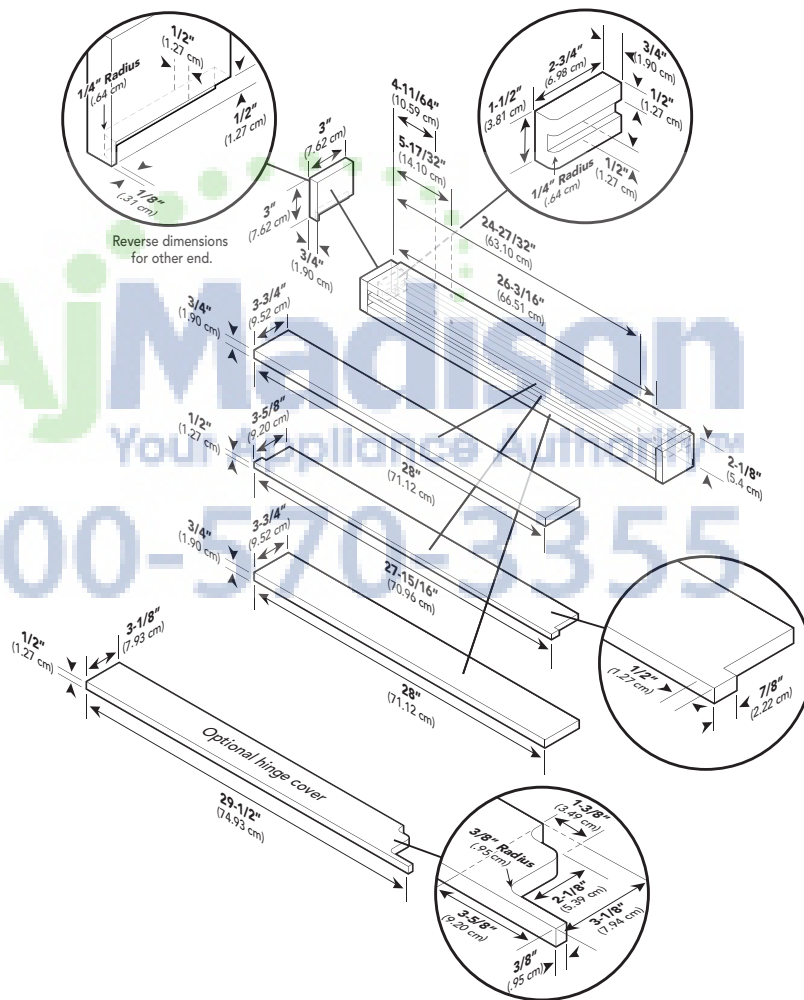

	FDRB5301	FDRB5361	FDFB5301	FDFB5361
Overall panel width	29-1/4" (74.3 cm)	35-1/4" (89.5 cm)	29-1/4" (74.3 cm)	35-1/4" (89.5 cm)
Overall panel height	<b>75-1/2" (191.8 cm)</b>			
Overall panel depth	<b>3/4" (1.9 cm)*</b>			
Maximum panel weight	50 lbs. (22.7 kg)	60 lbs. (27.2 kg)	50 lbs. (22.7 kg)	60 lbs. (27.2 kg)

**Dimensions & Specifications**

**CUSTOM SIDE PANEL DIMENSIONS**

**Note:** Adding a 3/4" (1.9 cm) side panel adds an additional 3/4" (1.9 cm) to the overall width of the product for each side panel. Requires side panel hardware kit (Kit model number – SPHKDS)

FDRB5301/FDRB5361/FDFB5301/FDRB5361	
Overall panel width	3/4" (1.9 cm)
Overall panel height	82-7/8" (210.5 cm) min. to 84-1/16" (213.5 cm) max.*
Overall panel depth	24" (61.0 cm)

\*Depending on how high leveling feet are raised and cabinet enclosure height.

**Dimensions & Specifications**

**CUSTOM GRILLE DIMENSIONS**

**FDRB5301**

**FDFB5301**

<b>FDRB/FDFB5301</b>	
Overall grille width	<b>29-1/2" (74.9 cm)</b>
Overall grille height	<b>3" (7.6 cm)</b>
Overall grille depth	<b>3-3/4" (9.5 cm)</b>