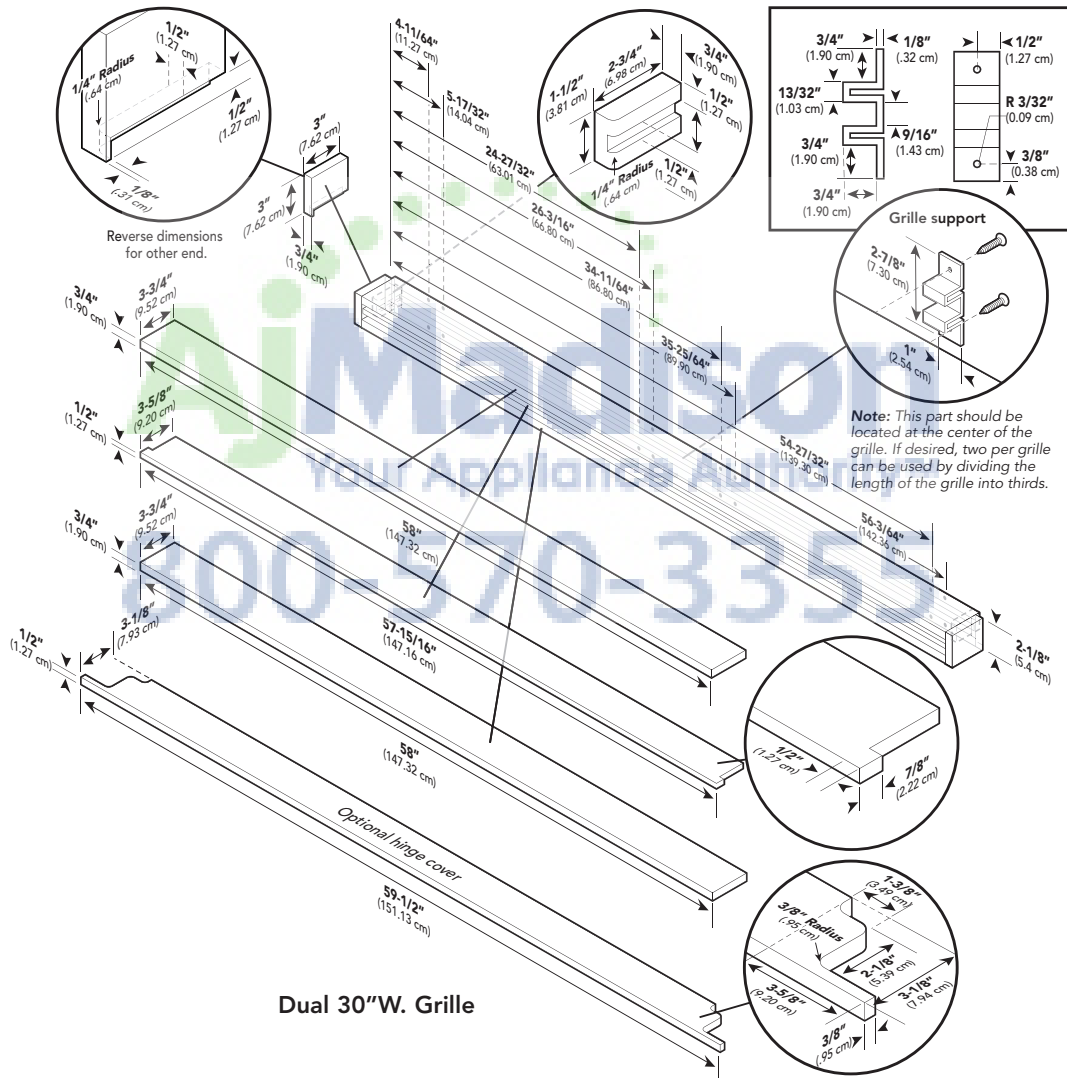

Dimensions & Specifications

CUSTOM GRILLE DIMENSIONS – DUAL 30"W. ALL REFRIGERATOR/ALL FREEZER INSTALLATION

FDRB5301

FDFB5301

Note: Dual units can only be made in a left and right hand configuration. To use a custom 60"W. grille, you must purchase the center trim kit FCKTSS.

FDRB5301/FDFB5301	
Overall grille width	59-1/2" (151.1 cm)
Overall grille height	3" (7.6 cm)
Overall grille depth	3-3/4" (9.5 cm)