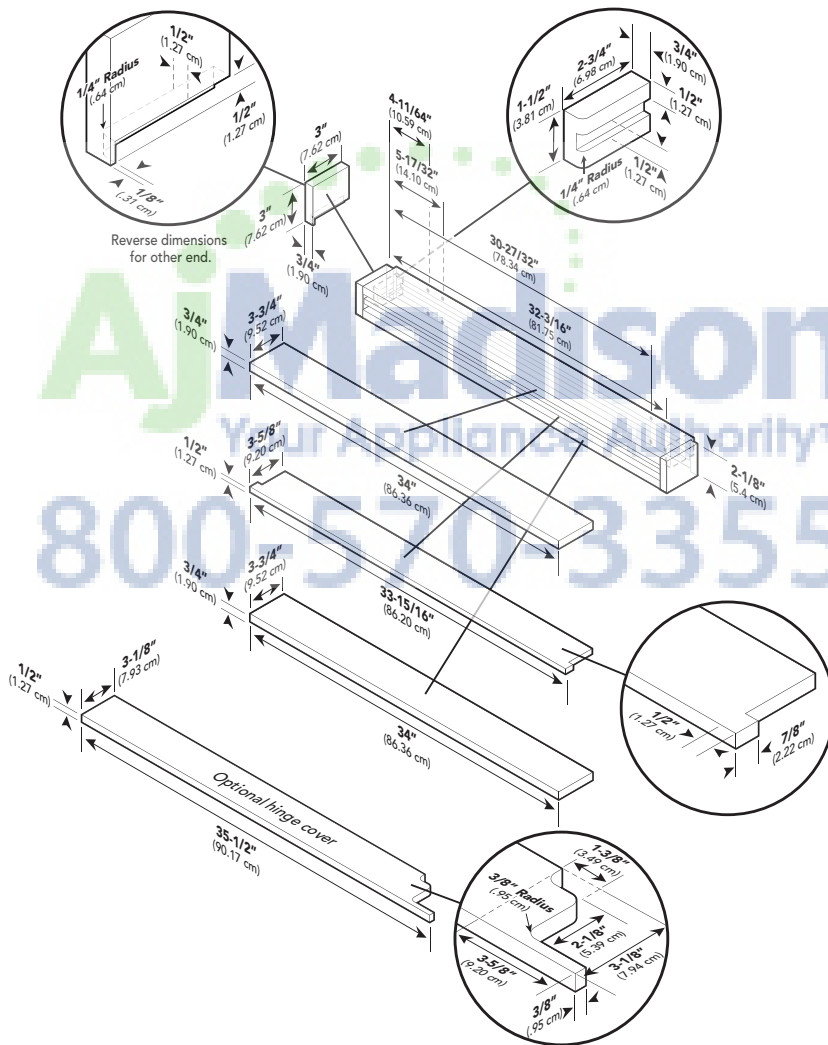

	FDRB5301	FDRB5361	FDFB5301	FDFB5361
Overall panel width	29-1/4" (74.3 cm)	35-1/4" (89.5 cm)	29-1/4" (74.3 cm)	35-1/4" (89.5 cm)
Overall panel height	<b>75-1/2" (191.8 cm)</b>			
Overall panel depth	<b>3/4" (1.9 cm)*</b>			
Maximum panel weight	50 lbs. (22.7 kg)	60 lbs. (27.2 kg)	50 lbs. (22.7 kg)	60 lbs. (27.2 kg)

**Dimensions & Specifications**

**CUSTOM SIDE PANEL DIMENSIONS**

**Note:** Adding a 3/4" (1.9 cm) side panel adds an additional 3/4" (1.9 cm) to the overall width of the product for each side panel. Requires side panel hardware kit (Kit model number – SPHKDS)

FDRB5301/FDFB5301	
Overall grille width	59-1/2" (151.1 cm)
Overall grille height	3" (7.6 cm)
Overall grille depth	3-3/4" (9.5 cm)

Dimensions & Specifications

CUSTOM GRILLE DIMENSIONS

FDRB5361

FDFB5361

FDRB/FDFB5361	
Overall grille width	35-1/2" (90.1 cm)
Overall grille height	3" (7.6 cm)
Overall grille depth	3-3/4" (9.5 cm)

## Dimensions & Specifications