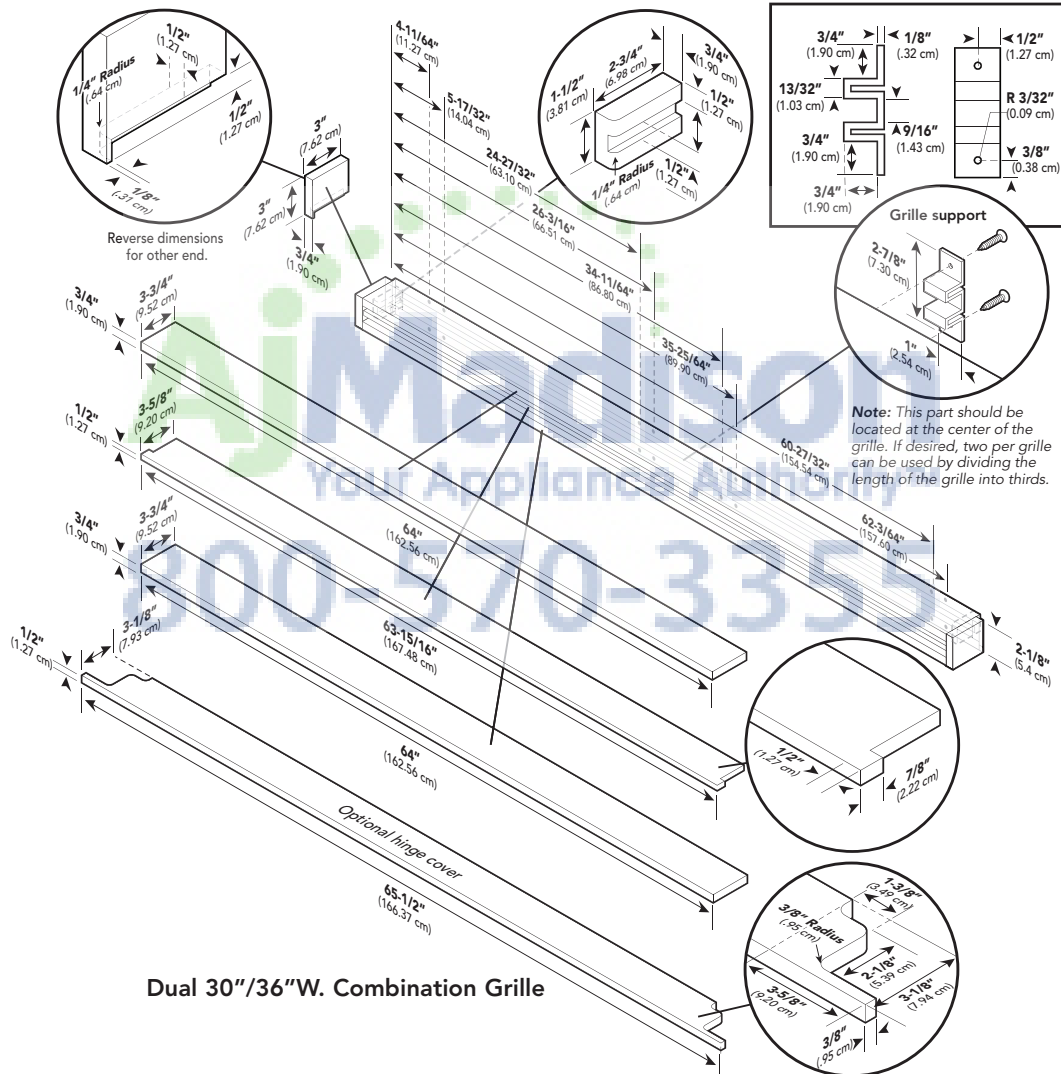

CUSTOM PANEL-REFRIGERATION

Quiet Cool™ Built-In 30"/36"W. All Refrigerator/All Freezer
—FDRB5301/5361, FDFB5301/5361—(1) 30" Unit & (1) 36" Unit

Dimensions & Specifications

CUSTOM GRILLE DIMENSIONS – DUAL ALL REFRIGERATOR/ALL FREEZER INSTALLATION

Note: Dual units can only be made in a left and right hand configuration. To use a custom 66"W. grille, you must purchase the center trim kit FCTKSS.

	FDRB5301	FDRB5361	FDFB5301	FDFB5361
Overall grille width			65-1/2" (166.4 cm)	
Overall grille height			3" (7.6 cm)	
Overall grille depth			3-3/4" (9.5 cm)