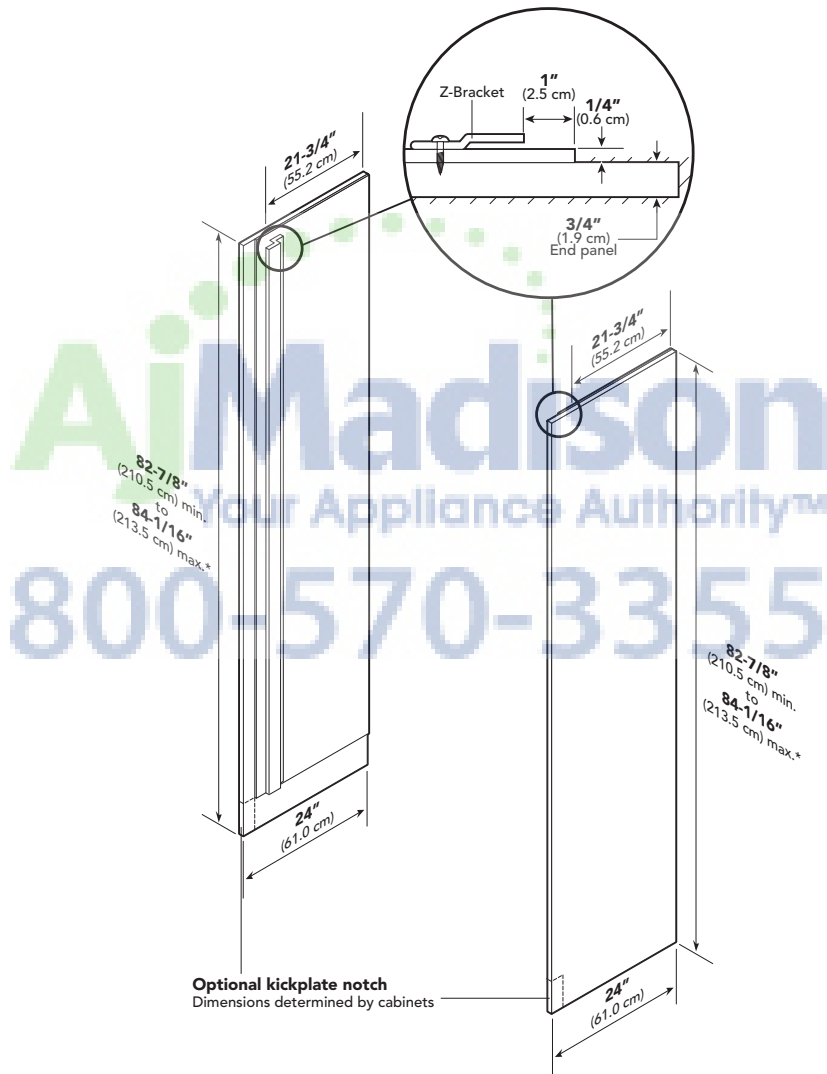

	FDRB5301	FDRB5361	FDFB5301	FDFB5361
Overall panel width	29-1/4" (74.3 cm)	35-1/4" (89.5 cm)	29-1/4" (74.3 cm)	35-1/4" (89.5 cm)
Overall panel height	<b>75-1/2" (191.8 cm)</b>			
Overall panel depth	<b>3/4" (1.9 cm)*</b>			
Maximum panel weight	50 lbs. (22.7 kg)	60 lbs. (27.2 kg)	50 lbs. (22.7 kg)	60 lbs. (27.2 kg)

\*Panel thickness must not exceed 1" (2.5 cm) on hinge side. Thicker panels will interfere with door swing and clearance.

**CUSTOM PANEL-REFRIGERATION**  
**Quiet Cool™ Built-In 30"/36"W. All Refrigerator/All Freezer**  
**—FDRB5301/5361, FDFB5301/5361**

**Dimensions & Specifications**

**CUSTOM SIDE PANEL DIMENSIONS**

**Note:** Adding a 3/4" (1.9 cm) side panel adds an additional 3/4" (1.9 cm) to the overall width of the product for each side panel. Requires side panel hardware kit (Kit model number – SPHKDS)

FDRB5301/FDRB5361/FDFB5301/FDRB5361	
Overall panel width	3/4" (1.9 cm)
Overall panel height	82-7/8" (210.5 cm) min. to 84-1/16" (213.5 cm) max.*
Overall panel depth	24" (61.0 cm)

\*Depending on how high leveling feet are raised and cabinet enclosure height.