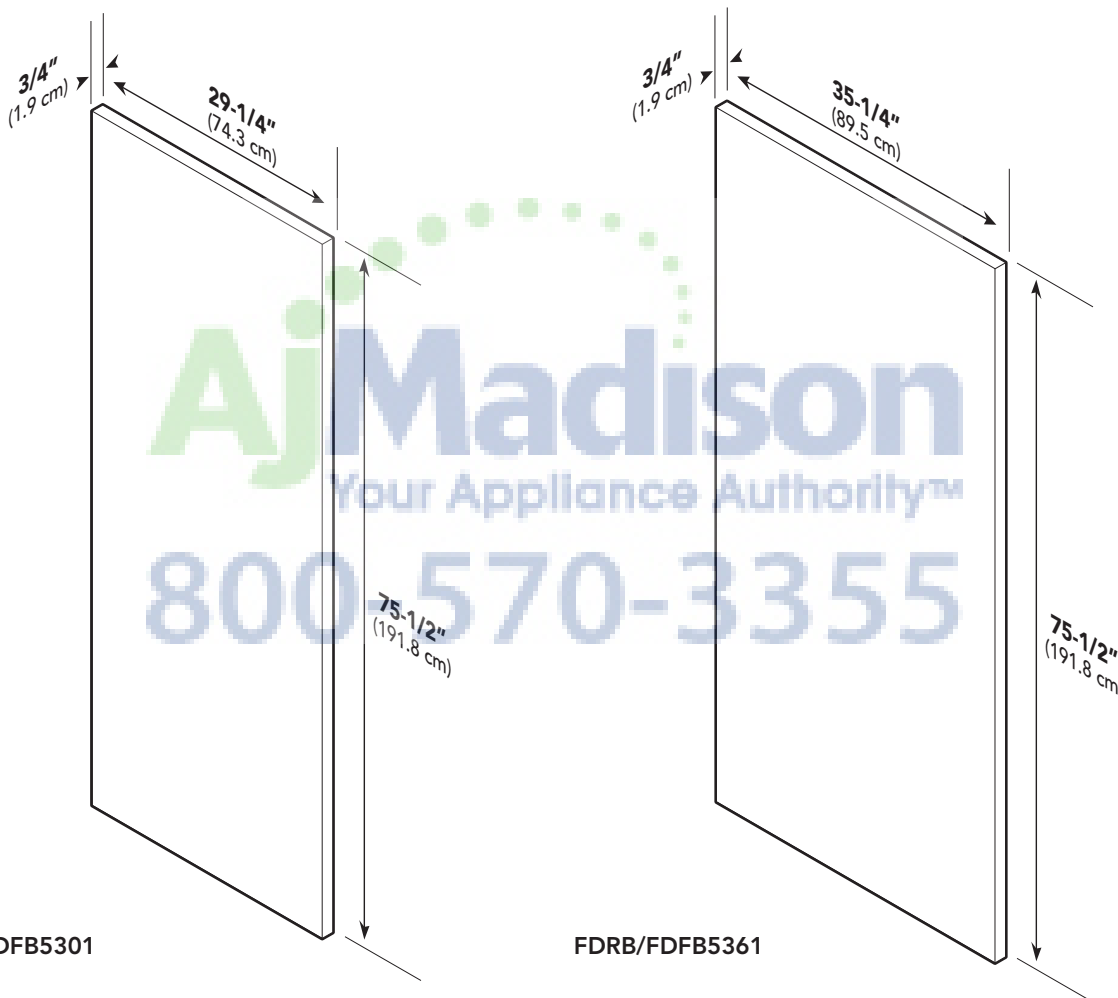

**CUSTOM PANEL-REFRIGERATION**  
**Quiet Cool™ Built-In 30"/36"W. All Refrigerator/All Freezer**  
**—FDRB5301/5361, FDFB5301/5361**

**Dimensions & Specifications**

CUSTOM PANEL DIMENSIONS

**Note:** Panel overlays must be dry, solid, straight one piece panels. The use of multiple panel pieces to achieve the dimensions is not recommended.

	FDRB5301	FDRB5361	FDFB5301	FDFB5361
Overall panel width	29-1/4" (74.3 cm)	35-1/4" (89.5 cm)	29-1/4" (74.3 cm)	35-1/4" (89.5 cm)
Overall panel height	<b>75-1/2" (191.8 cm)</b>			
Overall panel depth	<b>3/4" (1.9 cm)*</b>			
Maximum panel weight	50 lbs. (22.7 kg)	60 lbs. (27.2 kg)	50 lbs. (22.7 kg)	60 lbs. (27.2 kg)

**Dimensions & Specifications**

**CUSTOM SIDE PANEL DIMENSIONS**

**Note:** Adding a 3/4" (1.9 cm) side panel adds an additional 3/4" (1.9 cm) to the overall width of the product for each side panel. Requires side panel hardware kit (Kit model number – SPHKDS)

## Dimensions & Specifications