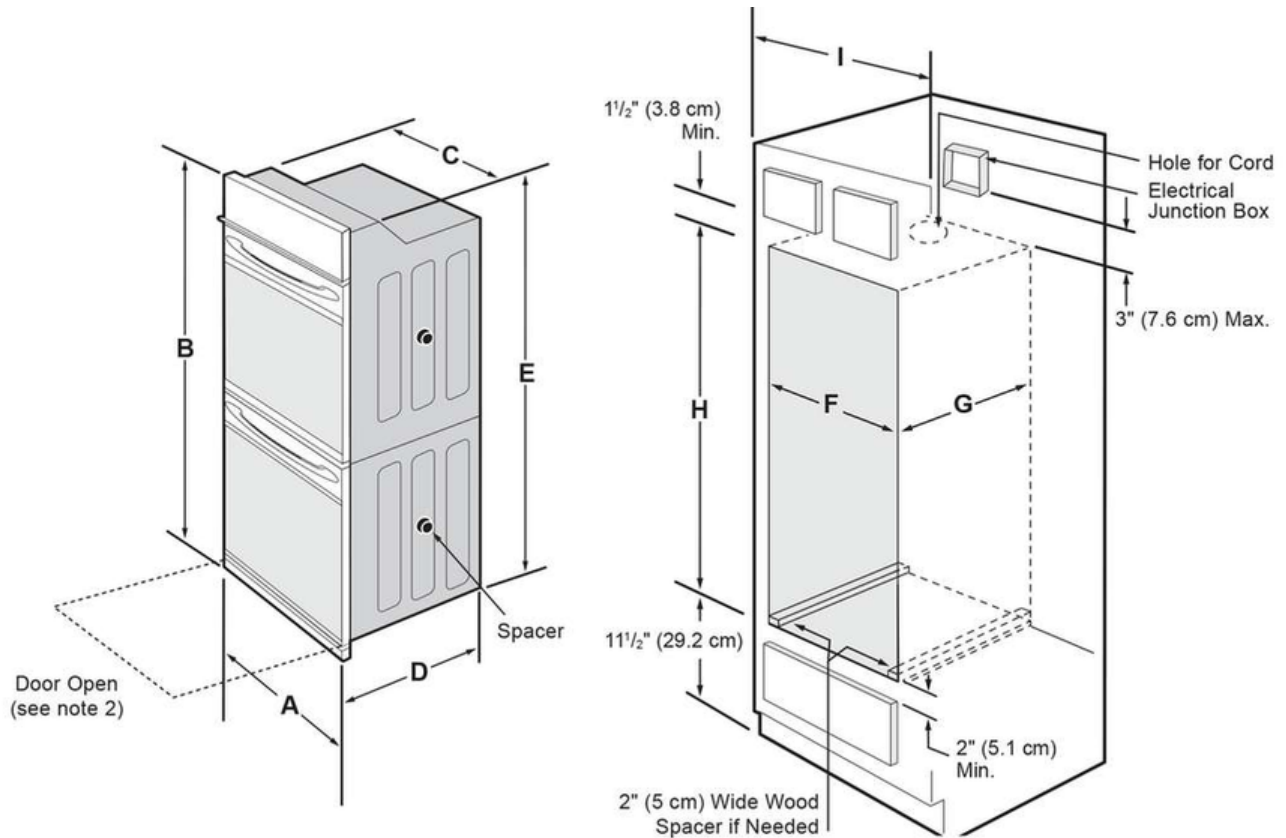

Frigidaire

27" Double Electric Wall Oven with Fan Convection

FCWD2727AS, FCWD2727AW, FCWD2727AB

Version : 01/22

NOTES:

1. Allow at least 21" (53.3 cm) clearance in front of oven for door depth when it is open.
2. Dimension G (cutout depth) is critical to the proper installation of the built-in oven. If the oven trim does not butt against the cabinet, or if noise is heard on convection models, verify dimension G to assure it is according to the required dimension.
3. For a cutout height greater than 49³/₈" (125.4) add 2" (5 cm) wide wood shims of appropriate height to each side of the opening under the appliance side rails. You can order a larger bottom trim through a service center.
4. If the junction box is below the oven, longer conduit cables are available through a service center.

PRODUCT DIMENSIONS					
A	B	C	D		E
27 (68.6)	50 ⁷ / ₈ (129.2)	24 ⁵ / ₈ (62.5)	24 ³ / ₄ (62.9)		48 ⁵ / ₈ (123.5)
CUTOUT DIMENSIONS AND CABINET WIDTH					
F		G	H. Standard Height (*Others, see note 3)		I
Min.	Max.	Min.	Min.	Max.	
24 ⁷ / ₈ (63.2)	25 ¹ / ₄ (64.1)	24 (61.0)	48 ⁷ / ₈ (124.1)	50 ¹ / ₄ (127.6)	27 ¹ / ₈ (68.9) Min