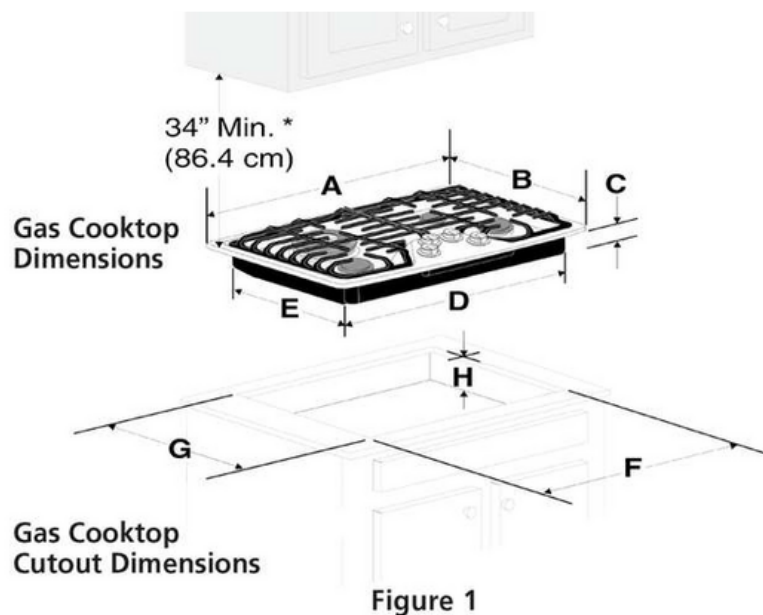

Dimensions and Volume

Height	2 7/16"
Width	36"
Depth	21"
Cutout Height	7 1/2"
Maximum Cutout Width	35 5/8"
Minimum Cutout Width	33 7/8"
Maximum Cutout Depth	20"
Minimum Cutout Depth	19"

Installation

Power Cord Included	Yes
Gas Supply Connection Location	Top Right
Installed Over a Wall Oven	Yes
LP Conversion Kit Included	Yes
Power Supply Connection Location	Top Right

Certifications and Approvals

ADA Compliant	Yes
---------------	-----

Installation Diagram

PRODUCT DIMENSIONS					
MODEL	A. WIDTH	B. DEPTH	C. HEIGHT	D. BOX WIDTH	E. BOX DEPTH
36" Gas Cooktop	36" (91.4 cm)	21" (53.3 cm)	2 7/16" (6.2 cm)	33 5/8" (85.4 cm)	18 7/8" (47.9 cm)

CUTOUT DIMENSIONS					H. HEIGHT BELOW COOKTOP
MODEL	F. WIDTH		G. DEPTH		
	MINIMUM	MAXIMUM	MINIMUM	MAXIMUM	
36" Gas Cooktop	33 7/8" (86.0 cm)	35 5/8" (90.3 cm)	19" (48.3 cm)	20" (50.8 cm)	7.5" (19.0 cm)