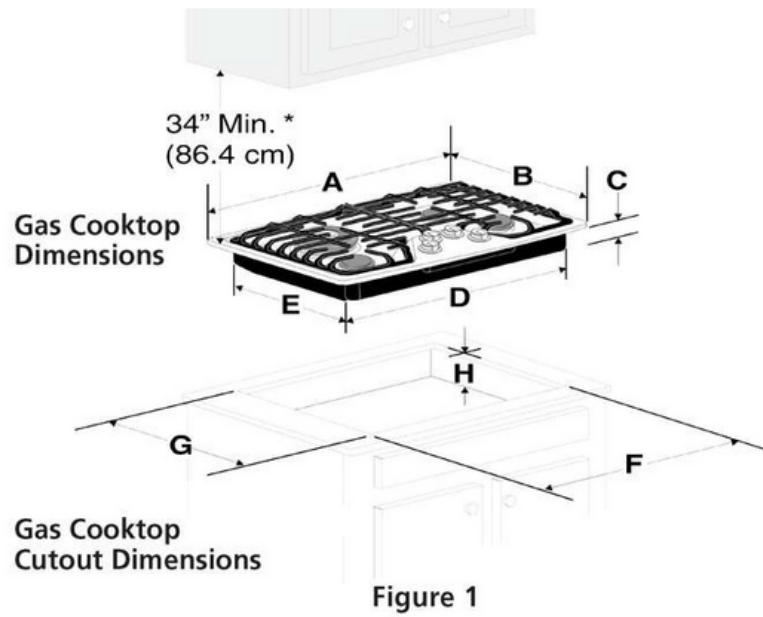

Dimensions and Volume

Height	2 7/16"
Width	30"
Depth	21"
Cutout Height	7 1/2"
Maximum Cutout Width	29 5/16"
Minimum Cutout Width	27 1/4"
Maximum Cutout Depth	20"
Minimum Cutout Depth	19"

Installation

Power Cord Included	Yes
Gas Supply Connection Location	Top Right
Installed Over a Wall Oven	Yes
LP Conversion Kit Included	Yes
Power Supply Connection Location	Top Right

Certifications and Approvals

ADA Compliant	Yes
---------------	-----

Installation Diagram

PRODUCT DIMENSIONS

MODEL	A. WIDTH	B. DEPTH	C. HEIGHT	D. BOX WIDTH	E. BOX DEPTH
30" Gas Cooktop	30" (76.2 cm)	21" (53.3 cm)	2 7/16" (6.2 cm)	27" (68.6 cm)	18 7/8" (47.9 cm)

CUTOUT DIMENSIONS

MODEL	F. WIDTH		G. DEPTH		H. HEIGHT BELOW COOKTOP
	MINIMUM	MAXIMUM	MINIMUM	MAXIMUM	
30" Gas Cooktop	27 1/4" (69.2 cm)	29 5/16" (74.3 cm)	19" (48.3 cm)	20" (50.8 cm)	7.5" (19.0 cm)