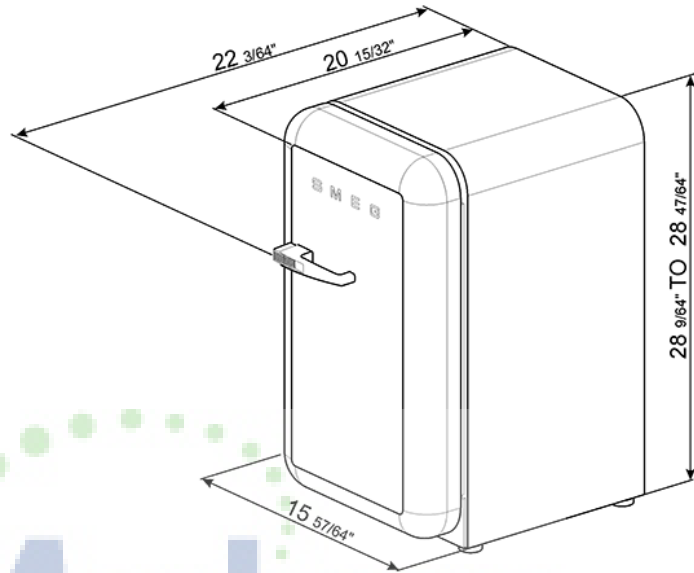

50's Retro Style Mini Refrigerator,  
Orange, Left hand hinge  
EAN13: 8017709192921

• Capacity 1.5 Cu. Ft. • Absorption cooling = ultra low noise level • Automatic defrost • LED Internal light • 2 adjustable shelves • Door storage: 1 balcony shelf, 1 bottle shelf • Ice cube tray • Voltage: 115 V • Current: 10Amps • Frequency: 60Hz • Dimensions: (H x W x D) 28 9/64" x 15 57/64" x 22 3/64" • Gross Weight: 65lbs. • Net Weight: 51.2 lbs.

## Versions

• FAB5URO - Orange, hinges on the right • FAB5URNE - Black, hinges on the right • FAB5ULNE - Black, hinges on the left • FAB5URP - Cream, hinges on the right • FAB5ULP - Cream, hinges on the left • FAB5URR - Red, hinges on the right • FAB5ULR - Red, hinges on the left