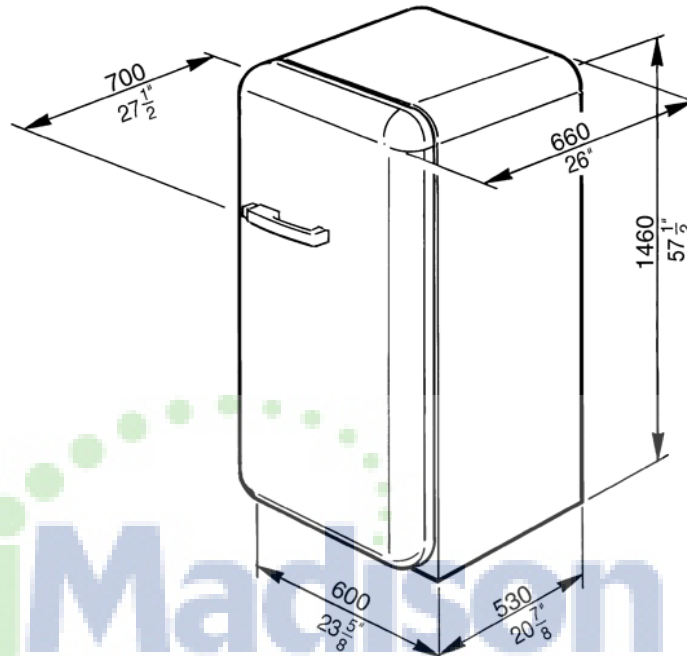

50'S Style Refrigerator with ice compartment,
Red, Right hand hinge
EAN13: 8017709096564

• **Capacity 9.22 Cu. Ft.** • REFRIGERATOR • Interior light • 3 adjustable glass shelves • 1 bottle storage shelf • 1 fixed glass shelf • 1 fruit and vegetable container • 1 dairy box • DOOR • 2 adjustable covered bins • 2 bottle storage bins • 4 adjustable bins • 2 egg bins • FREEZER COMPARTMENT: • 1 Ice cube tray • Energy consumption: 305 kWh/ year • Voltage: 120 V • Current: 10 A • Frequency: 60 Hz • Noise level: 42 dB(A) RE 1 pW • Dimensions (h x w x d) 57½ x 23⅝ x 27½ inches • Gross weight: 181.4 lbs • Net weight: 156.5 lbs • When positioning these appliances adjacent to kitchen unit a gap of 6 7/8" must be left on the hinged side of the product to allow the door to open. When positioning next to a wall it is recommended to leave a larger gap of 12 1/2".

Versions

• FAB28URL - Red, hinges on the left • FAB28UOR - Orange, hinges on the right • FAB28UOL - Orange, hinges on the left • FAB28UVER - Lime green, hinges on the right • FAB28UVEL - Lime green, hinges on the left • FAB28UNER - Black, hinges on the right • FAB28UNEL - Black, hinges on the left • FAB28UROR - Pink, hinges on the right • FAB28UROL - Pink, hinges on the left • FAB28UBLR - Blue, hinges on the right • FAB28UBLL - Blue, hinges on the left • FAB28UPR - Cream, hinges on the right • FAB28UPL - Cream, hinges on the left • FAB28UAZR - Pastel blue, hinges on the right • FAB28UAZL - Pastel blue, hinges on the left • FAB28UVR - Pastel green, hinges on the right • FAB28UVL - Pastel green, hinges on the left • FAB28UXR - Silver, hinges on the right • FAB28UXL - Silver, hinges on the left • FAB28UGR - Yellow, hinges on the right • FAB28UGL - Yellow, hinges on the left • FAB28UBR - White, hinges on the right • FAB28UBL - White, hinges on the left • FAB28UUJR - Union Jack, hinges on the right • FAB28UUJL - Union Jack, hinges on the left