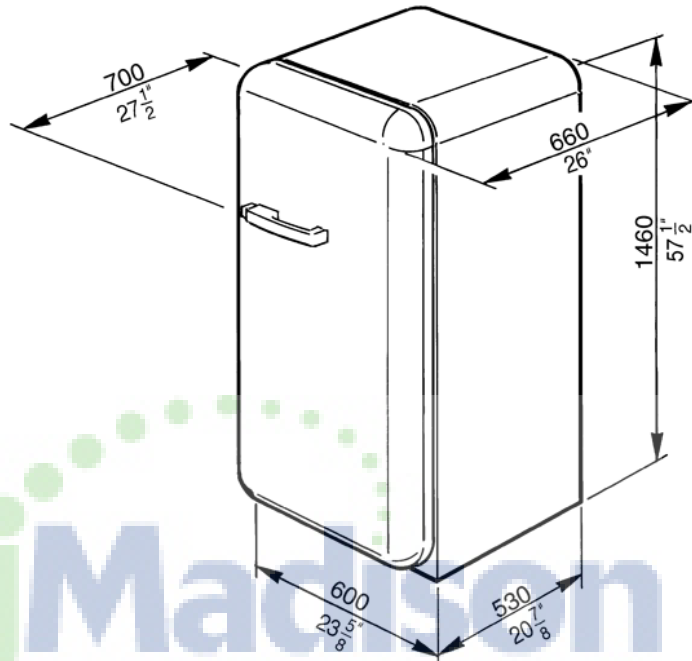

50'S Style Refrigerator with ice compartment,
Pink, Right hand hinge
EAN13: 8017709096588

• **Capacity 9.22 Cu. Ft.** • REFRIGERATOR • Interior light • 3 adjustable glass shelves • 1 bottle storage shelf • 1 fixed glass shelf • 1 fruit and vegetable container • 1 dairy box • DOOR • 2 adjustable covered bins • 2 bottle storage bins • 4 adjustable bins • 2 egg bins • FREEZER COMPARTMENT: • 1 ice cube tray • Energy consumption: 305 kWh/ year • Voltage: 120 V • Current: 10 A • Frequency: 60 Hz • Noise level: 42 dB(A) RE 1 pW • Dimensions (h x w x d) 57½ x 23⅝ x 27½ inches • Gross weight: 181.4 lbs • Net weight: 156.5 lbs • When positioning these appliances adjacent to kitchen unit a gap of 6 7/8" must be left on the hinged side of the product to allow the door to open. When positioning next to a wall it is recommended to leave a larger gap of 12 1/2".

Versions

• FAB28UROL - Pink, hinges on the left • FAB28UOR - Orange, hinges on the right • FAB28UOL - Orange, hinges on the left • FAB28UVER - Lime green, hinges on the right • FAB28UVEL - Lime green, hinges on the left • FAB28UNER - Black, hinges on the right • FAB28UNEL - Black, hinges on the left • FAB28URR - Red, hinges on the right • FAB28URL - Red, hinges on the left • FAB28UBLR - Blue, hinges on the right • FAB28UBLL - Blue, hinges on the left • FAB28UPR - Cream, hinges on the right • FAB28UPL - Cream, hinges on the left • FAB28UAZR - Pastel blue, hinges on the right • FAB28UAZL - Pastel blue, hinges on the left • FAB28UVR - Pastel green, hinges on the right • FAB28UVL - Pastel green, hinges on the left • FAB28UXR - Silver, hinges on the right • FAB28UXL - Silver, hinges on the left • FAB28UGR - Yellow, hinges on the right • FAB28UGL - Yellow, hinges on the left • FAB28UBR - White, hinges on the right • FAB28UBL - White, hinges on the left • FAB28UUJR - Union Jack, hinges on the right • FAB28UUJL - Union Jack, hinges on the left