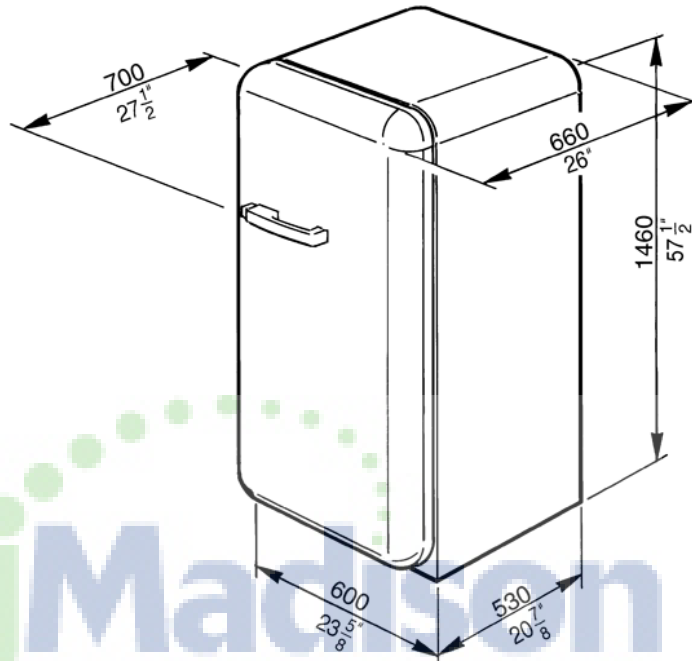

50'S Style Refrigerator with ice compartment,
Pink, Left hand hinge
EAN13: 8017709096595

• **Capacity 9.22 Cu. Ft.** • REFRIGERATOR • Interior light • 3 adjustable glass shelves • 1 bottle storage shelf • 1 fixed glass shelf • 1 fruit and vegetable container • 1 dairy box • DOOR • 2 adjustable covered bins • 2 bottle storage bins • 4 adjustable bins • 2 egg bins • FREEZER COMPARTMENT: • 1 Ice cube tray • Energy consumption: 305 kWh/ year • Voltage: 120 V • Current: 10 A • Frequency: 60 Hz • Noise level: 42 dB(A) RE 1 pW • Dimensions (h x w x d) 57½ x 23⅝ x 27½ inches • Gross weight: 181.4 lbs • Net weight: 156.5 lbs • When positioning these appliances adjacent to kitchen unit a gap of 6 7/8" must be left on the hinged side of the product to allow the door to open. When positioning next to a wall it is recommended to leave a larger gap of 12 1/2".

Versions

• FAB28UROR - Pink, hinges on the right • FAB28UOR - Orange, hinges on the right • FAB28UOL - Orange, hinges on the left • FAB28UVER - Lime green, hinges on the right • FAB28UVEL - Lime green, hinges on the left • FAB28UNER - Black, hinges on the right • FAB28UNEL - Black, hinges on the left • FAB28URR - Red, hinges on the right • FAB28URL - Red, hinges on the left • FAB28UBLR - Blue, hinges on the right • FAB28UBLL - Blue, hinges on the left • FAB28UPR - Cream, hinges on the right • FAB28UPL - Cream, hinges on the left • FAB28UAZR - Pastel blue, hinges on the right • FAB28UAZL - Pastel blue, hinges on the left • FAB28UVR - Pastel green, hinges on the right • FAB28UVL - Pastel green, hinges on the left • FAB28UXR - Silver, hinges on the right • FAB28UXL - Silver, hinges on the left • FAB28UGR - Yellow, hinges on the right • FAB28UGL - Yellow, hinges on the left • FAB28UBR - White, hinges on the right • FAB28UBL - White, hinges on the left • FAB28UUJR - Union Jack, hinges on the right • FAB28UUJL - Union Jack, hinges on the left