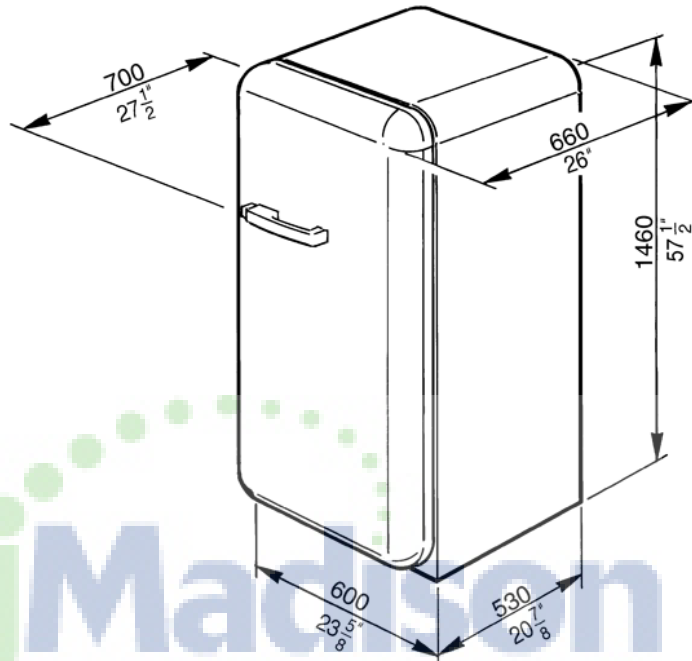

50'S Style Refrigerator with ice compartment,
Orange, Right hand hinge
EAN13: 8017709096526

• **Capacity 9.22 Cu. Ft.** • REFRIGERATOR • Interior light • 3 adjustable glass shelves • 1 bottle storage shelf • 1 fixed glass shelf • 1 fruit and vegetable container • 1 dairy box • DOOR • 2 adjustable covered bins • 2 bottle storage bins • 4 adjustable bins • 2 egg bins • FREEZER COMPARTMENT: • 1 Ice cube tray • Energy consumption: 305 kWh/ year • Voltage: 120 V • Current: 10 A • Frequency: 60 Hz • Noise level: 42 dB(A) RE 1 pW • Dimensions (h x w x d) 57½ x 23⅝ x 27½ inches • Gross weight: 181.4 lbs • Net weight: 156.5 lbs • When positioning these appliances adjacent to kitchen unit a gap of 6 7/8" must be left on the hinged side of the product to allow the door to open. When positioning next to a wall it is recommended to leave a larger gap of 12 1/2".

Versions

• FAB28UOL - Orange, hinges on the left • FAB28UVER - Lime green, hinges on the right • FAB28UVEL - Lime green, hinges on the left • FAB28UNER - Black, hinges on the right • FAB28UNEL - Black, hinges on the left • FAB28UROR - Pink, hinges on the right • FAB28UROL - Pink, hinges on the left • FAB28URR - Red, hinges on the right • FAB28URL - Red, hinges on the left • FAB28UBLR - Blue, hinges on the right • FAB28UBLL - Blue, hinges on the left • FAB28UPR - Cream, hinges on the right • FAB28UPL - Cream, hinges on the left • FAB28UAZR - Pastel blue, hinges on the right • FAB28UAZL - Pastel blue, hinges on the left • FAB28UVR - Pastel green, hinges on the right • FAB28UVL - Pastel green, hinges on the left • FAB28UXR - Silver, hinges on the right • FAB28UXL - Silver, hinges on the left • FAB28UGR - Yellow, hinges on the right • FAB28UGL - Yellow, hinges on the left • FAB28UBR - White, hinges on the right • FAB28UBL - White, hinges on the left • FAB28UUJR - Union Jack, hinges on the right • FAB28UUJL - Union Jack, hinges on the left