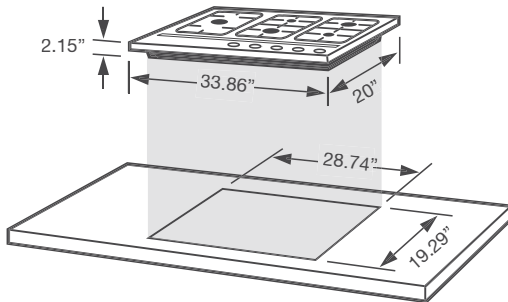

Gas

34" Gas Cooktop
FA-950SLTX
 Stainless steel
 Item Number: 922010150

- 34" width.
- 5 gas burners.
- Flame failure safety device.
- Universal ignition.
- Unique burner configuration allows the triple crown burner to easily accommodate larger pieces of cookware.
- Triple crown burner (16,000 BTU/h).
- Continuous cast iron grates.
- Metallic knobs.
- LPG conversion kit included.

30" Gas cooktop
FA-850SLTX
 Stainless steel
 Item Number: 922010149

- 30" width.
- 5 gas burners.
- Flame failure safety device.
- Universal ignition.
- Unique burner configuration allows the triple crown burner to easily accommodate larger pieces of cookware.
- Triple crown burner (16,000 BTU/h).
- Continuous cast iron grates.
- Metallic knobs.
- LPG conversion kit included.

 Your Appliances Authority™
 800-570-3355

24" Gas Cooktop
FA-640STX
 Stainless steel
 Item Number: 922010148

- 24" width.
- 4 gas burners.
- Flame failure safety device.
- Universal ignition.
- Triple crown burner (16,000 BTU/h).
- Continuous cast iron grates.
- Metallic knobs.
- LPG conversion kit included.

12" Gas Cooktop
FA-320SX
 Stainless steel
 Item Number: 922010146

- 12" width.
- 2 gas burners.
- Flame failure safety device.
- Universal ignition.
- Cast iron grate.
- Metallic knobs.
- LPG conversion kit included.