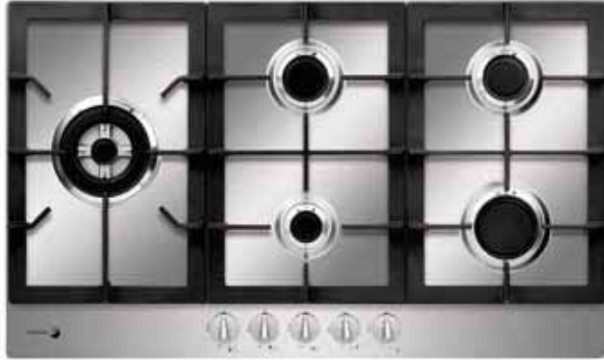

Gas

34" Gas Cooktop
FA-950SLTX
 Stainless steel
 Item Number: 922010150

- 34" width.
- 5 gas burners.
- Flame failure safety device.
- Universal ignition.
- Unique burner configuration allows the triple crown burner to easily accommodate larger pieces of cookware.
- Triple crown burner (16,000 BTU/h).
- Continuous cast iron grates.
- Metallic knobs.
- LPG conversion kit included.

30" Gas cooktop
FA-850SLTX
 Stainless steel
 Item Number: 922010149

- 30" width.
- 5 gas burners.
- Flame failure safety device.
- Universal ignition.
- Unique burner configuration allows the triple crown burner to easily accommodate larger pieces of cookware.
- Triple crown burner (16,000 BTU/h).
- Continuous cast iron grates.
- Metallic knobs.
- LPG conversion kit included.

 Your Appliances Authority™
 800-570-3355

24" Gas Cooktop
FA-640STX
 Stainless steel
 Item Number: 922010148

- 24" width.
- 4 gas burners.
- Flame failure safety device.
- Universal ignition.
- Triple crown burner (16,000 BTU/h).
- Continuous cast iron grates.
- Metallic knobs.
- LPG conversion kit included.

12" Gas Cooktop
FA-320SX
 Stainless steel
 Item Number: 922010146

- 12" width.
- 2 gas burners.
- Flame failure safety device.
- Universal ignition.
- Cast iron grate.
- Metallic knobs.
- LPG conversion kit included.