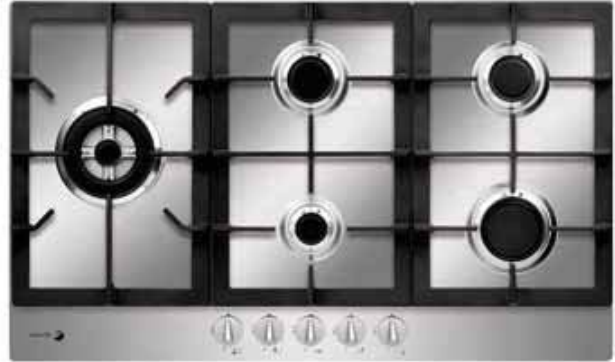

Gas

34" Gas Cooktop
FA-950SLTX
 Stainless steel
 Item Number: 922010150

- 34" width.
- 5 gas burners.
- Flame failure safety device.
- Universal ignition.
- Unique burner configuration allows the triple crown burner to easily accommodate larger pieces of cookware.
- Triple crown burner (16,000 BTU/h).
- Continuous cast iron grates.
- Metallic knobs.
- LPG conversion kit included.

30" Gas cooktop
FA-850SLTX
 Stainless steel
 Item Number: 922010149

- 30" width.
- 5 gas burners.
- Flame failure safety device.
- Universal ignition.
- Unique burner configuration allows the triple crown burner to easily accommodate larger pieces of cookware.
- Triple crown burner (16,000 BTU/h).
- Continuous cast iron grates.
- Metallic knobs.
- LPG conversion kit included.

 Your Appliances Authority™
 800-570-3355

24" Gas Cooktop
FA-640STX
 Stainless steel
 Item Number: 922010148

- 24" width.
- 4 gas burners.
- Flame failure safety device.
- Universal ignition.
- Triple crown burner (16,000 BTU/h).
- Continuous cast iron grates.
- Metallic knobs.
- LPG conversion kit included.

12" Gas Cooktop
FA-320SX
 Stainless steel
 Item Number: 922010146

- 12" width.
- 2 gas burners.
- Flame failure safety device.
- Universal ignition.
- Cast iron grate.
- Metallic knobs.
- LPG conversion kit included.