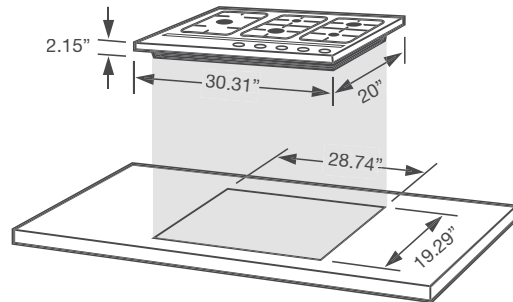

Gas

34" Gas Cooktop
FA-950SLTX
 Stainless steel
 Item Number: 922010150

- 34" width.
- 5 gas burners.
- Flame failure safety device.
- Universal ignition.
- Unique burner configuration allows the triple crown burner to easily accommodate larger pieces of cookware.
- Triple crown burner (16,000 BTU/h).
- Continuous cast iron grates.
- Metallic knobs.
- LPG conversion kit included.

30" Gas cooktop
FA-850SLTX
 Stainless steel
 Item Number: 922010149

- 30" width.
- 5 gas burners.
- Flame failure safety device.
- Universal ignition.
- Unique burner configuration allows the triple crown burner to easily accommodate larger pieces of cookware.
- Triple crown burner (16,000 BTU/h).
- Continuous cast iron grates.
- Metallic knobs.
- LPG conversion kit included.

 Your Appliances Authority™
 800-570-3355

24" Gas Cooktop
FA-640STX
 Stainless steel
 Item Number: 922010148

- 24" width.
- 4 gas burners.
- Flame failure safety device.
- Universal ignition.
- Triple crown burner (16,000 BTU/h).
- Continuous cast iron grates.
- Metallic knobs.
- LPG conversion kit included.

12" Gas Cooktop
FA-320SX
 Stainless steel
 Item Number: 922010146

- 12" width.
- 2 gas burners.
- Flame failure safety device.
- Universal ignition.
- Cast iron grate.
- Metallic knobs.
- LPG conversion kit included.