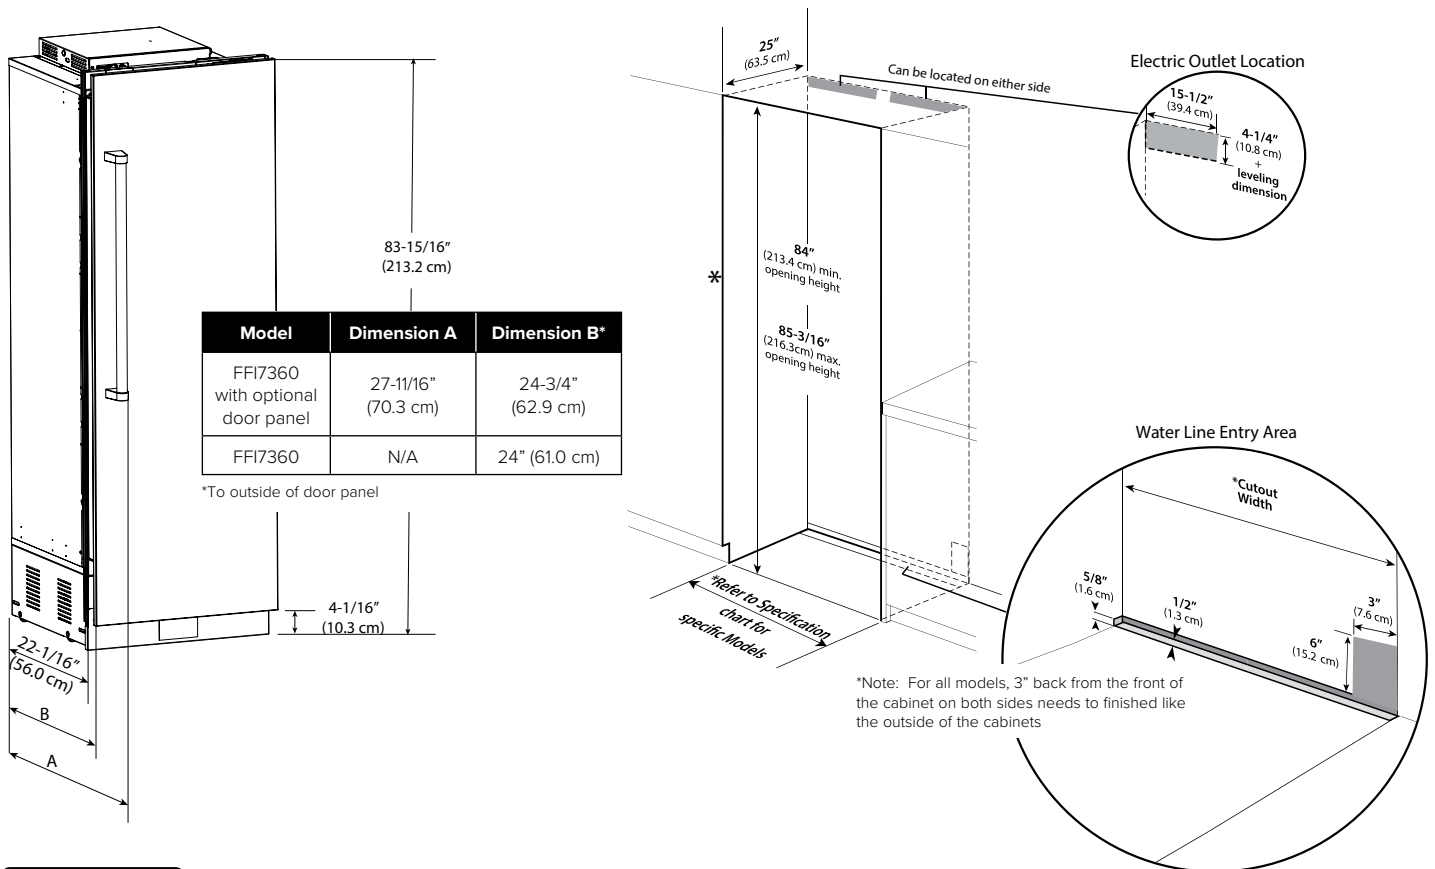

7 SERIES INTEGRATED 36"W. ALL FREEZER

Viking 7 Series – FFI

36" INTEGRATED ALL FREEZER		
DESCRIPTION	FFI7360 (WITH OPTIONAL DOOR PANEL)	FFI7360 (WITH CUSTOM PANEL)
Overall Width	36" (91.4 cm)	
Overall Height (from bottom)	83-15/16" (213.2 cm) min to 84-3/4" (215.7 cm) max	
Overall Depth (from rear)	To front edge kickplate: 22-1/16" (56.0 cm) To front of door panel: 24" (61.0 cm)	
	To front of handle endcap: 27-11/16" (70.3 cm)	To front of handle endcap: 27-5/16" (69.4 cm)
Cutout Width	36" (91.4 cm)	
Cutout Height	84" (213.4 cm) min to 85-3/16" (216.3 cm) max	
Cutout Depth	25" (63.5 cm) min.	
Electrical Requirements	115 volt, 60 Hz, 15 amp dedicated circuit; 3-wire cord with grounded 3-prong plug attached to product	
Maximum Amp Usage	9.9 amps	
Inlet Water Requirements	1/4" copper tubing inlet waterline; minimum 20 psi; maximum 120 psi	
Overall Interior Capacity Freezer	20.1 cu. ft.	
Approximate Shipping Weight	517 lbs. (234.5 kg)	

Please do not prepare installation from brochure data only. See installation instructions for important clearance/installation information.

VIKING RANGE, LLC 111 FRONT STREET GREENWOOD, MISSISSIPPI 38930 USA

For detailed product information, model numbers, or to request a quote call 1-888-845-4641 or visit vikingrange.com
© 2023 Viking Range, LLC All rights reserved. Specifications subject to change without notice.