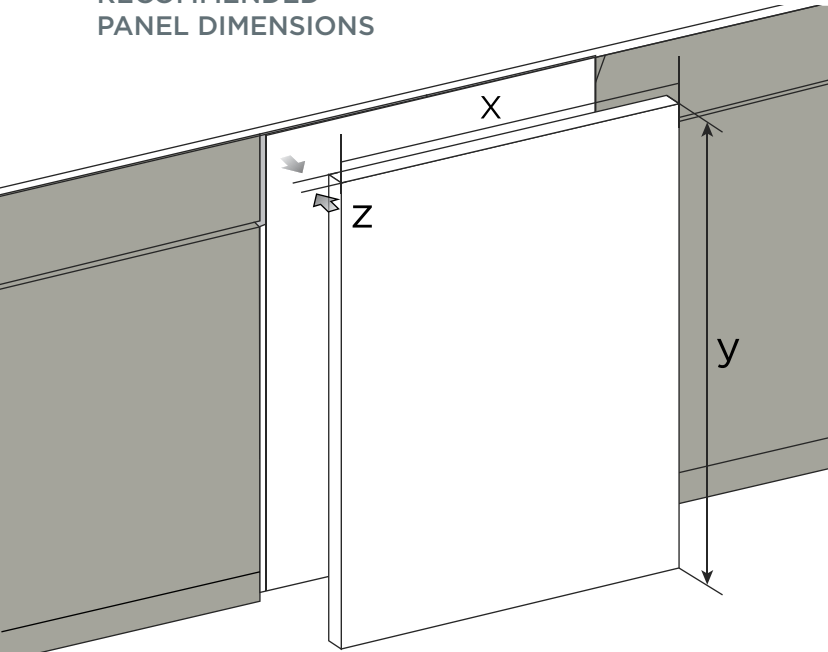

HEAT DRYING SYSTEM

A high powered heating element delivers maximum performance and unrivaled drying times.

16 PLACE SETTINGS

Maximize each wash with 16 total place settings for all your dishes and cutlery.

INSTALLATION GUIDE

RECOMMENDED PANEL DIMENSIONS

IN.	MIN.	MAX
X	23.19	23.32
Y	28.35	28.39
Z	0.63	0.63

NOTE:
*Dishwasher depth including custom panel