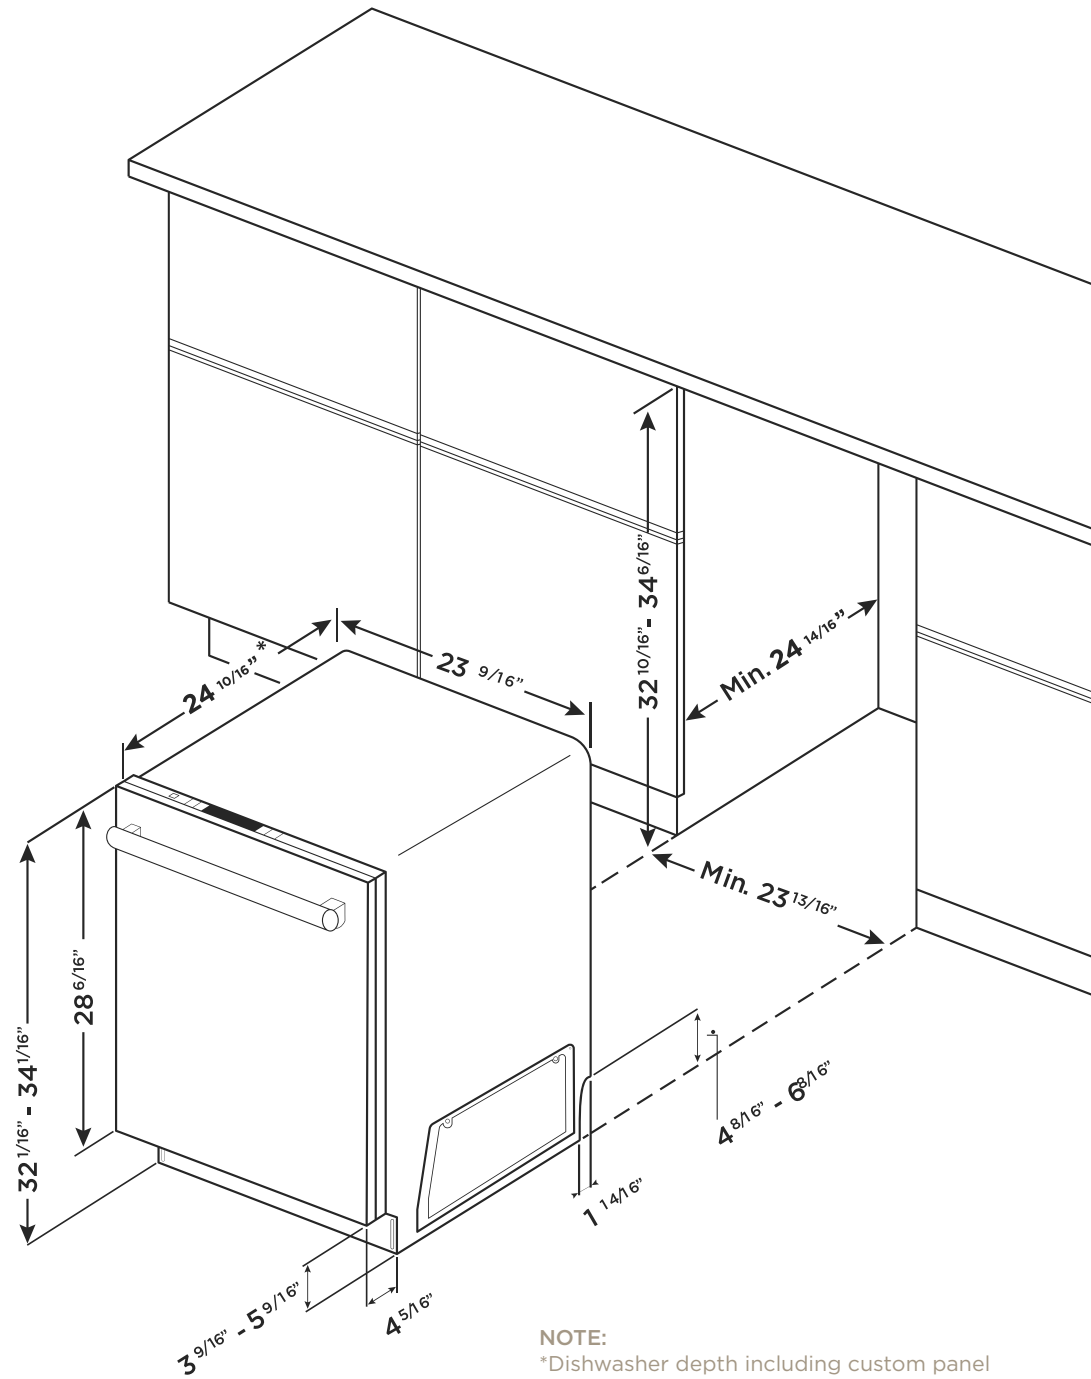

Width	23 ¹⁴ / ₁₆ in.	59.85cm
Height	33 ¹⁰ / ₁₆ in.	82.5cm
Depth (Excluding Custom Panel)	24 in.	58cm
Product Weight	81.7 lbs.	37.1kg
Shipping Weight	93.2 lbs.	42.3kg

ADDITIONAL SPECS

No. of Cycles	6
Rated Voltage	120V-60Hz
Wash Motor	100W
Heater	700W
Water Feed Pressure	2.9-145 PSI
Water Usage Per Cycle	3.48 Gal 12.1 L
Warranty Terms	1 Year
Certification	Energy Star
dB	45 dB

INSTALLATION GUIDE

RECOMMENDED PANEL DIMENSIONS

IN.	MIN.	MAX
X	23.19	23.32
Y	28.35	28.39
Z	0.63	0.63

NOTE:
*Dishwasher depth including custom panel