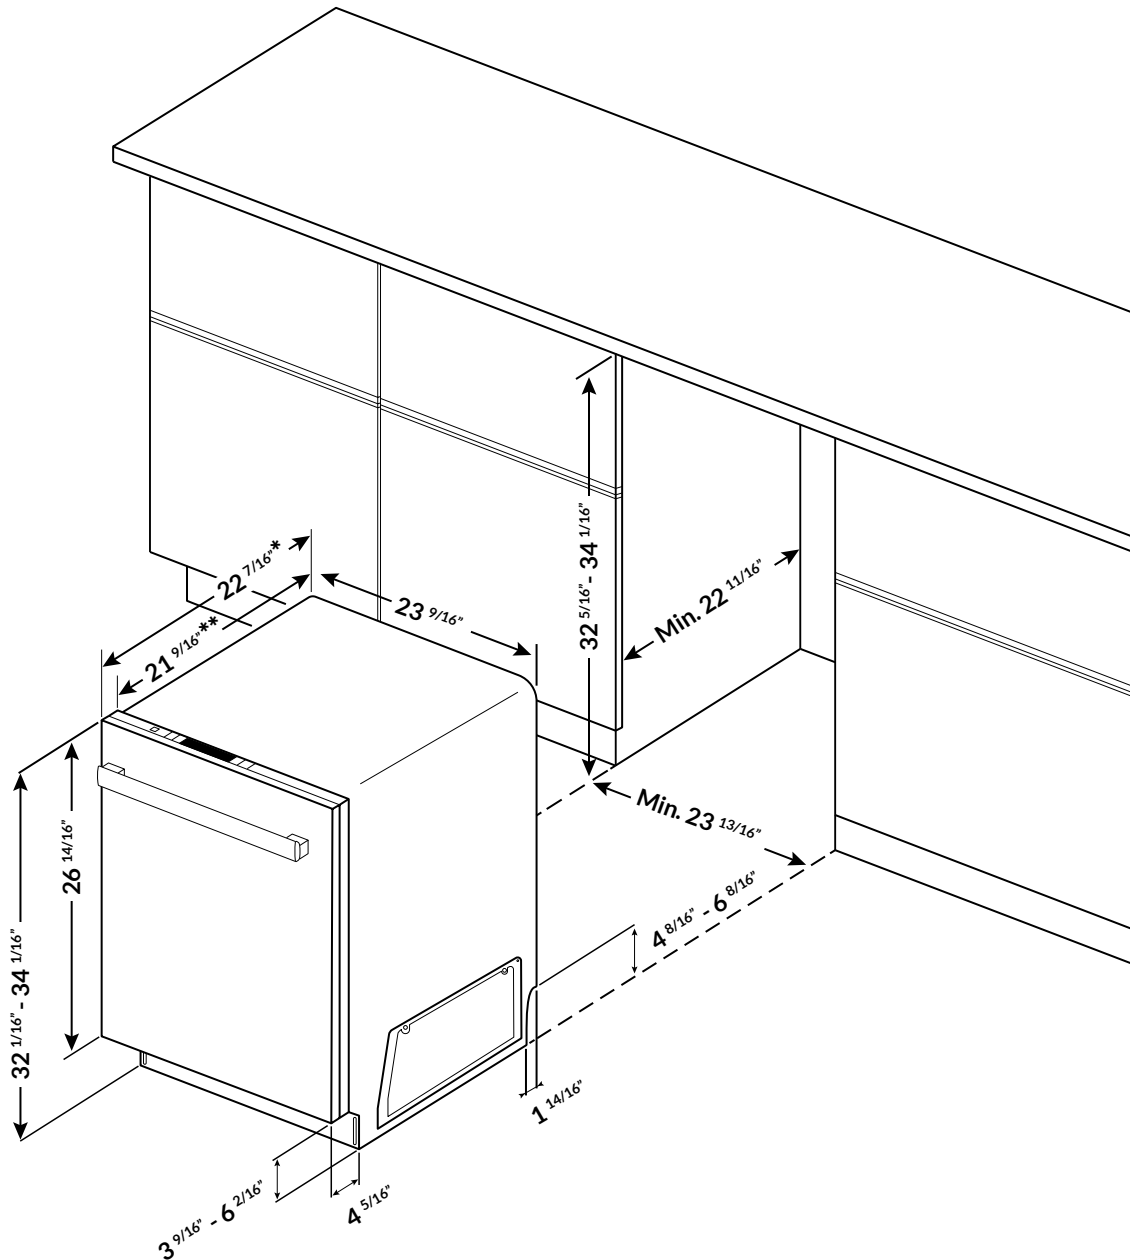

F24DWS250SS

250 Series 24 Inch Stainless Steel Dishwasher

FORTÉ

Installation Specifications

*Dishwasher depth excluding door.

**Dishwasher depth with door.

FORTÉ

forteappliances.com | support@forteappliances.com | 718-249-1215
1870 Bath Avenue, Suite 3, Brooklyn, NY 11214

Spec sheets are subject to change without notice. For further questions and more detailed information, please visit forteappliances.com.