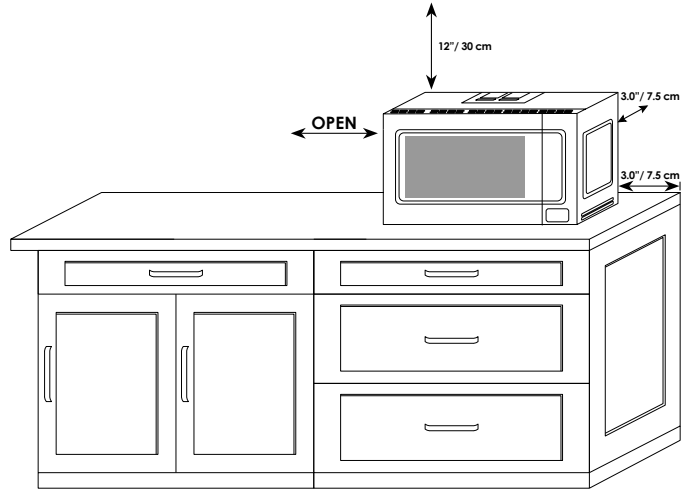

DIMENSIONS AND INSTALLATION INFORMATION

Installation Instructions:

- Select a level surface which provides enough open space for the intake and/or outlet vents.
- A minimum clearance of 3.0 inches (7.5 cm) is required between the oven and all adjacent walls; one side must be open.
- Leave a minimum clearance of 12 inches (30 cm) above the oven.
- Do not remove the legs from the bottom of the microwave oven.
- Blocking the intake and/or outlet openings can damage the oven.
- Place the microwave oven as far away as possible from radios and television, as operation of the microwave oven may cause interference with the devices.
- Plug your microwave oven into a standard household outlet which matches the voltage and frequency on the rating label.

Warning: Do not install the microwave oven over a range cooktop or other heat-producing appliances, another heat source could damage the microwave oven, voiding your warranty.