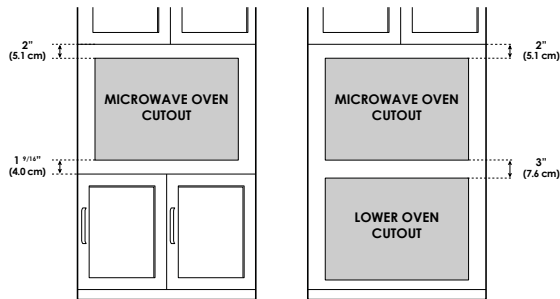

DIMENSIONS AND INSTALLATION INFORMATION

Installation Instructions:

- Select a level surface which provides enough open space for the intake and/or outlet vents.
- A minimum clearance of 3.0 inches (7.5 cm) is required between the oven and all adjacent walls; one side must be open.
- Leave a minimum clearance of 12 inches (30 cm) above the oven.
- Do not remove the legs from the bottom of the microwave oven.
- Blocking the intake and/or outlet openings can damage the oven.
- Place the microwave oven as far away as possible from radios and television, as operation of the microwave oven may cause interference with the devices.
- Plug your microwave oven into a standard household outlet which matches the voltage and frequency on the rating label.

REQUIRED CUTOUT DIMENSIONS

- Height dimension is critical: 17" (43.2 cm) minimum and 17 1/8" (43.5 cm) maximum.
- Width and depth measurements have 1/16" (2mm) tolerance.
- 3" (7.6 cm) minimum dimension is from lower oven cutout ceiling to microwave oven cutout floor.
- Trim kit frame extends 1 1/16" (2.7 cm) above and below the cutout opening.

TRIM KIT FRAME DIMENSIONS

27" (68.8 cm) Trim Kit*
30" (76.2 cm) Trim Kit**