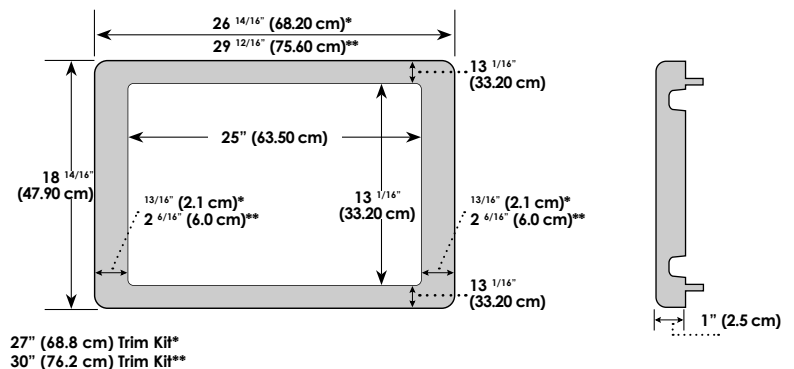

DIMENSIONS AND INSTALLATION INFORMATION

Installation Instructions:

- Select a level surface which provides enough open space for the intake and/or outlet vents.
- A minimum clearance of 3.0 inches (7.5 cm) is required between the oven and all adjacent walls; one side must be open.
- Leave a minimum clearance of 12 inches (30 cm) above the oven.
- Do not remove the legs from the bottom of the microwave oven.
- Blocking the intake and/or outlet openings can damage the oven.
- Place the microwave oven as far away as possible from radios and television, as operation of the microwave oven may cause interference with the devices.
- Plug your microwave oven into a standard household outlet which matches the voltage and frequency on the rating label.

- The microwave oven may be installed over a built-in oven. If installing over a built-in oven, ensure there is a minimum of 3" (7.6 cm) between the top of the lower oven cutout and the microwave oven cutout floor.
- The microwave oven may also be installed in a cabinet without a built-in oven below. We recommend a minimum distance of 36" (91.4 cm) from the floor to the cutout floor.
- Ensure the surrounding cabinetry has clearance to open and close freely. Allow a clearance of at least 1 9/16" (4 cm) below the cutout floor, 3" (7.6 cm) for installation above a built-in oven, and a 2" (5.1 cm) above the cutout opening.

REQUIRED CUTOUT DIMENSIONS

- Height dimension is critical: 17" (43.2 cm) minimum and 17 1/8" (43.5 cm) maximum.
- Width and depth measurements have 1/16" (2mm) tolerance.
- 3" (7.6 cm) minimum dimension is from lower oven cutout ceiling to microwave oven cutout floor.
- Trim kit frame extends 1 1/16" (2.7 cm) above and below the cutout opening.

TRIM KIT FRAME DIMENSIONS

27" (68.8 cm) Trim Kit*
30" (76.2 cm) Trim Kit**