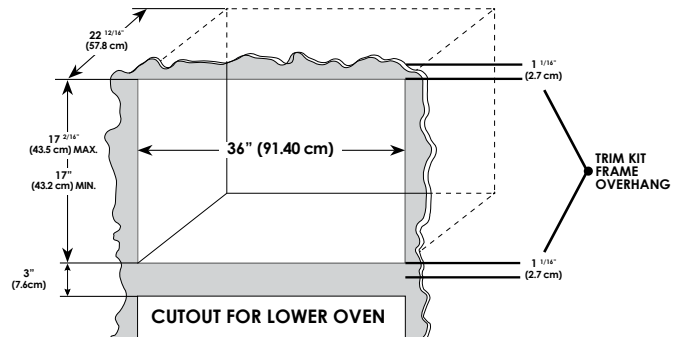

DIMENSIONS AND INSTALLATION INFORMATION

Installation Instructions:

- Select a level surface which provides enough open space for the intake and/or outlet vents.
- A minimum clearance of 3.0 inches (7.5 cm) is required between the oven and all adjacent walls; one side must be open.
- Leave a minimum clearance of 12 inches (30 cm) above the oven.
- Do not remove the legs from the bottom of the microwave oven.
- Blocking the intake and/or outlet openings can damage the oven.
- Place the microwave oven as far away as possible from radios and television, as operation of the microwave oven may cause interference with the devices.
- Plug your microwave oven into a standard household outlet which matches the voltage and frequency on the rating label.

- The microwave oven may be installed over a built-in oven. If installing over a built-in oven, ensure there is a minimum of 3" (7.6 cm) between the top of the lower oven cutout and the microwave oven cutout floor.
- The microwave oven may also be installed in a cabinet without a built-in oven below. We recommend a minimum distance of 36" (91.4 cm) from the floor to the cutout floor.
- Ensure the surrounding cabinetry has clearance to open and close freely. Allow a clearance of at least 1 9/16" (4 cm) below the cutout floor, 3" (7.6 cm) for installation above a built-in oven, and a 2" (5.1 cm) above the cutout opening.

REQUIRED CUTOUT DIMENSIONS

- Height dimension is critical: 17" (43.2 cm) minimum and 17 1/8" (43.5 cm) maximum.
- Width and depth measurements have 1/16" (2mm) tolerance.
- 3" (7.6 cm) minimum dimension is from lower oven cutout ceiling to microwave oven cutout floor.
- Trim kit frame extends 1 1/16" (2.7 cm) above and below the cutout opening.

TRIM KIT FRAME DIMENSIONS

27" (68.8 cm) Trim Kit*
30" (76.2 cm) Trim Kit**