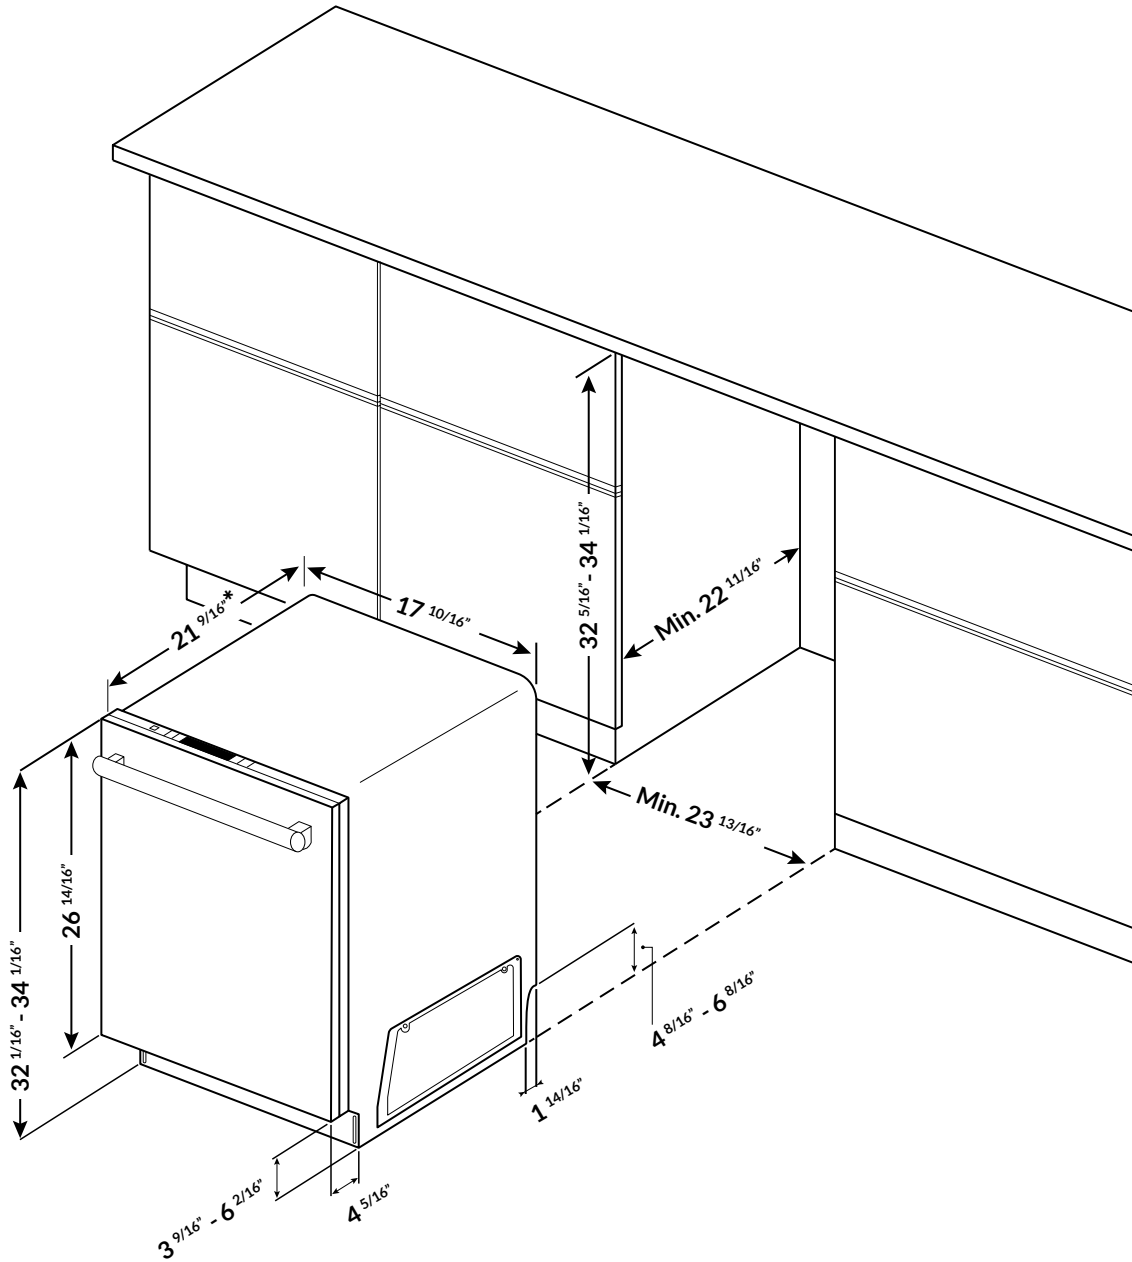

F18DWS450PR
450 Series 18 Inch Panel Ready Dishwasher

FORTÉ

Quick Spec Sheet

F18DWS450PR

450 Series 18 Inch Panel Ready Dishwasher

FORTÉ

Specifications

Dimensions	
Overall Width	17 ¹⁰ / ₁₆ " / 44.81 cm
Overall Height	32 ⁸ / ₁₆ " / 82.50 cm
Overall Depth	22 ⁷ / ₁₆ " / 57 cm
Product Weight	71.65 lbs / 32.50 kg
Shipping Weight	85.98 lbs / 39 kg
General	
No. of Wash Cycles	6
Control Panel Location	Top
Technical Details	
Voltage / Frequency	120 V / 60 Hz
Wash Motor	100 W
Heater	700 W
Water Feed Pressure	0.04 - 60 Hz
Drain Hose	55" / 139.70 cm
Efficiency	
Water Usage per Cycle	2.9 Gallons / 10.97 L
Annual Energy Consumption	234 KWH

F18DWS450PR

450 Series 18 Inch Panel Ready Dishwasher

FORTÉ

Installation Specifications

*Dishwasher depth excluding panel.

FORTÉ

forteappliances.com | support@forteappliances.com | 718-249-1215
1870 Bath Avenue, Suite 3, Brooklyn, NY 11214

Panel Dimensions

Width	17 ¹⁰ / ₁₆ '' / 44.81 cm
Thickness	Recommended: ¹⁴ / ₁₆ '' / 2.2 cm
Height	Determined using the following calculation: Panel Height = HTC - TKH

HTC = Height to underside of countertop