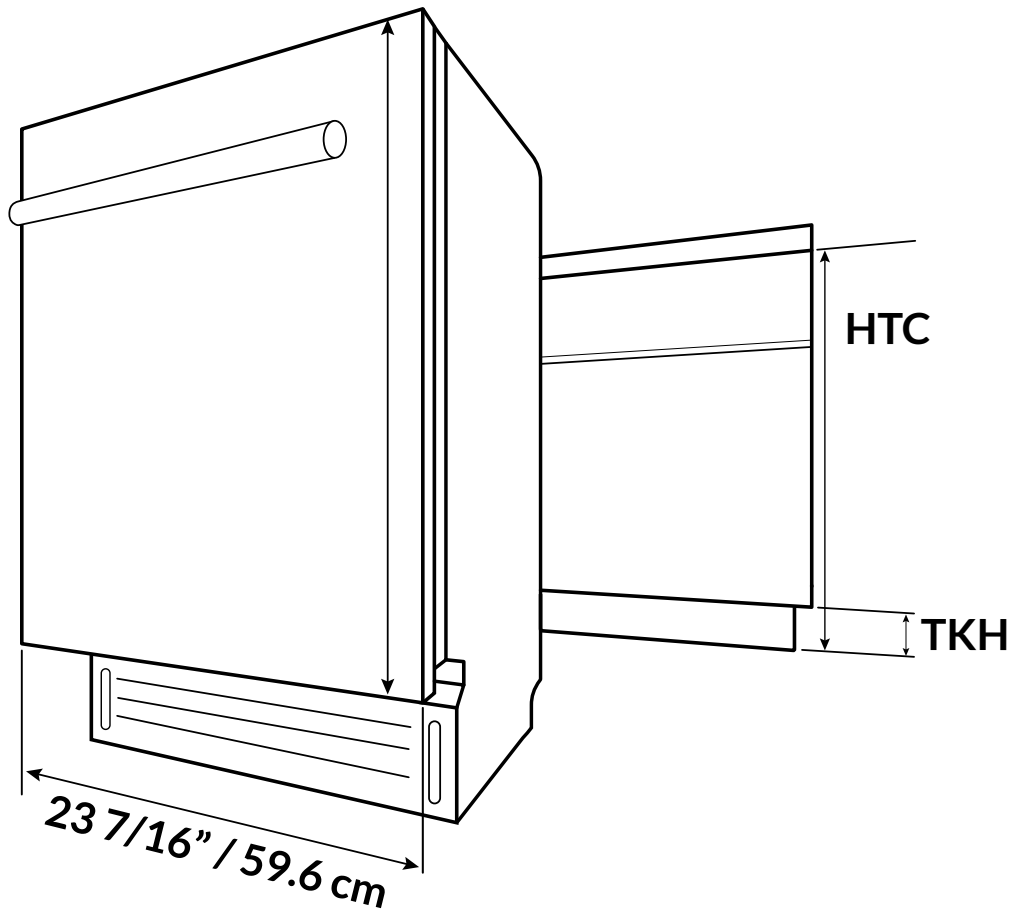

F18DWS450PR
450 Series 18 Inch Panel Ready Dishwasher

FORTÉ

Quick Spec Sheet

F18DWS450PR

450 Series 18 Inch Panel Ready Dishwasher

FORTÉ

Specifications

Dimensions	
Overall Width	17 ¹⁰ / ₁₆ " / 44.81 cm
Overall Height	32 ⁸ / ₁₆ " / 82.50 cm
Overall Depth	22 ⁷ / ₁₆ " / 57 cm
Product Weight	71.65 lbs / 32.50 kg
Shipping Weight	85.98 lbs / 39 kg
General	
No. of Wash Cycles	6
Control Panel Location	Top
Technical Details	
Voltage / Frequency	120 V / 60 Hz
Wash Motor	100 W
Heater	700 W
Water Feed Pressure	0.04 - 60 Hz
Drain Hose	55" / 139.70 cm
Efficiency	
Water Usage per Cycle	2.9 Gallons / 10.97 L
Annual Energy Consumption	234 KWH

Spec sheets are subject to change without notice. For further questions and more detailed information, please visit forteappliances.com.

F18DWS450PR

450 Series 18 Inch Panel Ready Dishwasher

FORTÉ

Installation Specifications

Panel Dimensions

Width	17 ¹⁰ / ₁₆ '' / 44.81 cm
Thickness	Recommended: ¹⁴ / ₁₆ '' / 2.2 cm
Height	Determined using the following calculation: Panel Height = HTC - TKH

HTC = Height to underside of countertop