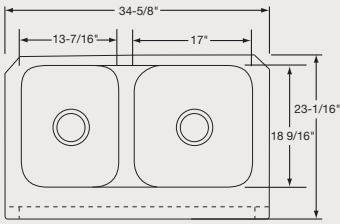

Features and Benefits

- 18 or 19 gauge type 304 stainless steel – dependable and long lasting
- 4" to 5¹¹/₁₆" Aqua Divide for a fully functional kitchen sink
- Separates the sink into three work zones – traditional double bowl for washing and rinsing, plus the area above the partition to soak and wash oversized cookie sheets
- Clearance between the Aqua Divide partition and the faucet is maximized allowing oversized pots to be filled conveniently and easily
- The lower height of the Aqua Divide allows pan handles to extend over it for easier cleaning and allows you to easily move heavy pots and pans from one compartment to the other
- Sound Guard[®] insulation package – keeps unwanted noise to a minimum

Discover the professional's choice.[™]

Undermounts

EAQDUHF3523L Shown

EAQDUHF3523L \$1,995.00
EAQDUHF3523R \$1,995.00

Gauge: 18
 Finish: Bright Highlighted Satin
 Bowl Depth: 8³/₄"
 Apron Height: 8"
 Aqua Divide Height: 4"
 Drain Opening: 3¹/₂"
 Undercoating: Sound Guard®
 Minimum Cabinet Size: Custom

EAQDUH3421 \$1,300.00
 Reversible design, sink can be rotated so large bowl is on the left or right

Gauge: 18
 Finish: Bright Highlighted Satin
 Bowl Depth: 8³/₄"
 Aqua Divide Height: 4"
 Drain Opening: 3¹/₂"
 Undercoating: Sound Guard®
 Minimum Cabinet Size: Custom

New

ELUHAQD32179 \$775.00

Reversible design, sink can be rotated so large bowl is on the left or right

Gauge: 18
 Finish: Lustrous Highlighted Satin
 Bowl Depth: 9"
 Aqua Divide Height: 5¹/₁₆"
 Drain Opening: 3¹/₂"
 Undercoating: Sound Guard®
 Minimum Cabinet Size: 36"