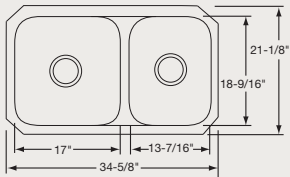

Discover the professional's choice.[™]

Undermounts

EAQDUHF3523L Shown

EAQDUHF3523L \$1,995.00
EAQDUHF3523R \$1,995.00

Gauge: 18
 Finish: Bright Highlighted Satin
 Bowl Depth: 8³/₄"
 Apron Height: 8"
 Aqua Divide Height: 4"
 Drain Opening: 3¹/₂"
 Undercoating: Sound Guard®
 Minimum Cabinet Size: Custom

EAQDUH3421 \$1,300.00
 Reversible design, sink can be rotated so large bowl is on the left or right

Gauge: 18
 Finish: Bright Highlighted Satin
 Bowl Depth: 8³/₄"
 Aqua Divide Height: 4"
 Drain Opening: 3¹/₂"
 Undercoating: Sound Guard®
 Minimum Cabinet Size: Custom

New

ELUHAQD32179 \$775.00

Reversible design, sink can be rotated so large bowl is on the left or right

Gauge: 18
 Finish: Lustrous Highlighted Satin
 Bowl Depth: 9"
 Aqua Divide Height: 5¹/₁₆"
 Drain Opening: 3¹/₂"
 Undercoating: Sound Guard®
 Minimum Cabinet Size: 36"