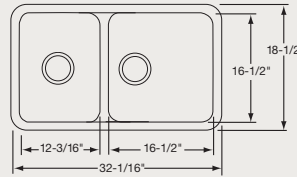

Elkay

2222 Camden Court • Oak Brook, Illinois 60523

Customer Care (630) 572-3192

elkayusa.com