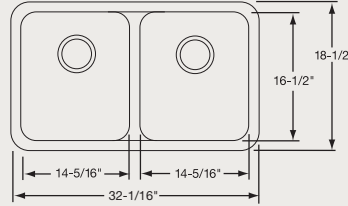

EAQDUH3421 \$1,300.00
 Reversible design, sink can be rotated so large bowl is on the left or right

Gauge: 18
 Finish: Bright Highlighted Satin
 Bowl Depth: 8³/₄"
 Aqua Divide Height: 4"
 Drain Opening: 3¹/₂"
 Undercoating: Sound Guard®
 Minimum Cabinet Size: Custom

EAQDUH3118 \$500.00

Gauge: 19
 Finish: Bright Highlighted Satin
 Bowl Depth: 8"
 Aqua Divide Height: 4⁷/₈"
 Drain Opening: 3¹/₂"
 Undercoating: Sound Guard®
 Minimum Cabinet Size: 36"

Optional Accessories:
 Cutting Board: CB1713 \$116.00
 Rinsing Basket:
 LKWRB1414SS \$182.00
 LKWERBSS \$164.00
 LKWUCSS Utensil Caddy
 for Rinsing Basket \$104.00
 Bottom Grid: LKWBG1415SS \$130.00
 Drain: LK99 \$100.00

New

ELUHAQD3218 \$700.00

Gauge: 18
 Finish: Lustrous Highlighted Satin
 Bowl Depth: 8"
 Aqua Divide Height: 4⁵/₈"
 Drain Opening: 3¹/₂"
 Undercoating: Sound Guard®
 Minimum Cabinet Size: 36"

Optional Accessories:
 Cutting Board: LKCB1216HW \$109.00
 Rinsing Basket:
 LKWRB1416SS \$182.00
 LKWUCSS Utensil Caddy
 for Rinsing Basket \$104.00
 Bottom Grid:
 LKWOBG1416SS \$140.00
 Drain: LK99 \$100.00

New

ELUHAQD32179 \$775.00

Reversible design, sink can be rotated so large bowl is on the left or right

Gauge: 18
 Finish: Lustrous Highlighted Satin
 Bowl Depth: 9"
 Aqua Divide Height: 5¹/₁₆"
 Drain Opening: 3¹/₂"
 Undercoating: Sound Guard®
 Minimum Cabinet Size: 36"