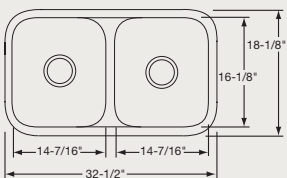

EAQDUH3421 $1,300.00
Reversible design, sink can be rotated so large bowl is on the left or right

Gauge: 18
Finish: Bright Highlighted Satin
Bowl Depth: 8³/₄"
Aqua Divide Height: 4"
Drain Opening: 3¹/₂"
Undercoating: Sound Guard®
Minimum Cabinet Size: Custom

Optional Accessories
Cutting Board: LKCB2918HW $259.00
Rinsing Basket:
LKWERBSS $164.00
LKWUCSS Utensil Caddy
for Rinsing Basket $104.00
Bottom Grid:
LKWBG1419SS (Small Bowl) $140.00
LKWBG1719SS (Large Bowl) $164.00
Drain: LK99 $100.00