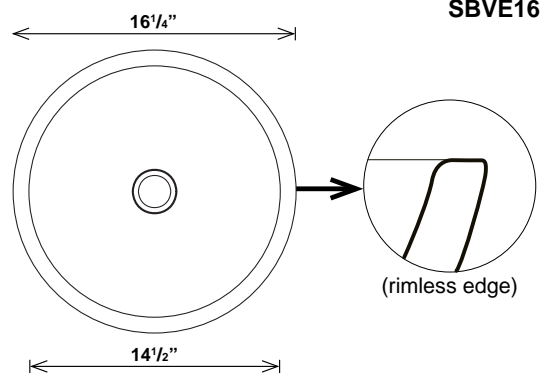

MEDICINE CABINETS

20 GAUGE BATH STAINLESS STEEL VESSELS & UNDERMOUNTS

	Code	Description	List Price
--	-------------	--------------------	-------------------

VESSELS

SBVE15	20 GAUGE STAINLESS STEEL VESSEL WITH DOUBLE LAYER WALLS	\$228
	<ul style="list-style-type: none"> • UNDER SIDE OF SINK HAS POLISHED FINISH; INNER SIDE HAS SATIN FINISH • 2 1/3" (60 MM) DRAIN OPENING 	

SBVE16	20 GAUGE STAINLESS STEEL VESSEL WITH DOUBLE LAYER WALLS	\$249
	<ul style="list-style-type: none"> • UNDER SIDE OF SINK HAS POLISHED FINISH; INNER SIDE HAS SATIN FINISH • 2 1/3" (60 MM) DRAIN OPENING 	