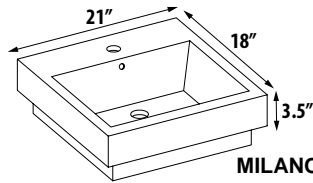

Ceramic Sinks (approx. sink dimensions below):

M21W1	MILANO 21" WHITE CERAMIC TOP 1 HOLE	\$448
T21W1	TRIBECA 21" WHITE CERAMIC TOP 1 HOLE	\$542
T21W8	TRIBECA 21" WHITE CERAMIC TOP 8"	\$542

MILANO

TRIBECA