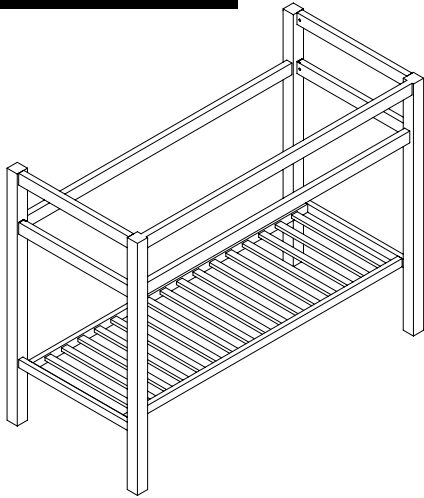

Ceramic Sinks (approx. sink dimensions below):

T24W1	TRIBECA 24" WHITE CERAMIC TOP 1 HOLE	\$575
T24W8	TRIBECA 24" WHITE CERAMIC TOP 8"	\$575

TRIBECA

TOTAL HEIGHT for Console & Sink:..... **TRIBECA - 34½"**

CONSOLE 31"

SB31-SN	SOUTH BEACH 30" CONSOLE (IN SATIN STAINLESS STEEL)	\$900
SB31-PC	SOUTH BEACH 30" CONSOLE (IN POLISHED STAINLESS STEEL)	\$945

Ceramic Sinks (approx. sink dimensions below):

M31W1	MILANO 31" WHITE CERAMIC TOP 1 HOLE	\$812
-------	-------------------------------------	-------

MILANO

TOTAL HEIGHT for Console & Sink:..... **MILANO - 35½"**

SOUTH BEACH COLLECTION

CONSOLE 40"

Code	Description	List Price
SB40-SN	SOUTH BEACH 40" CONSOLE (IN SATIN STAINLESS STEEL)	\$970
SB40-PC	SOUTH BEACH 40" CONSOLE (IN POLISHED STAINLESS STEEL)	\$1015