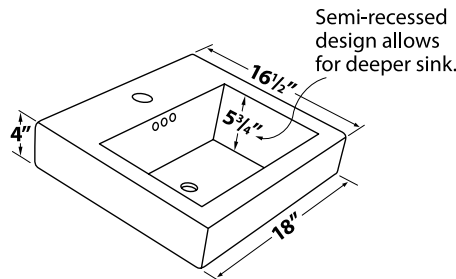

Ceramic Sinks (approx. sink dimensions below):

NC18W1	NEW CITY 18 CERAMIC SINK IN WHITE, ONE HOLE	$336

APPROX. TOTAL HEIGHT for VANITY & SINK:.....35"