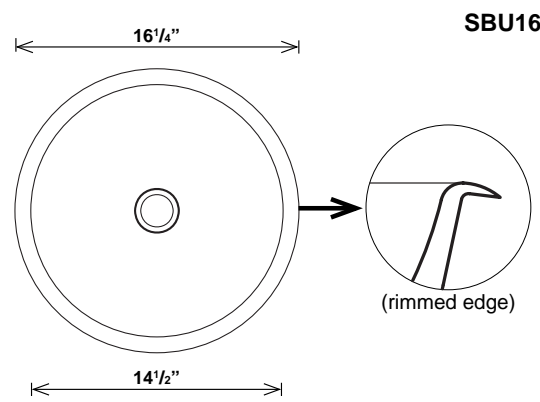

SBU16	20 GAUGE STAINLESS STEEL UNDERMOUNT WITH DOUBLE LAYER WALLS	$228
	• UNDER SIDE OF SINK HAS POLISHED FINISH; INNER SIDE HAS SATIN FINISH • 2 1/3" (60 MM) DRAIN OPENING • TEMPLATE AND CLIPS/SCREWS IN CARTON • DXF/AUTOCAD FILE AVAILABLE	

STAINLESS STEEL SINKS