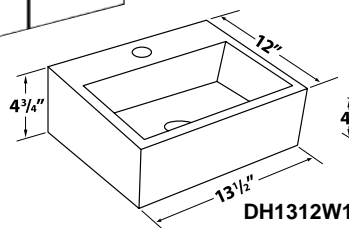

APPROX. TOTAL HEIGHT FOR VANITY & SINK: 35" 34 1/4" 35 1/2"

Example:

Final Code:	DOLL HOUSE	WIDTH	COLOR	HARDWARE
Vanity:	D	13	WM	P
Matching Sink:	DH1312W1			

1. Choose Code

D13-____

2. Choose Color

WM

3. Choose Hardware