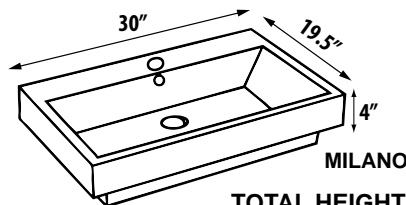

Ceramic Sinks (approx. sink dimensions below):

M31W1	MILANO 31" WHITE CERAMIC TOP 1 HOLE	$812

MILANO

TOTAL HEIGHT for Console & Sink:..... **MILANO - 35½"**