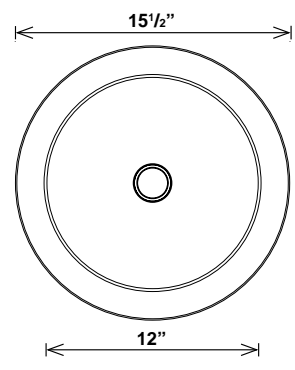

VESSELS

SBVE15	20 GAUGE STAINLESS STEEL VESSEL WITH DOUBLE LAYER WALLS	$228
	• UNDER SIDE OF SINK HAS POLISHED FINISH; INNER SIDE HAS SATIN FINISH • 2 1/3" (60 MM) DRAIN OPENING