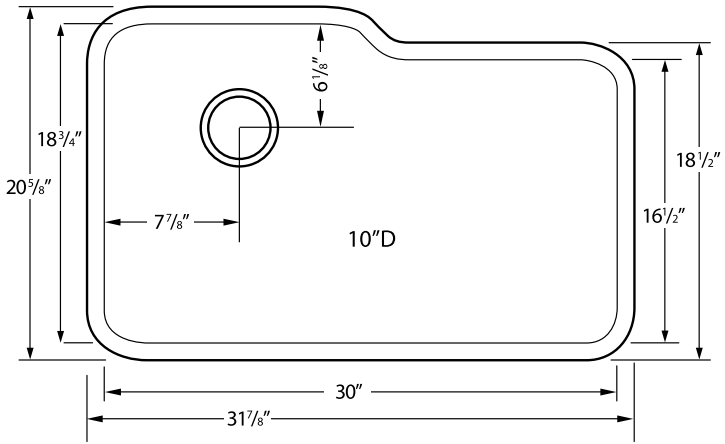

PREMIUM QUALITY 16 GAUGE STAINLESS STEEL KITCHEN SINK

NEW
Now Available!

STAINLESS STEEL SINKS

	Code	Description	List Price
SP-19C	SP-19C	16 GAUGE LARGE SINGLE SINK	$695.00

Grid & Strainer: FREE WITH PURCHASE

G19
ST-1

The above sink will fit into a 36" cabinet or wider

UPDATED
Revised version of page 103 in
May 2011 Price Book

EMPIRE CONSOLE COLLECTION

CONSOLE 31"

Code	Description	List Price
EC31-PC	EMPIRE 31" CONSOLE POLISHED CHROME - WITH 2 TOWEL BARS	$910
EC31-PC-L	EMPIRE 31" CONSOLE POLISHED CHROME - WITH LEFT TOWEL BAR	$910
EC31-PC-R	EMPIRE 31" CONSOLE POLISHED CHROME - WITH RIGHT TOWEL BAR	$910
EC31-PC-NO	EMPIRE 31" CONSOLE POLISHED CHROME - WITH NO TOWEL BARS	$910
EC31-SN	EMPIRE 31" CONSOLE SATIN NICKEL - WITH 2 TOWEL BARS	$910
EC31-SN-L	EMPIRE 31" CONSOLE SATIN NICKEL - WITH LEFT TOWEL BAR	$910
EC31-SN-R	EMPIRE 31" CONSOLE SATIN NICKEL - WITH RIGHT TOWEL BAR	$910
EC31-SN-NO	EMPIRE 31" CONSOLE SATIN NICKEL - WITH NO TOWEL BARS	$910