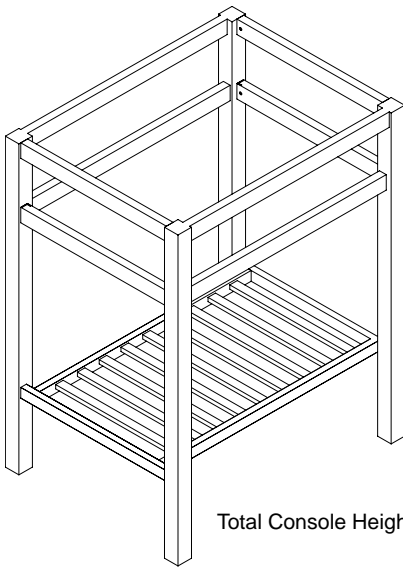

CONSOLE 2522 - 3122