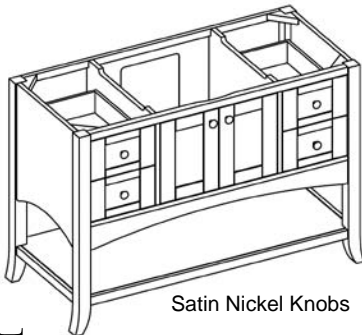

VANITY 48"

Satin Nickel Knobs

OE48SC	OPEN EMPRESS 48" VANITY IN SPICE CHERRY (2 DOORS/4 DRAWERS)	$1,950

Standard Size Countertops: 49" x 22 1/4"

- 1" OGEE EDGES - OVAL 17X14 CUT-OUT
- 1 1/4" EURO - EASED EDGE / RECT. 18X12 CUT-OUT
- 1 1/4" QUARTZ EURO - EASED EDGE / RECT. 18X12 CUT-OUT
- 1 1/4" QUARTZ NOVA - EASED EDGE / OVAL 17X14 CUT-OUT