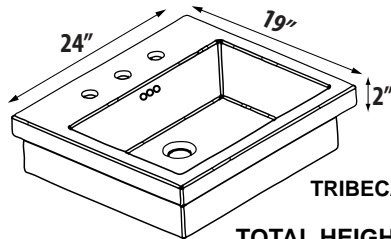

TOTAL HEIGHT for Console & Sink:..... **MILANO - 35½"**, **TRIBECA - 34½"**

CONSOLE 24"

SB24-SN	SOUTH BEACH 24" CONSOLE (IN SATIN STAINLESS STEEL)	\$860
SB24-PC	SOUTH BEACH 24" CONSOLE (IN POLISHED STAINLESS STEEL)	\$895

Ceramic Sinks (approx. sink dimensions below):

T24W1	TRIBECA 24" WHITE CERAMIC TOP 1 HOLE	\$575
T24W8	TRIBECA 24" WHITE CERAMIC TOP 8"	\$575

TRIBECA

TOTAL HEIGHT for Console & Sink:..... **TRIBECA - 34½"**