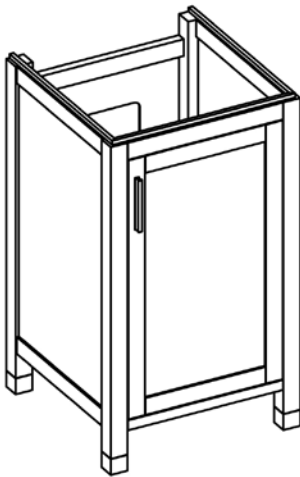

Ceramic Sinks (approx. sink dimensions below):

NC18W1	NEW CITY 18 CERAMIC SINK IN WHITE, ONE HOLE	\$336
--------	--	-------

APPROX. TOTAL HEIGHT for VANITY & SINK:.....35"

VANITY 18"

CO18DC	CONTEMPO 18 VANITY IN DARK CHERRY (1 DOOR HINGED RIGHT, SELF-CLOSING DOOR HINGES, REMOVABLE SHELF, POLISHED HANDLE & BOTTOM INTEGRAL SHOES)	\$595
--------	---	-------