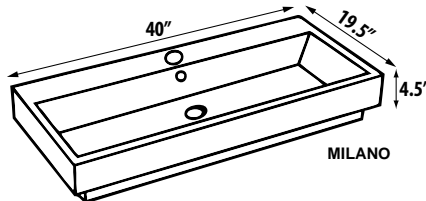

MILANO

TOTAL HEIGHT for Console & Sink:..... **MILANO - 35½"**

SOUTH BEACH COLLECTION

CONSOLE 40"

Code	Description	List Price
SB40-SN	SOUTH BEACH 40" CONSOLE (IN SATIN STAINLESS STEEL)	\$970
SB40-PC	SOUTH BEACH 40" CONSOLE (IN POLISHED STAINLESS STEEL)	\$1015

Ceramic Sinks (approx. sink dimensions below):

M40W1	MILANO 40" WHITE CERAMIC TOP 1 HOLE	\$1,100
-------	-------------------------------------	---------

TOTAL HEIGHT for Console & Sink:.....**MILANO - 36"**