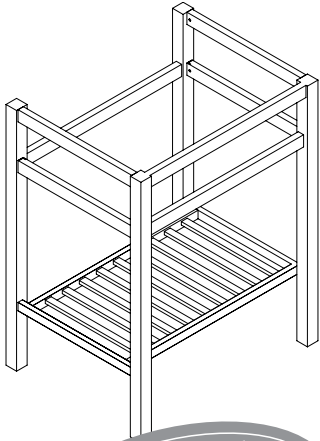

SOUTH BEACH COLLECTION

UPDATED
Revised version of pp. 106-107
in May 2011 Price Book

CONSOLE 21"

NEW
Now Available!

Code	Description	List Price
SBM21-SN	SOUTH BEACH 21" CONSOLE FOR MILANO (IN SATIN STAINLESS STEEL)	$740
SBM21-PC	SOUTH BEACH 21" CONSOLE FOR MILANO (IN POLISHED STAINLESS STEEL)	$775
SBT21-SN	SOUTH BEACH 21" CONSOLE FOR TRIBECA (IN SATIN STAINLESS STEEL)	$760
SBT21-PC	SOUTH BEACH 21" CONSOLE FOR TRIBECA (IN POLISHED STAINLESS STEEL)	$795

Ceramic Sinks (approx. sink dimensions below):

M21W1	MILANO 21" WHITE CERAMIC TOP 1 HOLE	$448
T21W1	TRIBECA 21" WHITE CERAMIC TOP 1 HOLE	$542
T21W8	TRIBECA 21" WHITE CERAMIC TOP 8"	$542