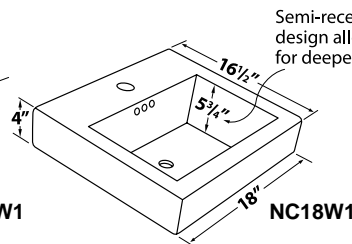

APPROX. TOTAL HEIGHT FOR VANITY & SINK: 35" 34 1/4" 35 1/2"

Example:

Final Code:	DOLL HOUSE	WIDTH	COLOR	HARDWARE
Vanity:	D	13	WM	P
Matching Sink:	DH1312W1			

1. Choose Code

D13-____

2. Choose Color

WM

3. Choose Hardware