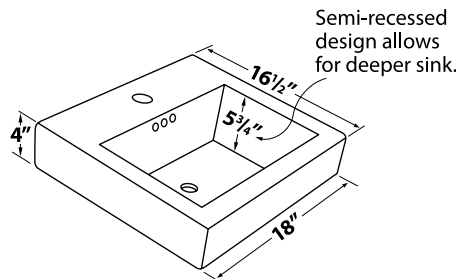

Ceramic Sinks (approx. sink dimensions below):

NC18W1	NEW CITY 18 CERAMIC SINK IN WHITE, ONE HOLE	$336

APPROX. TOTAL HEIGHT for CONSOLE & SINK:.....35"

BATH CONSOLES