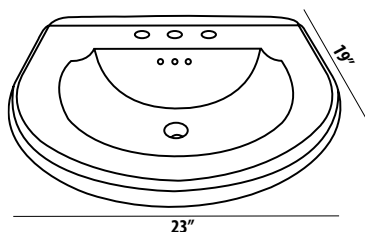

Ceramic Sinks (approx. sink dimensions below):

BO23W8	BOLERO WHITE CERAMIC SINK FOR ALEXA OR BELLA 8"	$230