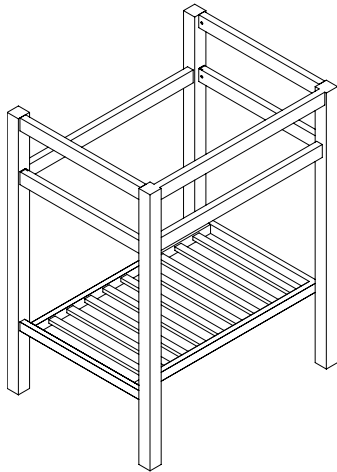

Ceramic Sinks (approx. sink dimensions below):

M21W1	MILANO 21" WHITE CERAMIC TOP 1 HOLE	\$448
T21W1	TRIBECA 21" WHITE CERAMIC TOP 1 HOLE	\$542
T21W8	TRIBECA 21" WHITE CERAMIC TOP 8"	\$542

MILANO

TRIBECA

TOTAL HEIGHT for Console & Sink:..... **MILANO - 35½"**, **TRIBECA - 34½"**

CONSOLE 24"

SB24-SN	SOUTH BEACH 24" CONSOLE (IN SATIN STAINLESS STEEL)	\$860
SB24-PC	SOUTH BEACH 24" CONSOLE (IN POLISHED STAINLESS STEEL)	\$895