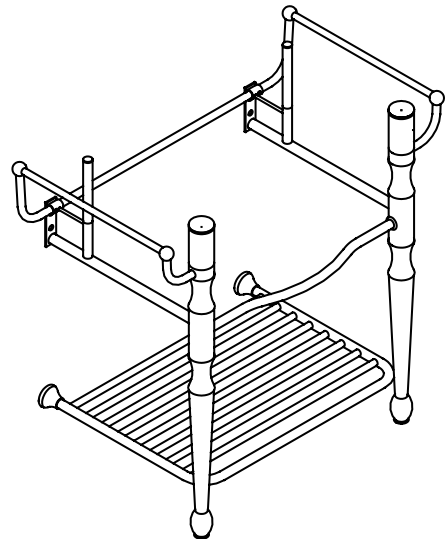

G19
ST-1

The above sink will fit into a 36" cabinet or wider

UPDATED
Revised version of page 103 in
May 2011 Price Book

EMPIRE CONSOLE COLLECTION

CONSOLE 31"

Code	Description	List Price
EC31-PC	EMPIRE 31" CONSOLE POLISHED CHROME - WITH 2 TOWEL BARS	\$910
EC31-PC-L	EMPIRE 31" CONSOLE POLISHED CHROME - WITH LEFT TOWEL BAR	\$910
EC31-PC-R	EMPIRE 31" CONSOLE POLISHED CHROME - WITH RIGHT TOWEL BAR	\$910
EC31-PC-NO	EMPIRE 31" CONSOLE POLISHED CHROME - WITH NO TOWEL BARS	\$910
EC31-SN	EMPIRE 31" CONSOLE SATIN NICKEL - WITH 2 TOWEL BARS	\$910
EC31-SN-L	EMPIRE 31" CONSOLE SATIN NICKEL - WITH LEFT TOWEL BAR	\$910
EC31-SN-R	EMPIRE 31" CONSOLE SATIN NICKEL - WITH RIGHT TOWEL BAR	\$910
EC31-SN-NO	EMPIRE 31" CONSOLE SATIN NICKEL - WITH NO TOWEL BARS	\$910

Overall Width 37"

Ceramic Sinks (approx. sink dimensions below):

O31B8	OXFORD 31 BISCUIT 8"	\$640
-------	----------------------	-------

O31W8 NO LONGER AVAILABLE

OXFORD
(in Biscuit only)

BATH
CONSOLES

Possession of this sheet by any person is not an offer to sell them or anyone else the product listed. Prices and specifications are subject to change without notice. This price list supersedes all previous Empire price lists. Although descriptions are believed to be correct at publication approval, accuracy cannot be guaranteed. Empire reserves the right to make changes from time to time, without notice or obligation, and to change or discontinue models. Printed in USA. Copyright 2012.