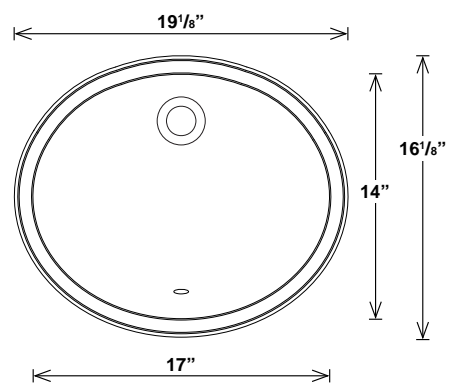

SBU1714	20 GAUGE STAINLESS STEEL UNDERMOUNT WITH DOUBLE LAYER WALLS	$249
	• UNDER SIDE OF SINK HAS POLISHED FINISH; INNER SIDE HAS SATIN FINISH • 2 1/3" (60 MM) DRAIN OPENING • TEMPLATE AND CLIPS/SCREWS IN CARTON • DXF/AUTOCAD FILE AVAILABLE