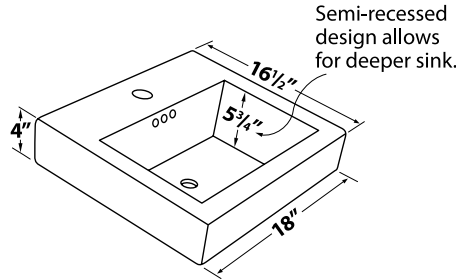

Ceramic Sinks (approx. sink dimensions below):

NC18W1	NEW CITY 18 CERAMIC SINK IN WHITE, ONE HOLE	\$336
--------	--	-------

APPROX. TOTAL HEIGHT for VANITY & SINK:.....35"

VANITY 18"

CO18DC	CONTEMPO 18 VANITY IN DARK CHERRY (1 DOOR HINGED RIGHT, SELF-CLOSING DOOR HINGES, REMOVABLE SHELF, POLISHED HANDLE & BOTTOM INTEGRAL SHOES)	\$595
--------	---	-------