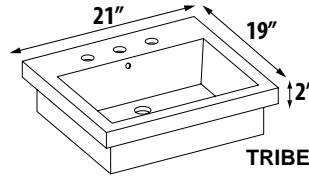

Ceramic Sinks (approx. sink dimensions below):

M21W1	MILANO 21" WHITE CERAMIC TOP 1 HOLE	\$448
T21W1	TRIBECA 21" WHITE CERAMIC TOP 1 HOLE	\$542
T21W8	TRIBECA 21" WHITE CERAMIC TOP 8"	\$542

MILANO

TRIBECA