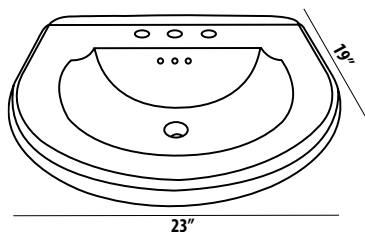

Ceramic Sinks (approx. sink dimensions below):

BO23W8	BOLERO WHITE CERAMIC SINK FOR ALEXA OR BELLA 8"	\$230
--------	---	-------

MIRROR

ALBEMSC	MIRROR FOR ALEXA OR BELLA IN SPICE CHERRY (18½" x 30")	\$150
NEW ALBEMW	MIRROR FOR ALEXA OR BELLA IN WHITE (18½" x 30")	\$150