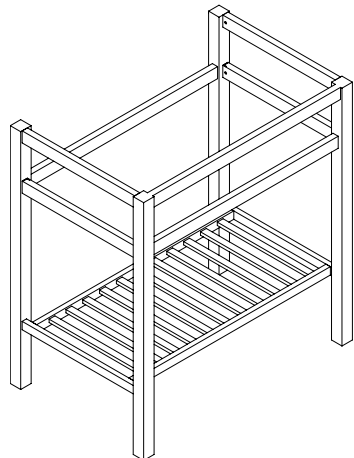

CONSOLE 31"

SB31-SN	SOUTH BEACH 30" CONSOLE (IN SATIN STAINLESS STEEL)	$900
SB31-PC	SOUTH BEACH 30" CONSOLE (IN POLISHED STAINLESS STEEL)	$945