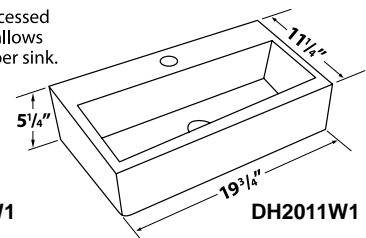

APPROX. TOTAL HEIGHT FOR VANITY & SINK: . . . . . 35" . . . . . 34 1/4" . . . . . 35 1/2"

Example:

Final Code:	DOLL HOUSE	WIDTH	COLOR	HARDWARE
Vanity:	D	13	WM	P
Matching Sink:	DH1312W1			

1. Choose Code

D13-____

2. Choose Color

WM

3. Choose Hardware

P

CONTEMPORARY