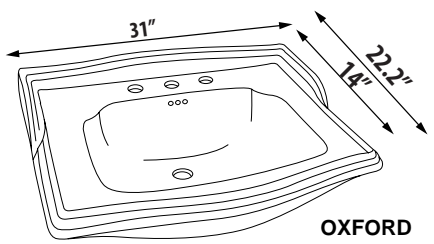

G19
ST-1

The above sink will fit into a 36" cabinet or wider

UPDATED
Revised version of page 103 in
May 2011 Price Book

EMPIRE CONSOLE COLLECTION

CONSOLE 31"

Code	Description	List Price
EC31-PC	EMPIRE 31" CONSOLE POLISHED CHROME - WITH 2 TOWEL BARS	\$910
EC31-PC-L	EMPIRE 31" CONSOLE POLISHED CHROME - WITH LEFT TOWEL BAR	\$910
EC31-PC-R	EMPIRE 31" CONSOLE POLISHED CHROME - WITH RIGHT TOWEL BAR	\$910
EC31-PC-NO	EMPIRE 31" CONSOLE POLISHED CHROME - WITH NO TOWEL BARS	\$910
EC31-SN	EMPIRE 31" CONSOLE SATIN NICKEL - WITH 2 TOWEL BARS	\$910
EC31-SN-L	EMPIRE 31" CONSOLE SATIN NICKEL - WITH LEFT TOWEL BAR	\$910
EC31-SN-R	EMPIRE 31" CONSOLE SATIN NICKEL - WITH RIGHT TOWEL BAR	\$910
EC31-SN-NO	EMPIRE 31" CONSOLE SATIN NICKEL - WITH NO TOWEL BARS	\$910

Overall Width 37"

Ceramic Sinks (approx. sink dimensions below):

O31B8	OXFORD 31 BISCUIT 8"	\$640
-------	----------------------	-------

O31W8 NO LONGER AVAILABLE

OXFORD
(in Biscuit only)

BATH
CONSOLES

Possession of this sheet by any person is not an offer to sell them or anyone else the product listed. Prices and specifications are subject to change without notice. This price list supersedes all previous Empire price lists. Although descriptions are believed to be correct at publication approval, accuracy cannot be guaranteed. Empire reserves the right to make changes from time to time, without notice or obligation, and to change or discontinue models. Printed in USA. Copyright 2012.