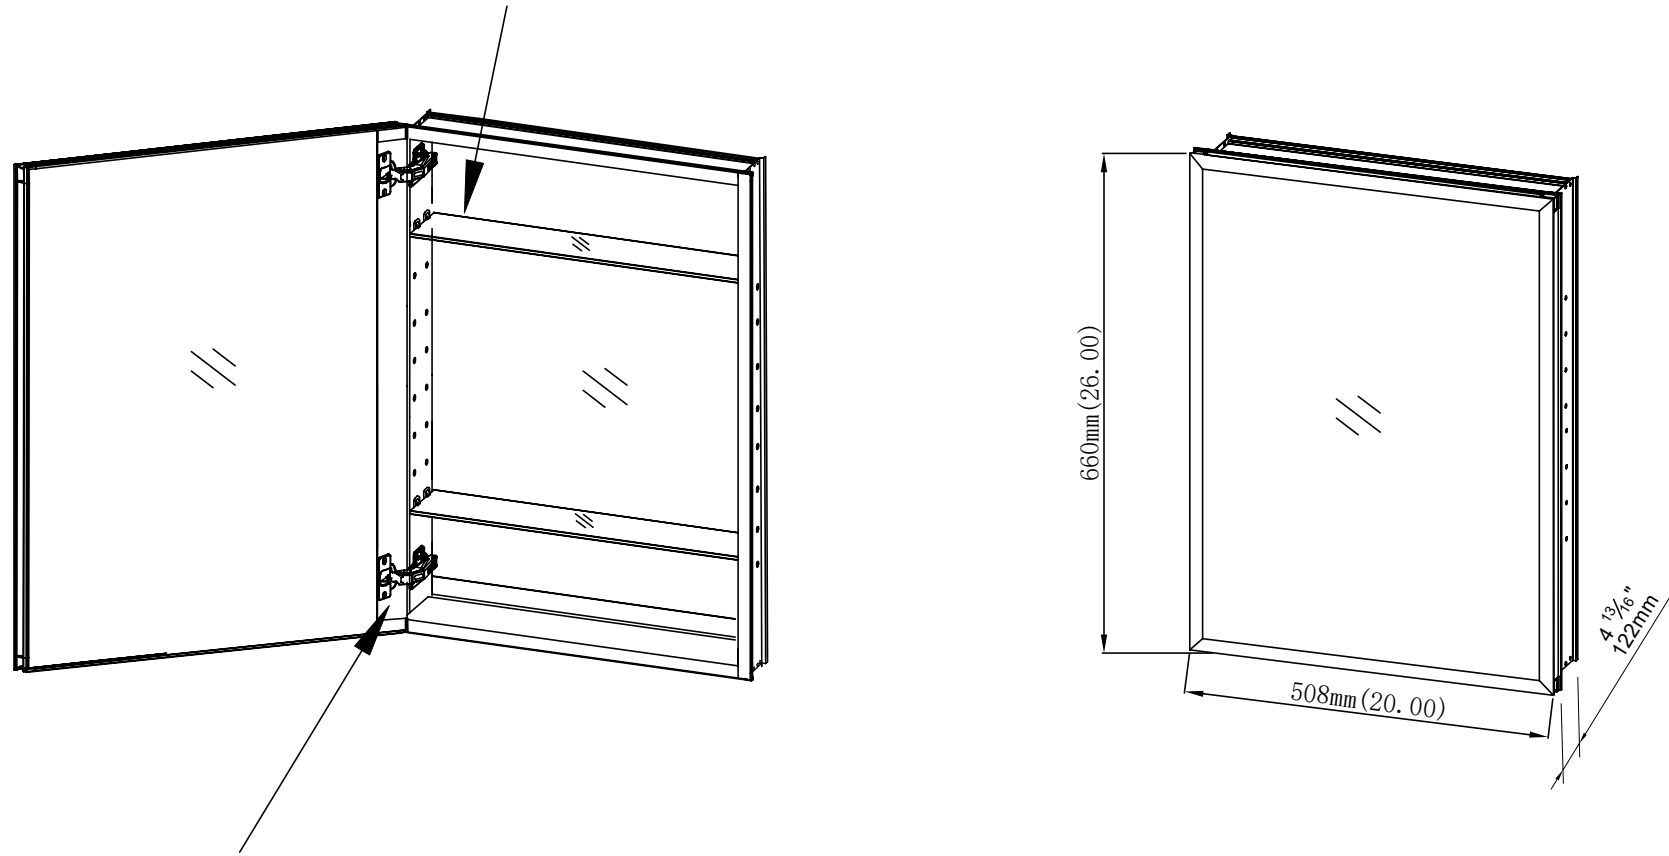

"8 mm tempered glass shelf"

"soft closing hinge with 155 degrees opening"

ALYB2026BV/PE-RE

SD 2026 B /P