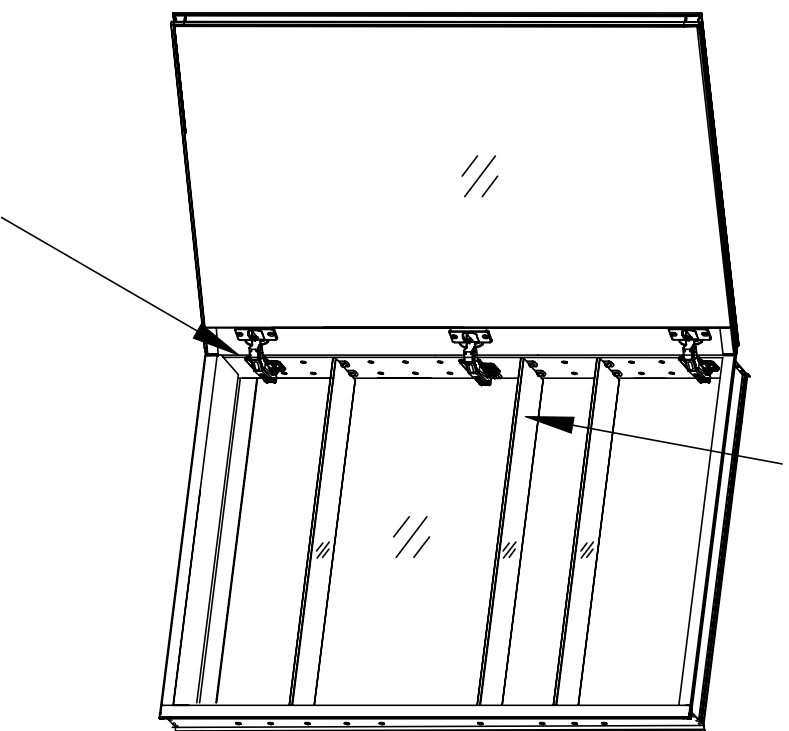

“ 8 mm tempered glass shelf “

“soft closing hinge with 155 degrees opening”

ALYB2436BV/PE-RE

SD 2436 B