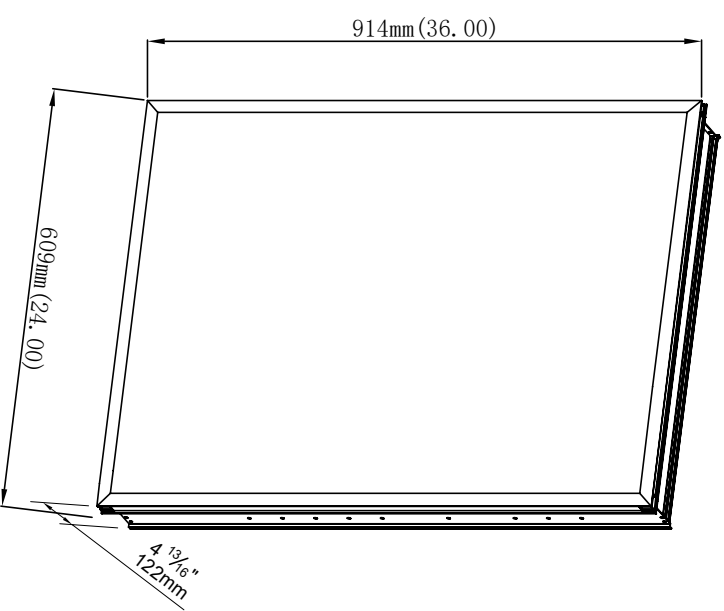

“ 8 mm tempered glass shelf “

“soft closing hinge with 155 degrees opening”

ALYB2436BV/PE-RE

SD 2436 B