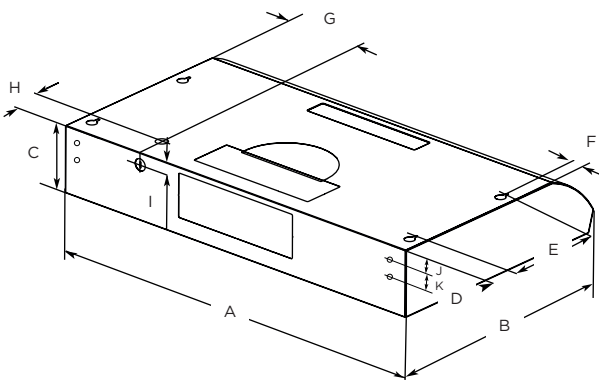

Nemi

Undercabinet hood

Learn
more

MEASUREMENTS

	ENM230S1	ENM236S1
A	30" (76.2 cm)	36" (91.4 cm)
B	18 ⁵ / ₈ " (47.3 cm)	
C	4 ¹⁵ / ₁₆ " (12.5 cm)	
D	1 ¹ / ₂ " (3.8 cm)	
E	9" (22.9 cm)	
F	1" (2.5 cm)	
G	6 ⁹ / ₁₆ " (16.7 cm)	
H	1 ¹⁵ / ₁₆ " (5 cm)	
I	7 ⁷ / ₈ " (2.2 cm)	
J	1 ¹ / ₈ " (2.6 cm)	
K	1 ¹ / ₈ " (3.6 cm)	

DESCRIPTION

Nemi sports a slender 5" height and soft curves, designed to modernize and perfectly fit kitchens where space is premium. Nemi features a 3-speed, 280 CFM internal blower, which provides sufficient ventilating power for most kitchens. The backlit push button controls allow for easy adjustment of blower speeds and dual LED lamps. A single dishwasher-safe anodized aluminum mesh filter is easy to clean. Available in 30" or 36" widths, Nemi is designed for standard ducted installation and can be installed as a recirculating system, using the Recirculating Kit, available as an accessory.

FEATURES

-  3x layer mesh
-  Led light

GENERAL PROPERTIES

Width	30"	36"
Model	ENM230S1	ENM236S1
Dimensions	30"W x 18 5/8"D x 5"H	36"W x 18 5/8"D x 5"H
Blower Type ¹ (Internal)	280 CFM (3-speed)	
Noise (Min-max sones) ¹	1.3-4.9 Sones	
Electrical	120V-60Hz, 115W	
Illumination	2 LED, 2.1W, 4000K, 235 Lumen	
Finish	Stainless Steel	
Controls	Backlit electronic push buttons	
Filters	Dishwasher-safe, anodized aluminum mesh filter	
Installation type	Ducted or recirculating wit kit (sold separately)	
Duct transition	3 1/4" x 10" (top or rear), or 7" round (sound separately)	