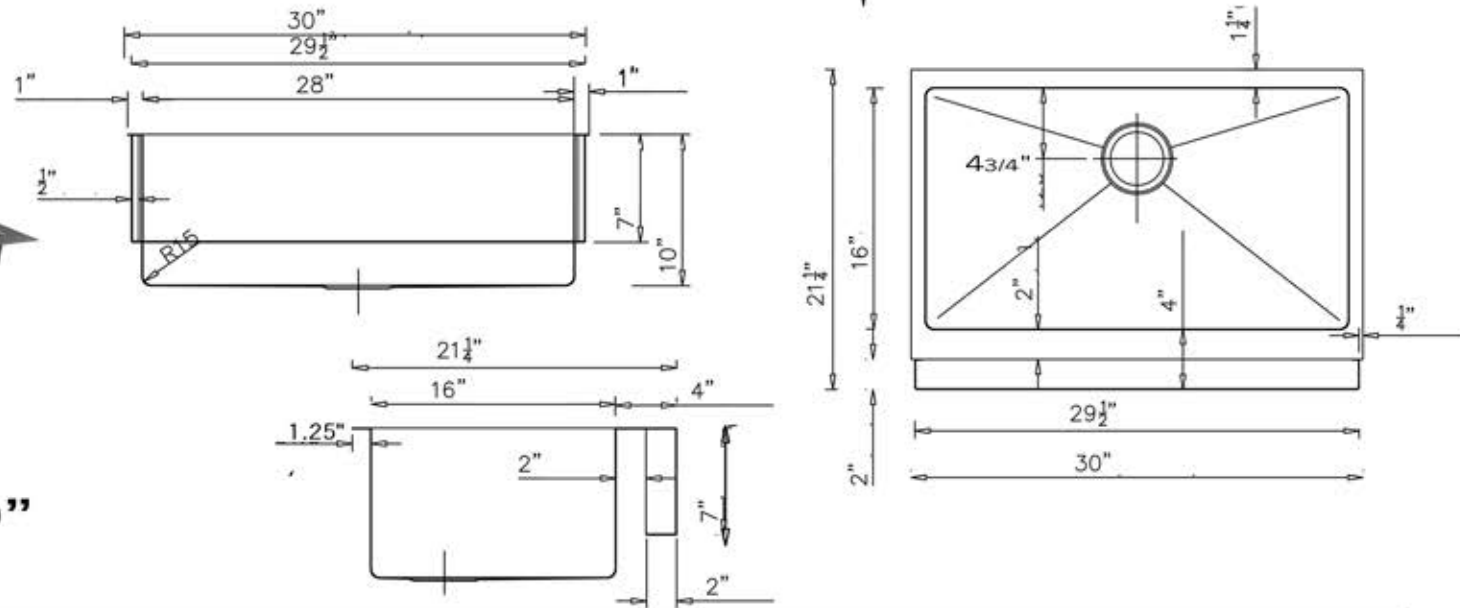

Pro Series Collection

16 Gauge Stainless Farmhouse Apron Sink

MODEL:
EZAPRON30

“PATENTED”
DESIGN

Overall Dimensions	Large Bowl	Apron Height	Bowl Depth	Drain Dimensions
30" x 21.25"	28" x 16"	7"	10"	3.5" Opening

ATTENTION!

Designed for framed cabinets. The distance from cabinet top to the cabinet door must be greater than seven inches.

PROJECT/ NAME:

ARCHITECT/CONTRACTOR:

MODEL:

JOB NOTES: