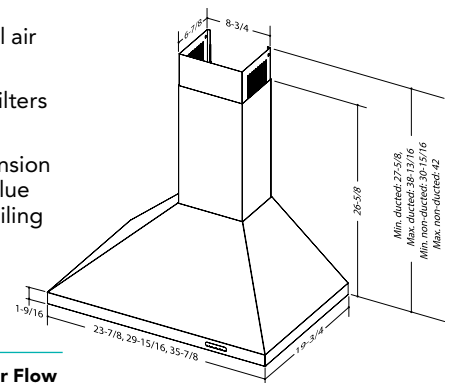

- 
STAINLESS
 EW4824SS
 EW4830SS
 EW4836SS
- 
BLACK STAINLESS
 EW4830BLS
 EW4836BLS
- 
WHITE
 EW4830WH

- Quiet 400 CFM blower operates at a best in class 6.5 sones on high and 1.5 sones at normal speed. HVI certified.
- Bright 2-level LED module (included).
- Tap-touch, three-speed capacitive control features a smooth, easy-to-clean surface.
- Dishwasher-safe deluxe filters feature quick-release latch for easy removal.
- Reduce airflow to 300 CFM with optional air flow reducer—ARP64.
- Optional non-duct recirculation kit and filters available.
- Ducted/non-ducted telescopic flue extension accommodates 8' to 9' ceiling heights. Flue extensions available to accommodate ceiling heights from 9' to 10'.