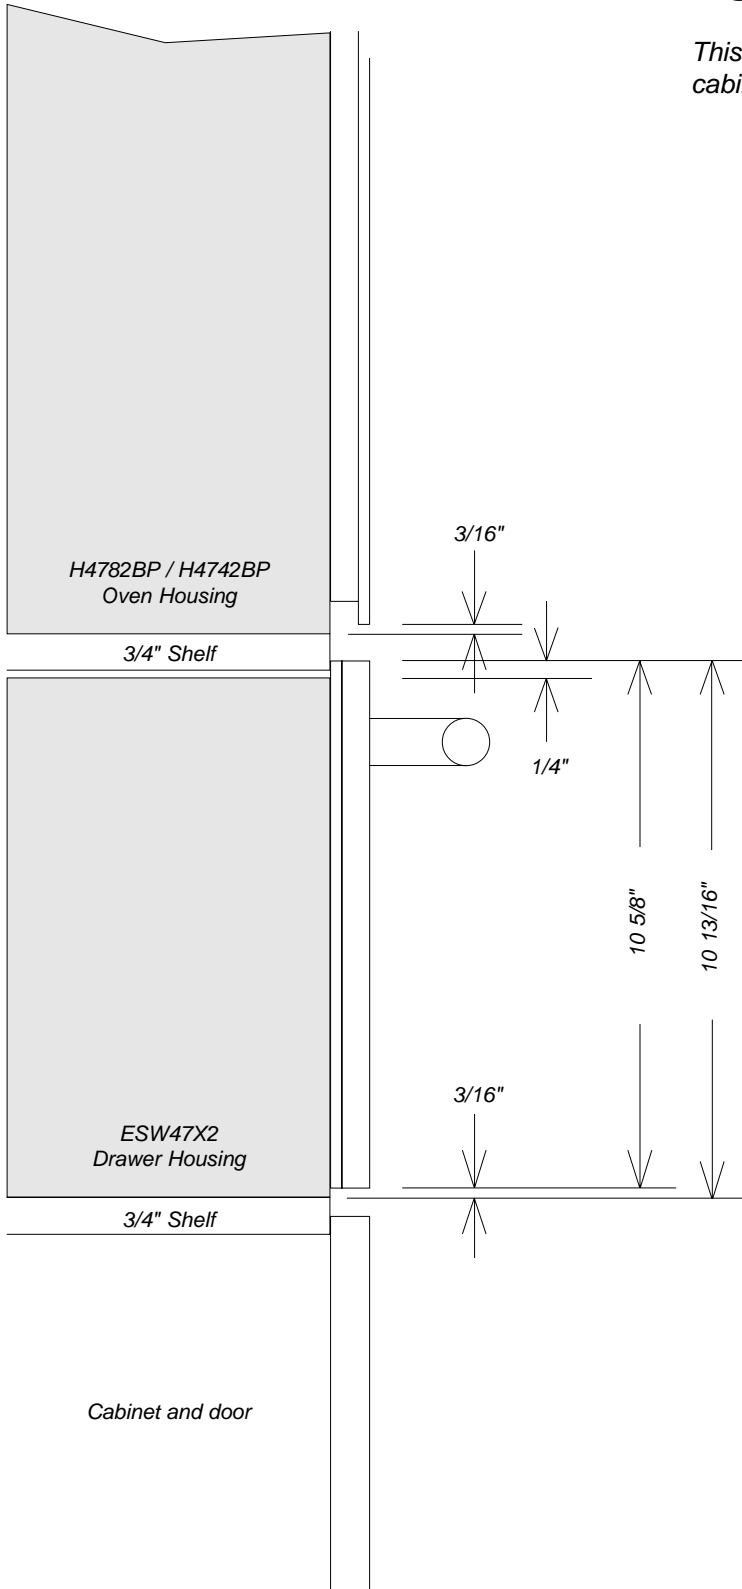

Product and Cutout Dimensions

70cm Warming Drawers

ESW4702FB/ESW4712/ESW4722

Location Codes
E - 5 foot - 120 Volt - 15 Amp 3-wire molded plug connects left upper rear.
O - Standard NEMA 5-15 outlet. Location must be accessible.
Notes
• All installations must be done in accordance with local codes.

NOTE: Drawing is not to scale.
SPECIFICATION SHEETS 150209

Product Details

70cm Warming Drawers

ESW4702FB/ESW4712/ESW4722

ESW4702FB Custom Panels

This unit is designed to accept a custom door panel supplied by the cabinet maker. Panel size is as follows:

Width: 27 3/8"
Height: 10 5/8"
Thickness: Minimum of 3/8"

Maximum panel weight: 11 Pounds

NOTE: Drawing is not to scale.
SPECIFICATION SHEETS 150209