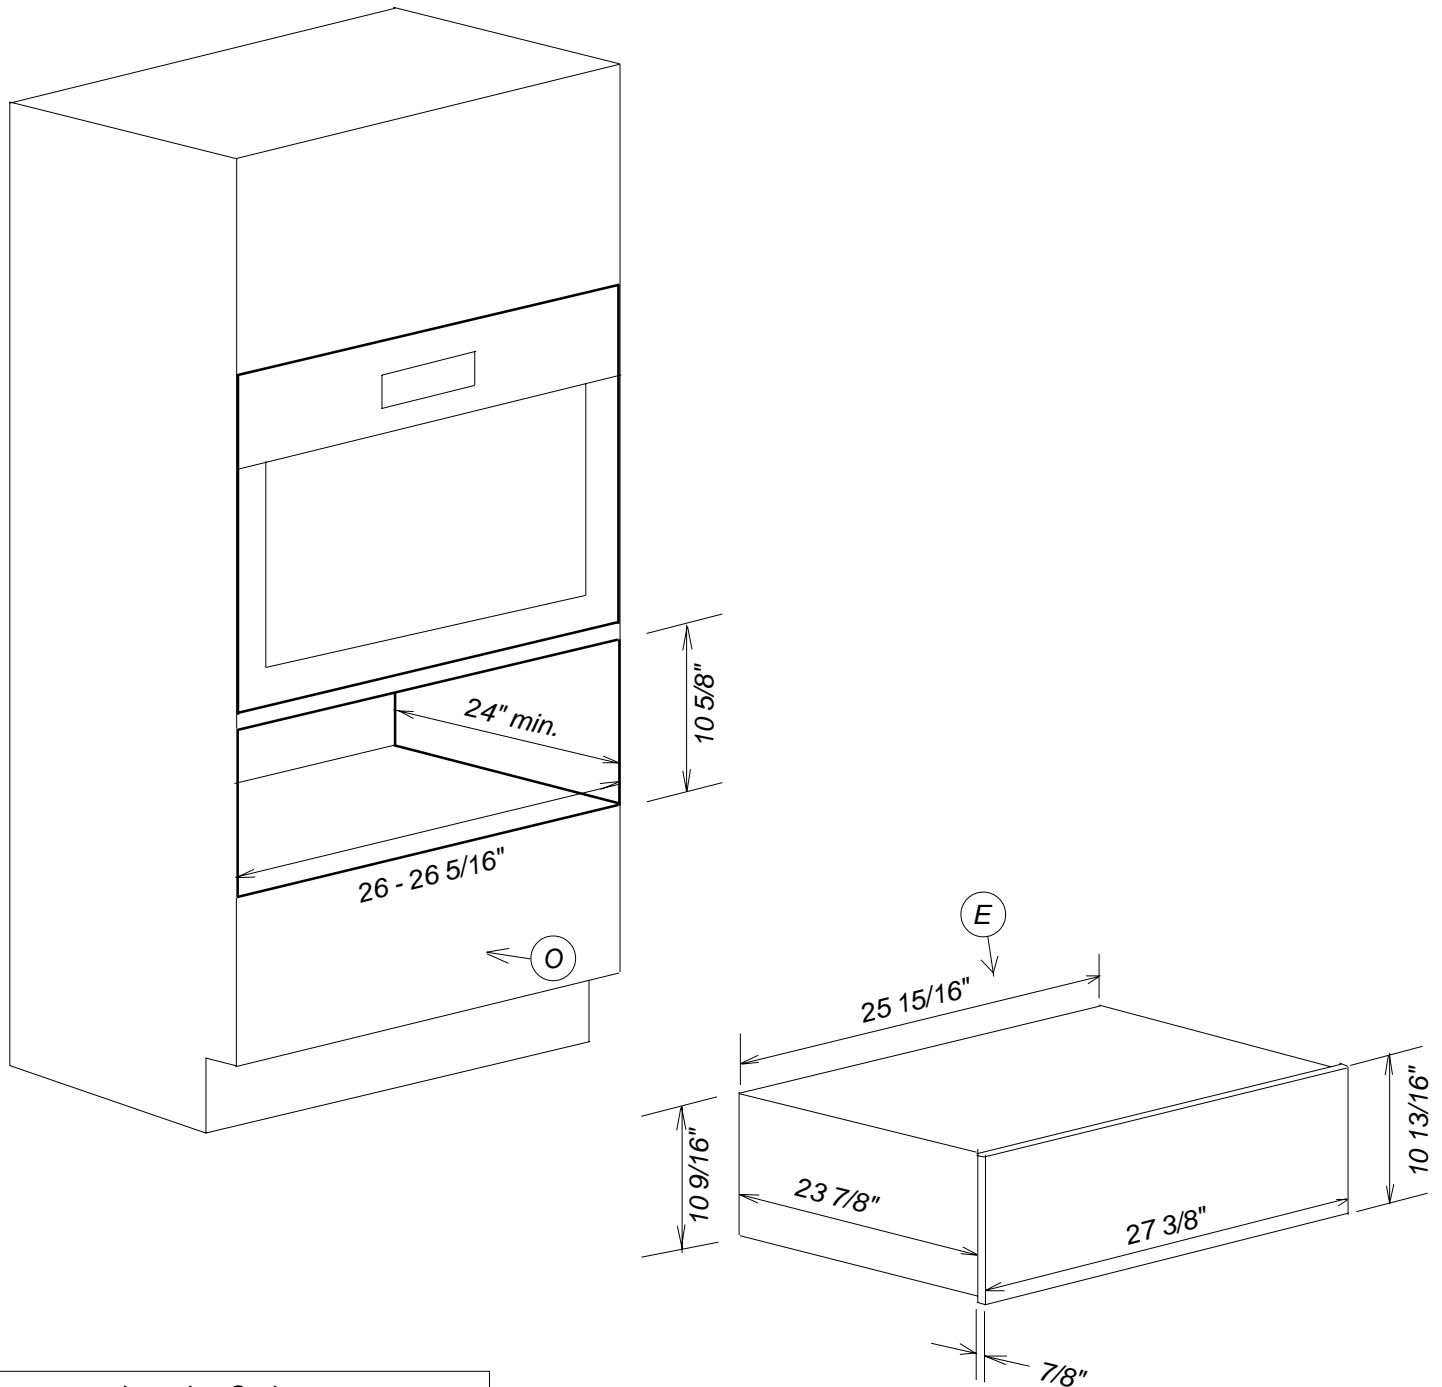

Product and Cutout Dimensions

70cm Warming Drawers

ESW4702FB/ESW4712/ESW4722

Location Codes
E - 5 foot - 120 Volt - 15 Amp 3-wire molded plug connects left upper rear.
O - Standard NEMA 5-15 outlet. Location must be accessible.
Notes
• All installations must be done in accordance with local codes.

NOTE: Drawing is not to scale.
SPECIFICATION SHEETS 150209

Product Details

70cm Warming Drawers

ESW4702FB/ESW4712/ESW4722

ESW4702FB Custom Panels

This unit is designed to accept a custom door panel supplied by the cabinet maker. Panel size is as follows:

Width: 27 3/8"
Height: 10 5/8"
Thickness: Minimum of 3/8"

Maximum panel weight: 11 Pounds

NOTE: Drawing is not to scale.
SPECIFICATION SHEETS 150209