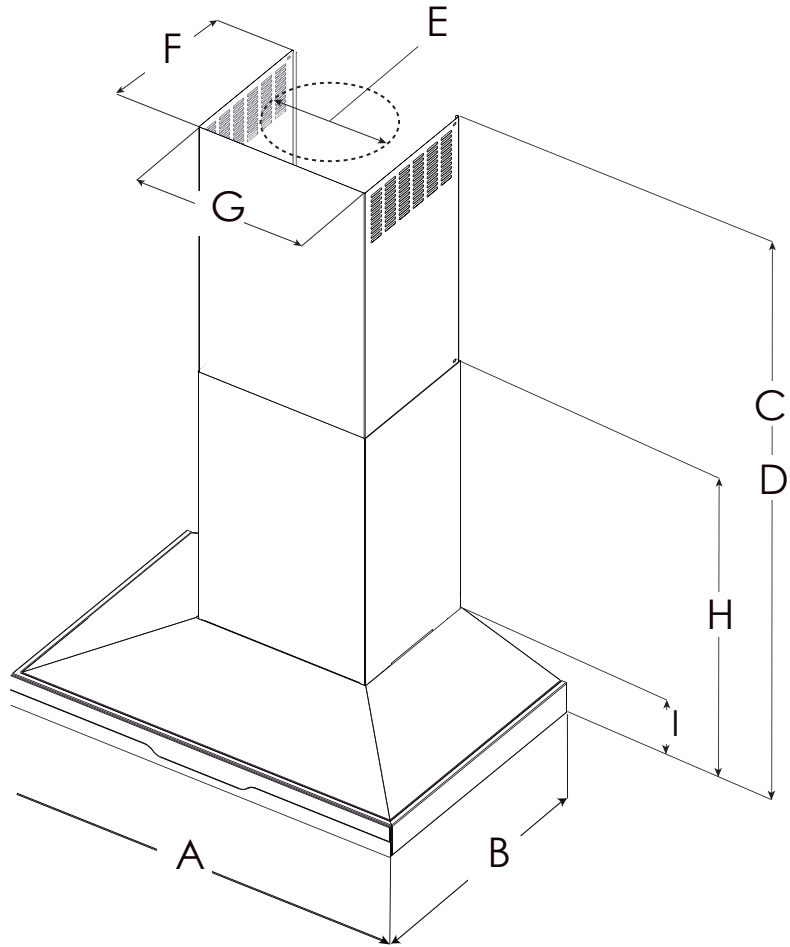

STONE

EST630S

EST636SS

	EST630S	EST636SS
A	30" (76 cm)	36" (91.2 cm)
B	19 7/8" (50.5 cm)	
C*	Max: 42 1/4" (107.3 cm) Min: 28 17/64" (71.8 cm)	
D**	Max: 38 45/64" (98.3 cm) Min: 24 39/64" (62.5 cm)	
E	6" (15.2 cm)	
F	10 35/64" (26.8 cm)	
G	13 1/32" (33.1 cm)	
H	23 15/16" (60.8 cm)	
I	4 61/64" (12.6 cm)	

* Ductless (Recirculating)

** Ducted version