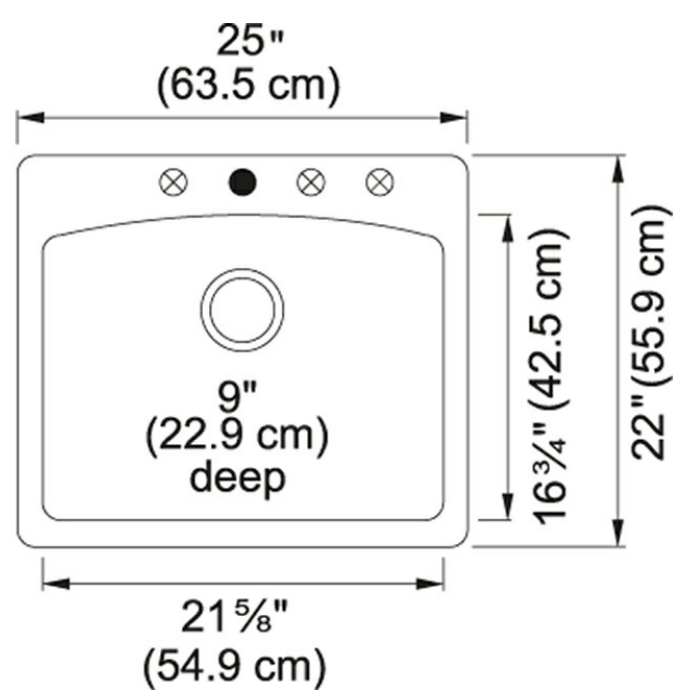

## Ellipse ESPW25229-1 Granite Polar White

Product Picture

Technical Drawing

Product Dimensions

Width overall	22"
Depth Overall	9"
Length of large bowl	21 5/8"
Width of large bowl	16 3/4"
Depth of large bowl	9"
Minimum Cabinet Size	27"

General Information

Type of Material	Granite
Number of Bowls	1
Faucet Hole	4 pre-drilled
Where to buy	Showroom

Article Numbers

FUN#	114.0643.364
US Part Number	ESPW25229-1