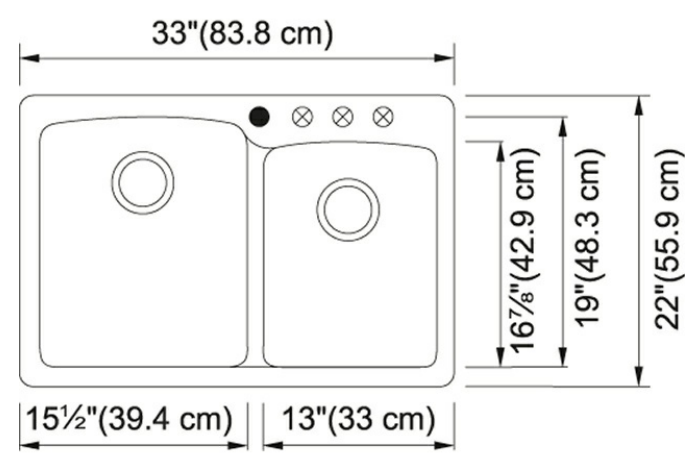

## Ellipse EOSG33229-1 Granite Stone Grey

Product Picture

Technical Drawing

Product Dimensions

|                      |         |
|----------------------|---------|
| Length overall       | 33"     |
| Width overall        | 22"     |
| Depth Overall        | 9"      |
| Length of large bowl | 15 1/2" |
| Width of large bowl  | 19"     |
| Depth of large bowl  | 9"      |
| Length of small bowl | 13"     |
| Width of small bowl  | 16 7/8" |
| Depth of small bowl  | 8"      |
| Minimum Cabinet Size | 36"     |