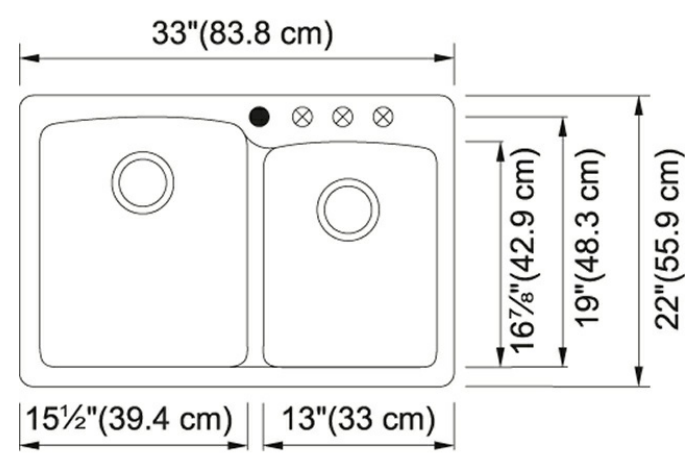

## Ellipse EOPW33229-1 Granite Polar White

Product Picture

Technical Drawing

Product Dimensions

Length overall	33"
Width overall	22"
Length of large bowl	15 1/2"
Width of large bowl	19"
Depth of large bowl	9"
Length of small bowl	13"
Width of small bowl	16 7/8"
Depth of small bowl	8"
Minimum Cabinet Size	36"

General Information

Type of Material	Granite
Faucet Hole	4 pre-drilled
Cut-Out Template	No
Where to buy	Showroom

Article Numbers

FUN#	114.0643.363
US Part Number	EOPW33229-1