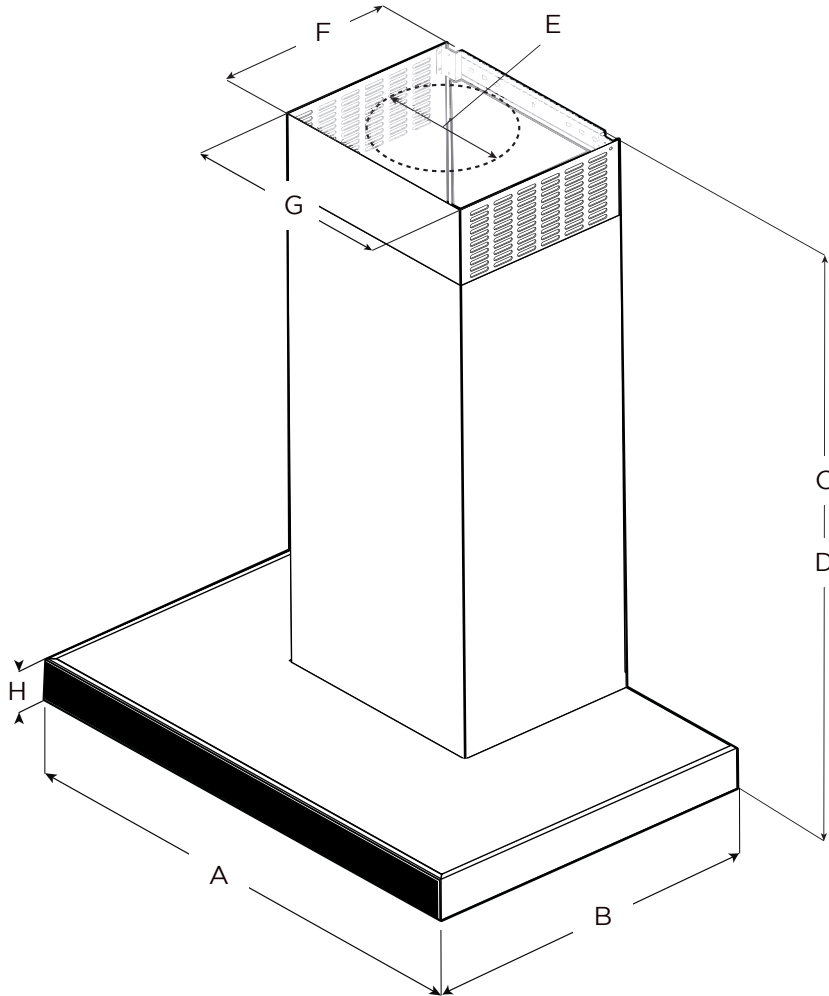

MEZZANO

EMZ630S3

EMZ636S3

	EMZ630S3	EMZ636S3
A	30" (76.2 cm)	36" (91.4 cm)
B	19 ¹¹ / ₁₆ " (50 cm)	
C*	Max: 54 ¹¹ / ₆₄ " (139 cm) Min: 33 ¹¹ / ₃₂ " (86 cm)	
D**	Max: 50 ⁵ / ₁₆ " (129 cm) Min: 29 ¹¹ / ₁₆ " (77 cm)	
E	6" (15.24 cm)	
F	10 ³ / ₄ " (27 cm)	
G	13 ¹ / ₃₂ " (33 cm)	
H	2 ⁶ / ₁₆ " (6 cm)	

* Ductless (Recirculating) version

** Ducted version