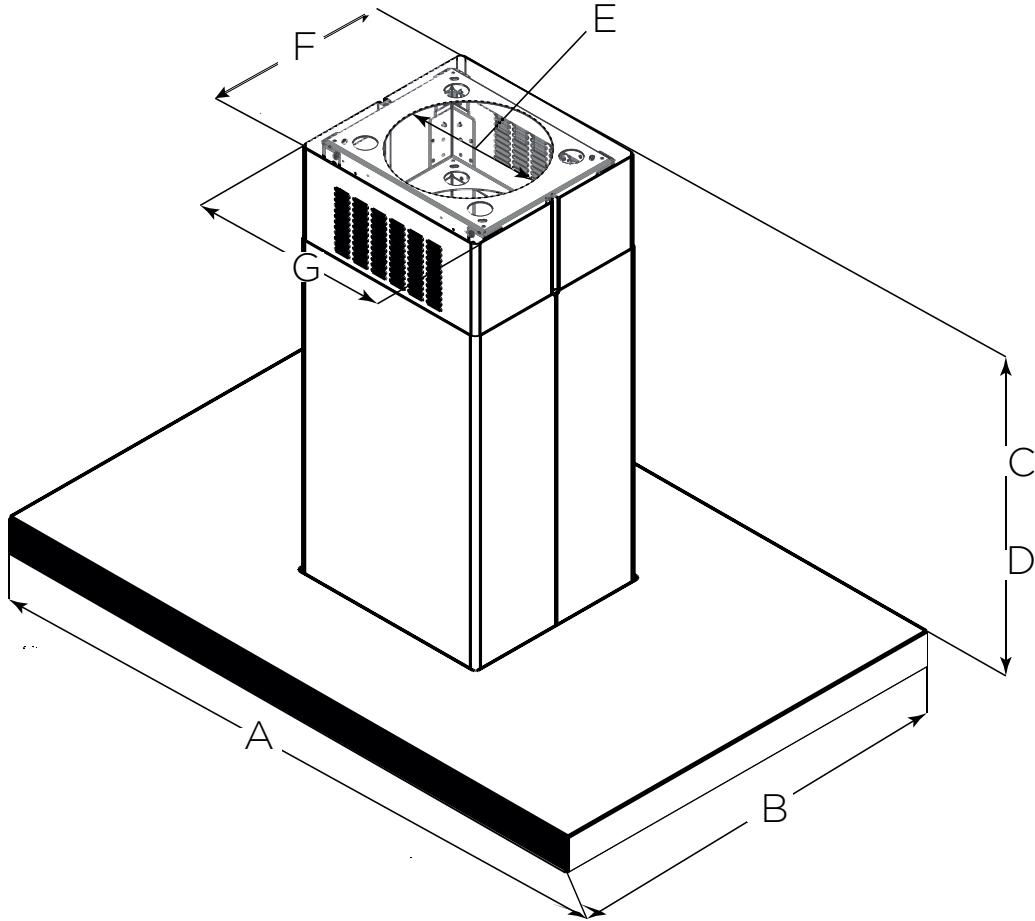

MAGGIORE

EMG636S1

EMG642S1

	EMG636S1	EMG642S1
A	36" (91.4 cm)	42" (106.7cm)
B	27 1/8" (68.9 cm)	
C*	Min: 29 13/16 (75.72cm) Max: 50 1/8 (127.32cm)	
D**	Min: 45" (114.5 cm) Max: 50 1/8 (127.32 cm)	
E	6" (15.9 cm)	
F	12" (30.4cm)	
G	13" (33.24cm)	

* Ductless (Recirculating) version

** Ducted version