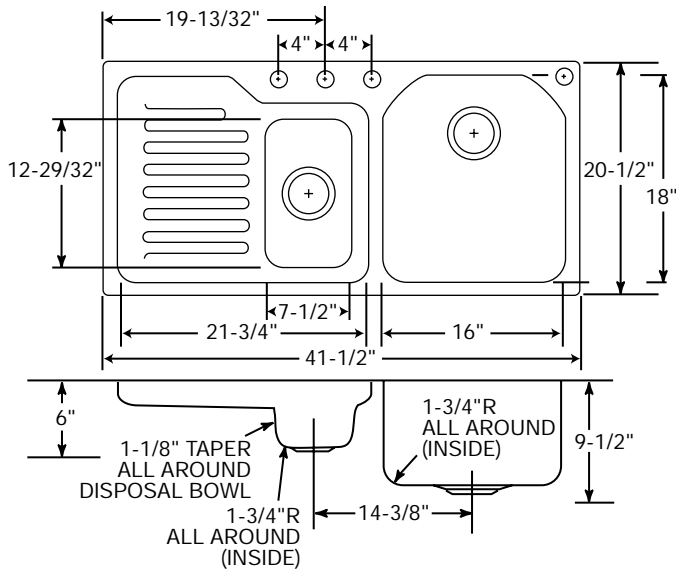

Lustertone® Undermount Double Bowl
Sink with Ribbed Area
Models ELUH4221L and ELUH4221R

ELKAY®
SPECIFICATIONS

SINK DIMENSIONS (INCHES)*

Model Number	Overall		Inside Left Bowl			Inside Right Bowl			Ribbed Area Length	Cutout in Countertop See Template**	No. of 1½" Dia. Faucet Holes 4" Centers	Minimum Cabinet Size	Ship. Wt. Lbs.
	L	W	L	W	D	L	W	D					
ELUH4221R	41½	20½	7½	12⅞	6	16	18	9½	12⅞	See Template**	1, 2, 3 or 4	48	35½

*Length is left to right. Width is front to back.

**Template and countertop mounting clips are packed with every sink.

Model ELUH4221R Illustrated

Installation Profile of ELUH Double Bowl Models
The template provided with each ELUH sink provides the only type of installation recommended by Elkay.

ALL DIMENSIONS IN INCHES, TO CONVERT TO MILLIMETERS MULTIPLY BY 25.4.

In keeping with our policy of continuing product improvement, Elkay reserves the right to change product specifications without notice.