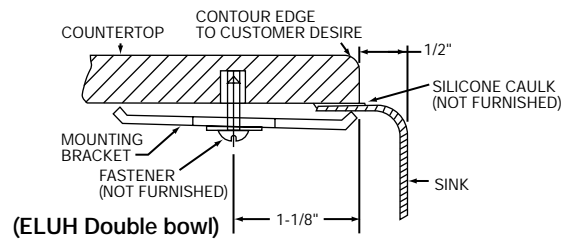

Lustertone® Undermount Double Bowl
Sink with Ribbed Area
Models ELUH4221L and ELUH4221R

ELKAY®
SPECIFICATIONS

SINK DIMENSIONS (INCHES)*

Model Number	Overall		Inside Left Bowl			Inside Right Bowl			Ribbed Area Length	Cutout in Countertop See Template**	No. of 1½" Dia. Faucet Holes 4" Centers	Minimum Cabinet Size	Ship. Wt. Lbs.
	L	W	L	W	D	L	W	D					
ELUH4221R	41½	20½	7½	12⅞	6	16	18	9½	12⅞	See Template**	1, 2, 3 or 4	48	35½

*Length is left to right. Width is front to back.

**Template and countertop mounting clips are packed with every sink.

Model ELUH4221R Illustrated

Installation Profile of ELUH Double Bowl Models
The template provided with each ELUH sink provides the only type of installation recommended by Elkay.

ALL DIMENSIONS IN INCHES, TO CONVERT TO MILLIMETERS MULTIPLY BY 25.4.

In keeping with our policy of continuing product improvement, Elkay reserves the right to change product specifications without notice.