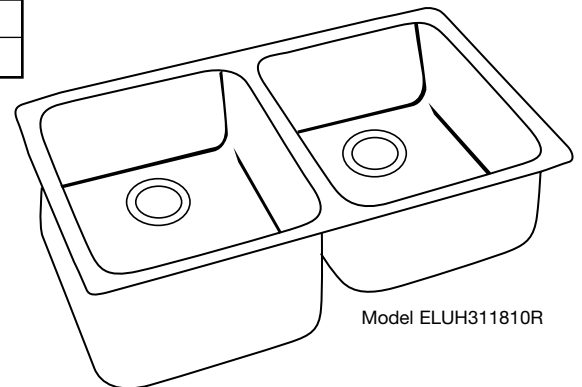

OTHER

Drain Opening: 3-1/2".

Note: All Elkay undermount sinks are designed to affix easily to the underside of any solid surface countertop.

OPTIONAL ACCESSORIES

Rinsing Baskets: LKWRB1316SS or LKWERBSS, LKWUCSS (utensil caddy).

Bottom Grid: LKWOBG1316SS.

Cutting Boards: CB1613, CB1713, CBR1316 or CBS1316.

SINK DIMENSIONS (INCHES)*

Model Number	Overall		Inside Left Bowl			Inside Right Bowl			Cutout in Countertop	Minimum Cabinet Size
	L	W	L	W	D	L	W	D		
ELUH3118	30 ³ / ₄	18 ¹ / ₂	13 ¹ / ₂	16	7 ⁷ / ₈	13 ¹ / ₂	16	7 ⁷ / ₈	See Template**	36
ELUH311810	30 ³ / ₄	18 ¹ / ₂	13 ¹ / ₂	16	10	13 ¹ / ₂	16	10		36
ELUH311810L	30 ³ / ₄	18 ¹ / ₂	13 ¹ / ₂	16	7 ⁷ / ₈	13 ¹ / ₂	16	10		36
ELUH311810R	30 ³ / ₄	18 ¹ / ₂	13 ¹ / ₂	16	10	13 ¹ / ₂	16	7 ⁷ / ₈		36

*Length is left to right. Width is front to back.

**Template and countertop mounting clips are packed with every sink.

Model ELUH3118

Model ELUH311810L

Model ELUH311810R

Installation Profile of ELUH Double Bowl Models

The template provided with each ELUH sink provides the only type of installation recommended by Elkay.

SEE OTHER SIDE FOR PRODUCT DIMENSIONS.

ALL DIMENSIONS IN INCHES, TO CONVERT TO MILLIMETERS MULTIPLY BY 25.4.