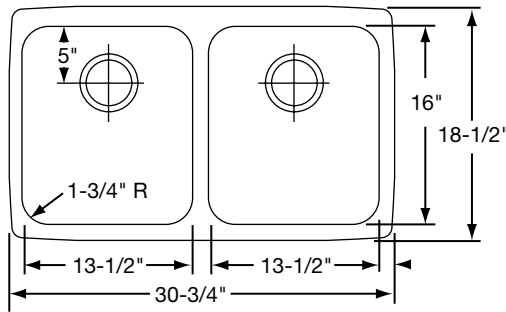

Bottom Grid: LKWOBG1316SS.

Cutting Boards: CB1613, CB1713, CBR1316 or CBS1316.

SINK DIMENSIONS (INCHES)*

Model Number	Overall		Inside Left Bowl			Inside Right Bowl			Cutout in Countertop	Minimum Cabinet Size
	L	W	L	W	D	L	W	D		
ELUH3118	30 ³ / ₄	18 ¹ / ₂	13 ¹ / ₂	16	7 ⁷ / ₈	13 ¹ / ₂	16	7 ⁷ / ₈	See Template**	36
ELUH311810	30 ³ / ₄	18 ¹ / ₂	13 ¹ / ₂	16	10	13 ¹ / ₂	16	10		36
ELUH311810L	30 ³ / ₄	18 ¹ / ₂	13 ¹ / ₂	16	7 ⁷ / ₈	13 ¹ / ₂	16	10		36
ELUH311810R	30 ³ / ₄	18 ¹ / ₂	13 ¹ / ₂	16	10	13 ¹ / ₂	16	7 ⁷ / ₈		36

*Length is left to right. Width is front to back.

**Template and countertop mounting clips are packed with every sink.

Model ELUH3118

Model ELUH311810L

Model ELUH311810R

Installation Profile of ELUH Double Bowl Models

The template provided with each ELUH sink provides the only type of installation recommended by Elkay.

SEE OTHER SIDE FOR PRODUCT DIMENSIONS.

ALL DIMENSIONS IN INCHES, TO CONVERT TO MILLIMETERS MULTIPLY BY 25.4.

**Lustertone® Undermount Double Bowl Sink
Model ELUH3118 Series**

**ELKAY®
SPECIFICATIONS**

Model ELUH3118 Illustrated

Model ELUH311810 Illustrated

Model ELUH31181010L Illustrated

Model ELUH311810R Illustrated