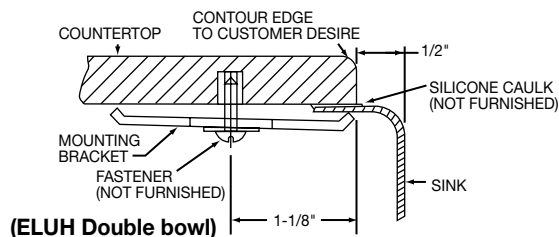

OTHER

Drain Opening: 3-1/2".

Note: All Elkay undermount sinks are designed to affix easily to the underside of any solid surface countertop.

OPTIONAL ACCESSORIES

Rinsing Baskets: LKWRB1316SS or LKWERBSS, LKWUCSS (utensil caddy).

Bottom Grid: LKWOBG1316SS.

Cutting Boards: CB1613, CB1713, CBR1316 or CBS1316.

SINK DIMENSIONS (INCHES)*

Model Number	Overall		Inside Left Bowl			Inside Right Bowl			Cutout in Countertop	Minimum Cabinet Size
	L	W	L	W	D	L	W	D		
ELUH3118	30 ³ / ₄	18 ¹ / ₂	13 ¹ / ₂	16	7 ⁷ / ₈	13 ¹ / ₂	16	7 ⁷ / ₈	See Template**	36
ELUH311810	30 ³ / ₄	18 ¹ / ₂	13 ¹ / ₂	16	10	13 ¹ / ₂	16	10		36
ELUH311810L	30 ³ / ₄	18 ¹ / ₂	13 ¹ / ₂	16	7 ⁷ / ₈	13 ¹ / ₂	16	10		36
ELUH311810R	30 ³ / ₄	18 ¹ / ₂	13 ¹ / ₂	16	10	13 ¹ / ₂	16	7 ⁷ / ₈		36

*Length is left to right. Width is front to back.

**Template and countertop mounting clips are packed with every sink.

Model ELUH3118

Model ELUH311810L

Model ELUH311810R

Installation Profile of ELUH Double Bowl Models

The template provided with each ELUH sink provides the only type of installation recommended by Elkay.

SEE OTHER SIDE FOR PRODUCT DIMENSIONS.

ALL DIMENSIONS IN INCHES, TO CONVERT TO MILLIMETERS MULTIPLY BY 25.4.