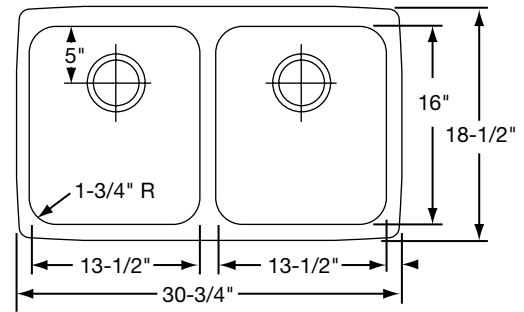

Bottom Grid: LKWOBG1316SS.

Cutting Boards: CB1613, CB1713, CBR1316 or CBS1316.

SINK DIMENSIONS (INCHES)*

Model Number	Overall		Inside Left Bowl			Inside Right Bowl			Cutout in Countertop	Minimum Cabinet Size
	L	W	L	W	D	L	W	D		
ELUH3118	30 ³ / ₄	18 ¹ / ₂	13 ¹ / ₂	16	7 ⁷ / ₈	13 ¹ / ₂	16	7 ⁷ / ₈	See Template**	36
ELUH311810	30 ³ / ₄	18 ¹ / ₂	13 ¹ / ₂	16	10	13 ¹ / ₂	16	10		36
ELUH311810L	30 ³ / ₄	18 ¹ / ₂	13 ¹ / ₂	16	7 ⁷ / ₈	13 ¹ / ₂	16	10		36
ELUH311810R	30 ³ / ₄	18 ¹ / ₂	13 ¹ / ₂	16	10	13 ¹ / ₂	16	7 ⁷ / ₈		36

*Length is left to right. Width is front to back.

**Template and countertop mounting clips are packed with every sink.

Model ELUH3118

Model ELUH311810L

Model ELUH311810R

Installation Profile of ELUH Double Bowl Models

The template provided with each ELUH sink provides the only type of installation recommended by Elkay.

SEE OTHER SIDE FOR PRODUCT DIMENSIONS.

ALL DIMENSIONS IN INCHES, TO CONVERT TO MILLIMETERS MULTIPLY BY 25.4.

**Lustertone® Undermount Double Bowl Sink
Model ELUH3118 Series**

**ELKAY®
SPECIFICATIONS**

Model ELUH3118 Illustrated

Model ELUH311810 Illustrated

Model ELUH31181010L Illustrated

Model ELUH311810R Illustrated