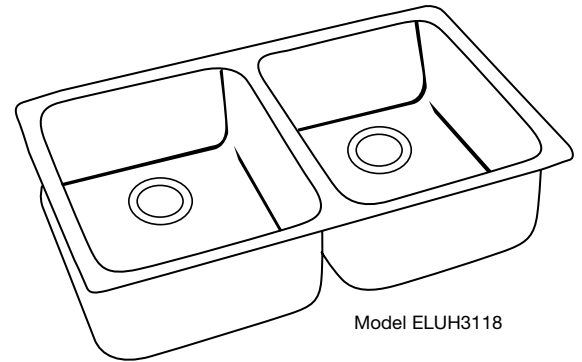

OTHER

Drain Opening: 3-1/2".

Note: All Elkay undermount sinks are designed to affix easily to the underside of any solid surface countertop.

OPTIONAL ACCESSORIES

Rinsing Baskets: LKWRB1316SS or LKWERBSS, LKWUCSS (utensil caddy).

Bottom Grid: LKWOBG1316SS.

Cutting Boards: CB1613, CB1713, CBR1316 or CBS1316.

SINK DIMENSIONS (INCHES)*

Model Number	Overall		Inside Left Bowl			Inside Right Bowl			Cutout in Countertop	Minimum Cabinet Size
	L	W	L	W	D	L	W	D		
ELUH3118	30 ³ / ₄	18 ¹ / ₂	13 ¹ / ₂	16	7 ⁷ / ₈	13 ¹ / ₂	16	7 ⁷ / ₈	See Template**	36
ELUH311810	30 ³ / ₄	18 ¹ / ₂	13 ¹ / ₂	16	10	13 ¹ / ₂	16	10		36
ELUH311810L	30 ³ / ₄	18 ¹ / ₂	13 ¹ / ₂	16	7 ⁷ / ₈	13 ¹ / ₂	16	10		36
ELUH311810R	30 ³ / ₄	18 ¹ / ₂	13 ¹ / ₂	16	10	13 ¹ / ₂	16	7 ⁷ / ₈		36

*Length is left to right. Width is front to back.

**Template and countertop mounting clips are packed with every sink.

Model ELUH3118

Model ELUH311810L

Model ELUH311810R

Installation Profile of ELUH Double Bowl Models

The template provided with each ELUH sink provides the only type of installation recommended by Elkay.

SEE OTHER SIDE FOR PRODUCT DIMENSIONS.

ALL DIMENSIONS IN INCHES, TO CONVERT TO MILLIMETERS MULTIPLY BY 25.4.