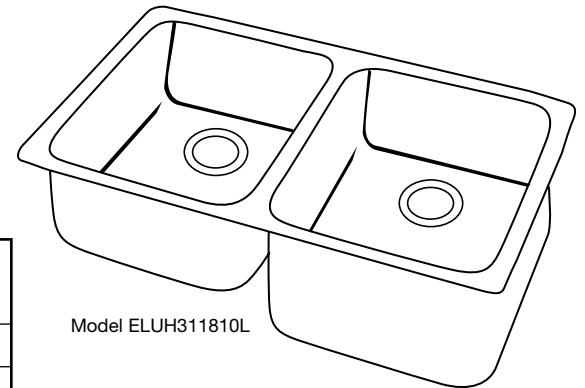

OTHER

Drain Opening: 3-1/2".

Note: All Elkay undermount sinks are designed to affix easily to the underside of any solid surface countertop.

OPTIONAL ACCESSORIES

Rinsing Baskets: LKWRB1316SS or LKWERBSS, LKWUCSS (utensil caddy).

Bottom Grid: LKWOBG1316SS.

Cutting Boards: CB1613, CB1713, CBR1316 or CBS1316.

SINK DIMENSIONS (INCHES)*

Model Number	Overall		Inside Left Bowl			Inside Right Bowl			Cutout in Countertop	Minimum Cabinet Size
	L	W	L	W	D	L	W	D		
ELUH3118	30 ³ / ₄	18 ¹ / ₂	13 ¹ / ₂	16	7 ⁷ / ₈	13 ¹ / ₂	16	7 ⁷ / ₈	See Template**	36
ELUH311810	30 ³ / ₄	18 ¹ / ₂	13 ¹ / ₂	16	10	13 ¹ / ₂	16	10		36
ELUH311810L	30 ³ / ₄	18 ¹ / ₂	13 ¹ / ₂	16	7 ⁷ / ₈	13 ¹ / ₂	16	10		36
ELUH311810R	30 ³ / ₄	18 ¹ / ₂	13 ¹ / ₂	16	10	13 ¹ / ₂	16	7 ⁷ / ₈		36

*Length is left to right. Width is front to back.

**Template and countertop mounting clips are packed with every sink.

Model ELUH3118

Model ELUH311810L

Model ELUH311810R

Installation Profile of ELUH Double Bowl Models

The template provided with each ELUH sink provides the only type of installation recommended by Elkay.

SEE OTHER SIDE FOR PRODUCT DIMENSIONS.

ALL DIMENSIONS IN INCHES, TO CONVERT TO MILLIMETERS MULTIPLY BY 25.4.