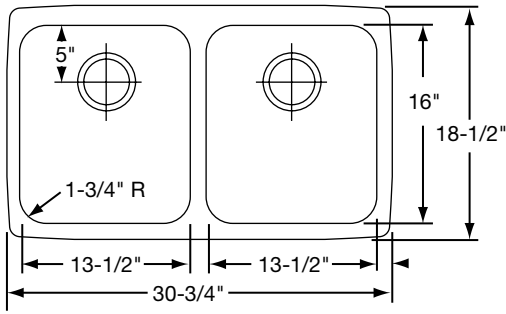

**Lustertone® Undermount Double Bowl Sink
Model ELUH3118 Series**

**ELKAY®
SPECIFICATIONS**

Model ELUH3118 Illustrated