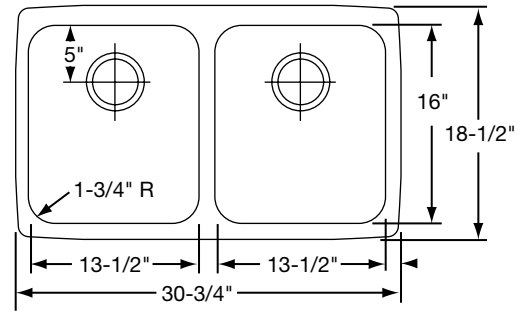

Bottom Grid: LKWOBG1316SS.

Cutting Boards: CB1613, CB1713, CBR1316 or CBS1316.

SINK DIMENSIONS (INCHES)*

Model Number	Overall		Inside Left Bowl			Inside Right Bowl			Cutout in Countertop	Minimum Cabinet Size
	L	W	L	W	D	L	W	D		
ELUH3118	30 ³ / ₄	18 ¹ / ₂	13 ¹ / ₂	16	7 ⁷ / ₈	13 ¹ / ₂	16	7 ⁷ / ₈	See Template**	36
ELUH311810	30 ³ / ₄	18 ¹ / ₂	13 ¹ / ₂	16	10	13 ¹ / ₂	16	10		36
ELUH311810L	30 ³ / ₄	18 ¹ / ₂	13 ¹ / ₂	16	7 ⁷ / ₈	13 ¹ / ₂	16	10		36
ELUH311810R	30 ³ / ₄	18 ¹ / ₂	13 ¹ / ₂	16	10	13 ¹ / ₂	16	7 ⁷ / ₈		36

*Length is left to right. Width is front to back.

**Template and countertop mounting clips are packed with every sink.

Model ELUH3118

Model ELUH311810L

Model ELUH311810R

Installation Profile of ELUH Double Bowl Models

The template provided with each ELUH sink provides the only type of installation recommended by Elkay.

SEE OTHER SIDE FOR PRODUCT DIMENSIONS.

ALL DIMENSIONS IN INCHES, TO CONVERT TO MILLIMETERS MULTIPLY BY 25.4.

**Lustertone® Undermount Double Bowl Sink
Model ELUH3118 Series**

**ELKAY®
SPECIFICATIONS**

Model ELUH3118 Illustrated

Model ELUH311810 Illustrated

Model ELUH31181010L Illustrated

Model ELUH311810R Illustrated