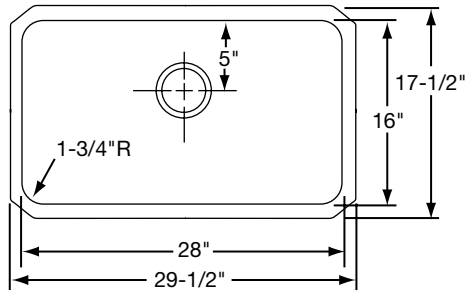

DESIGN FEATURES

Bowl Depth: 7-1/2" (ELU[H]2816), 10" (ELU[H]281610), 11-1/2" (ELU[H]281612).

Finish: Exposed surfaces are hand blended to a lustrous high-lighted satin finish. ELUH models have highlighted inside top bowl radius.

Installation: See illustrated profile on reverse side.

Model ELUH2816

OPTIONAL ACCESSORIES

Rinsing Basket: LKRB1520 or LKERBSS.

Bottom Grid: LKOBG2816.

SINK DIMENSIONS (INCHES)*

Model Number	Overall		Inside Each Bowl			Cutout in Countertop	Minimum Cabinet Size	Ship. Wt. Lbs.
	L	W	L	W	D			
ELU2816	29 1/2	17 1/2	28	16	7 1/2	See Template**	36	15 1/4
ELU281610	29 1/2	17 1/2	28	16	10		36	22 3/4
ELU281612	29 1/2	17 1/2	28	16	11 1/2		36	23
ELUH2816	30 1/2	18 1/2	28	16	7 1/2		36	19
ELUH281610	30 1/2	18 1/2	28	16	10		36	22 3/4
ELUH281612	30 1/2	18 1/2	28	16	11 1/2		36	23

*Length is left to right. Width is front to back.

**Template and countertop mounting clips are packed with every sink.

SEE OTHER SIDE FOR PRODUCT DIMENSIONS.

ALL DIMENSIONS IN INCHES, TO CONVERT TO MILLIMETERS MULTIPLY BY 25.4.

Model ELU2816 Series

Model ELUH2816 Series

Installation Profile of ELU and ELUH Single Bowl Models

The template provided with each ELU/ELUH sink provides the only type of installation recommended by Elkay.