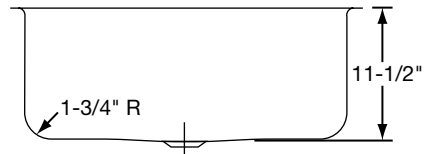

**Lustertone® Undermount Single Bowl Sink
Model ELU2816 and ELUH2816 Series**

**ELKAY®
SPECIFICATIONS**

Installation Profile of ELU and ELUH Single Bowl Models

The template provided with each ELU/ELUH sink provides the only type of installation recommended by Elkay.