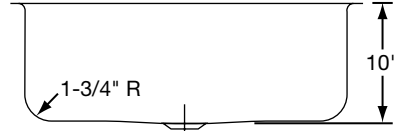

**Lustertone® Undermount Single Bowl Sink
Model ELU2816 and ELUH2816 Series**

**ELKAY®
SPECIFICATIONS**

Installation Profile of ELU and ELUH Single Bowl Models

The template provided with each ELU/ELUH sink provides the only type of installation recommended by Elkay.