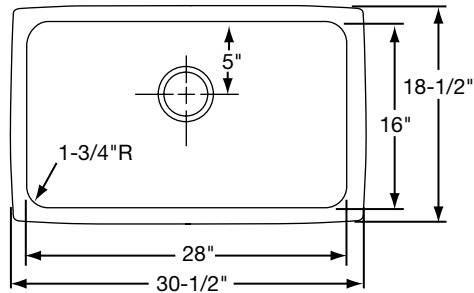

DESIGN FEATURES

Bowl Depth: 7-1/2" (ELU[H]2816), 10" (ELU[H]281610), 11-1/2" (ELU[H]281612).

Finish: Exposed surfaces are hand blended to a lustrous high-lighted satin finish. ELUH models have highlighted inside top bowl radius.

Installation: See illustrated profile on reverse side.

Model ELUH2816

OPTIONAL ACCESSORIES

Rinsing Basket: LKRB1520 or LKERBSS.

Bottom Grid: LKOBG2816.

SINK DIMENSIONS (INCHES)*

Model Number	Overall		Inside Each Bowl			Cutout in Countertop	Minimum Cabinet Size	Ship. Wt. Lbs.
	L	W	L	W	D			
ELU2816	29 1/2	17 1/2	28	16	7 1/2	See Template**	36	15 1/4
ELU281610	29 1/2	17 1/2	28	16	10		36	22 3/4
ELU281612	29 1/2	17 1/2	28	16	11 1/2		36	23
ELUH2816	30 1/2	18 1/2	28	16	7 1/2		36	19
ELUH281610	30 1/2	18 1/2	28	16	10		36	22 3/4
ELUH281612	30 1/2	18 1/2	28	16	11 1/2		36	23

*Length is left to right. Width is front to back.

**Template and countertop mounting clips are packed with every sink.

SEE OTHER SIDE FOR PRODUCT DIMENSIONS.

ALL DIMENSIONS IN INCHES, TO CONVERT TO MILLIMETERS MULTIPLY BY 25.4.

Model ELU2816 Series

Model ELUH2816 Series

Installation Profile of ELU and ELUH Single Bowl Models

The template provided with each ELU/ELUH sink provides the only type of installation recommended by Elkay.