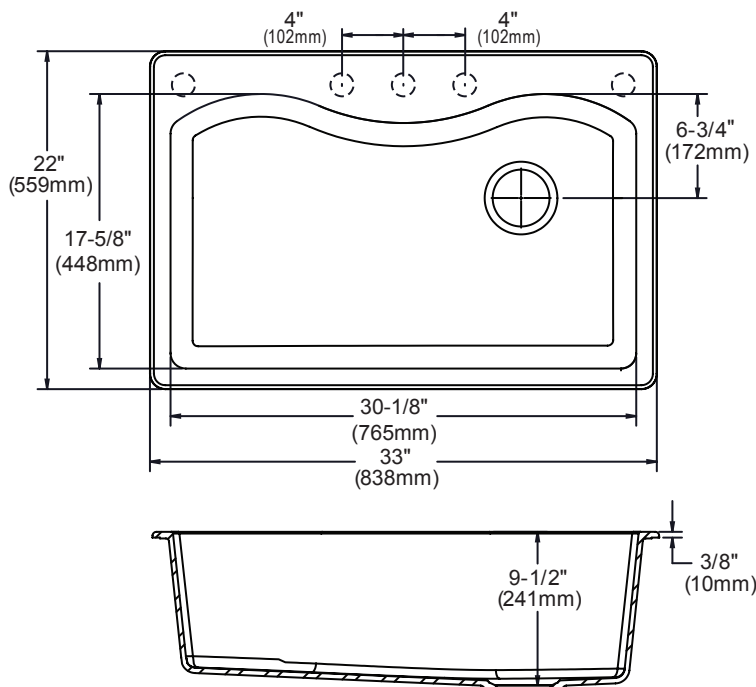

DESIGN FEATURES

Bowl Depth: 9-1/2" (241mm).

Rim Height: 3/8" (10mm).

Color Options with natural accents: Black (BK), Bisque (BQ), Dusk Gray (GY), Mocha (MC), or White (WH).

OTHER

Drain Opening: 3-1/2" (89mm).

Note: Faucet holes are pre-scored for flexible installation.

Installer can punch up to 5 faucet holes.

Sink complies with ASME A112.19.3/ CSA B45.4

Sinks are listed by IAPMO® as meeting the applicable requirements of the Uniform Plumbing Code®, International Plumbing Code®, and National Plumbing Code of Canada.

OPTIONAL ACCESSORIES

Bottom Grid: LKWOBG3017RSS

Cutting Boards: LKCB1417HW

Drains: LKD35, LKS35

SINK DIMENSIONS*

Model Number	Overall		Inside Bowl			Cutout in Countertop 1" Radius (25mm) Corners		No. of Pre-scored 1 1/2" (38mm) Dia Faucet Holes	Minimum Cabinet Size
	L	W	L	W	D	L	W		
ELGS3322R	33 (838mm)	22 (559mm)	30-1/8 (765mm)	17-5/8 (448mm)	9-1/2 (241mm)	32-3/8 (822mm)	21-3/8 (543mm)	5	36 (914mm)

*Length is left to right. Width is front to back.

**Template 0000001442 (available by contacting customer service).

Model ELGS3322R

Cross Profile of Installation

Cross Profile of Installation Prior To Feb. 1, 2013