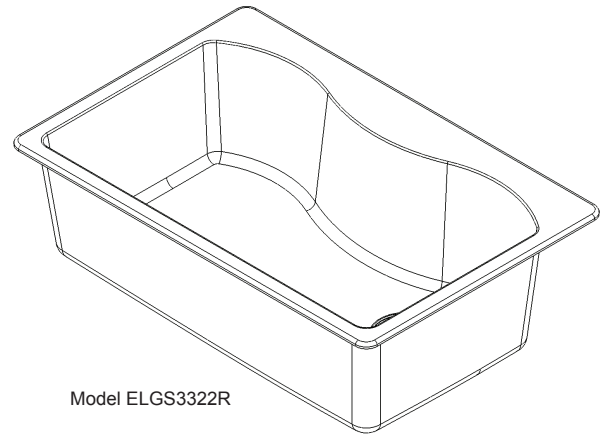

DESIGN FEATURES

Bowl Depth: 9-1/2" (241mm).

Rim Height: 3/8" (10mm).

Color Options with natural accents: Black (BK), Bisque (BQ), Dusk Gray (GY), Mocha (MC), or White (WH).

OTHER

Drain Opening: 3-1/2" (89mm).

OPTIONAL ACCESSORIES

Bottom Grid: LKWOBG3017RSS

Cutting Boards: LKCB1417HW

Drains: LKD35, LKS35

SINK DIMENSIONS*

Model Number	Overall		Inside Bowl			Cutout in Countertop 1" Radius (25mm) Corners		No. of Pre-scored 1 1/2" (38mm) Dia Faucet Holes	Minimum Cabinet Size
	L	W	L	W	D	L	W		
ELGS3322R	33 (838mm)	22 (559mm)	30-1/8 (765mm)	17-5/8 (448mm)	9-1/2 (241mm)	32-3/8 (822mm)	21-3/8 (543mm)	5	36 (914mm)

*Length is left to right. Width is front to back.

**Template 0000001442 (available by contacting customer service).

Model ELGS3322R

Cross Profile of Installation

Cross Profile of Installation Prior To Feb. 1, 2013