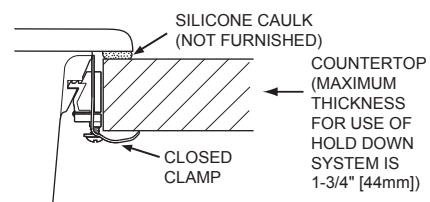

DESIGN FEATURES

Bowl Depth: 9-1/2" (241mm).

Rim Height: 3/8" (10mm).

Color Options with natural accents: Black (BK), Bisque (BQ), Dusk Gray (GY), Mocha (MC), or White (WH).

OTHER

Drain Opening: 3-1/2" (89mm).

OPTIONAL ACCESSORIES

Bottom Grid: LKWOBG3017RSS

Cutting Boards: LKCB1417HW

Drains: LKD35, LKS35

SINK DIMENSIONS*

Model Number	Overall		Inside Bowl			Cutout in Countertop 1" Radius (25mm) Corners		No. of Pre-scored 1 1/2" (38mm) Dia Faucet Holes	Minimum Cabinet Size
	L	W	L	W	D	L	W		
ELGS3322R	33 (838mm)	22 (559mm)	30-1/8 (765mm)	17-5/8 (448mm)	9-1/2 (241mm)	32-3/8 (822mm)	21-3/8 (543mm)	5	36 (914mm)

*Length is left to right. Width is front to back.

**Template 0000001442 (available by contacting customer service).

Model ELGS3322R

Cross Profile of Installation

Cross Profile of Installation Prior To Feb. 1, 2013