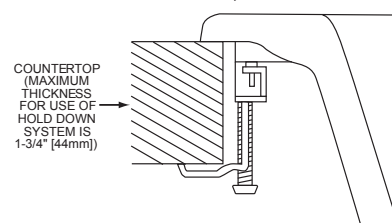

DESIGN FEATURES

Bowl Depth: 9-1/2" (241mm).

Rim Height: 3/8" (10mm).

Color Options with natural accents: Black (BK), Bisque (BQ), Dusk Gray (GY), Mocha (MC), or White (WH).

OTHER

Drain Opening: 3-1/2" (89mm).

OPTIONAL ACCESSORIES

Bottom Grid: LKWOBG3017RSS

Cutting Boards: LKCB1417HW

Drains: LKD35, LKS35

SINK DIMENSIONS*

Model Number	Overall		Inside Bowl			Cutout in Countertop 1" Radius (25mm) Corners		No. of Pre-scored 1 1/2" (38mm) Dia Faucet Holes	Minimum Cabinet Size
	L	W	L	W	D	L	W		
ELGS3322R	33 (838mm)	22 (559mm)	30-1/8 (765mm)	17-5/8 (448mm)	9-1/2 (241mm)	32-3/8 (822mm)	21-3/8 (543mm)	5	36 (914mm)

*Length is left to right. Width is front to back.

**Template 0000001442 (available by contacting customer service).

Model ELGS3322R

Cross Profile of Installation

Cross Profile of Installation Prior To Feb. 1, 2013