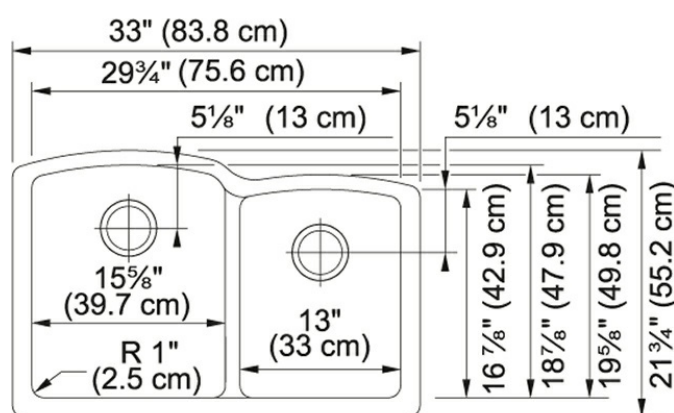

## Ellipse ELG160PWT Granite Polar White

Product Picture

Technical Drawing

Product Dimensions

Length overall	33"
Width overall	21 3/4"
Length of large bowl	15 5/8"
Width of large bowl	19 5/8"
Depth of large bowl	9"
Length of small bowl	13"
Width of small bowl	16 7/8"
Depth of small bowl	8"
Minimum Cabinet Size	36"

General Information

Type of Material	Granite
Number of Bowls	2

Article Numbers

FUN#	125.0637.085
US Part Number	ELG160PWT