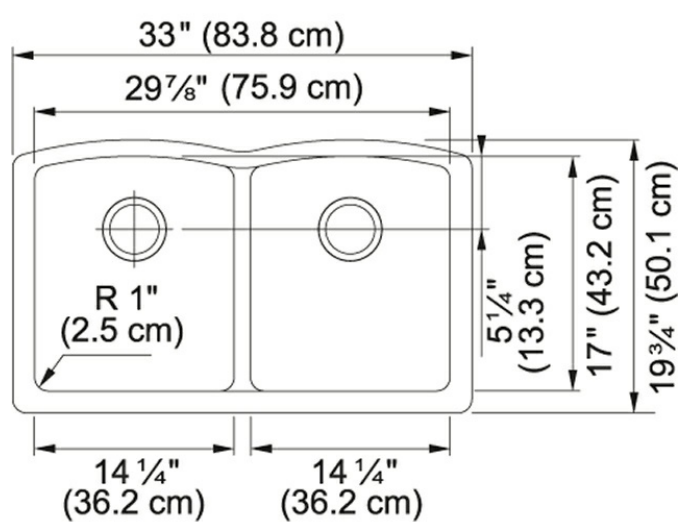

Ellipse ELG120PWT Granite Polar White

Product Picture

Technical Drawing

Product Dimensions

Length overall	33"
Width overall	19 3/4"
Length of large bowl	14 1/4"
Width of large bowl	17"
Depth of large bowl	9"
Length of small bowl	14 1/4"
Width of small bowl	17"
Depth of small bowl	9"
Minimum Cabinet Size	36"

General Information

Type of Material	Granite
Number of Bowls	2

Article Numbers

FUN#	125.0637.084
US Part Number	ELG120PWT