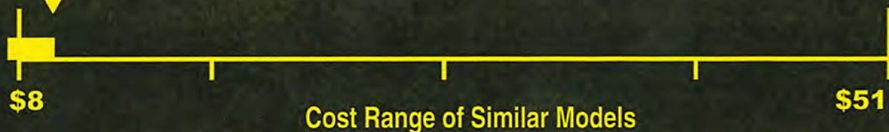

Estimated Yearly Energy Cost

(when used with an electric water heater)

\$10

85

kWh

Estimated Yearly Electricity Use

\$8

Estimated Yearly Energy Cost
(when used with a natural gas water heater)