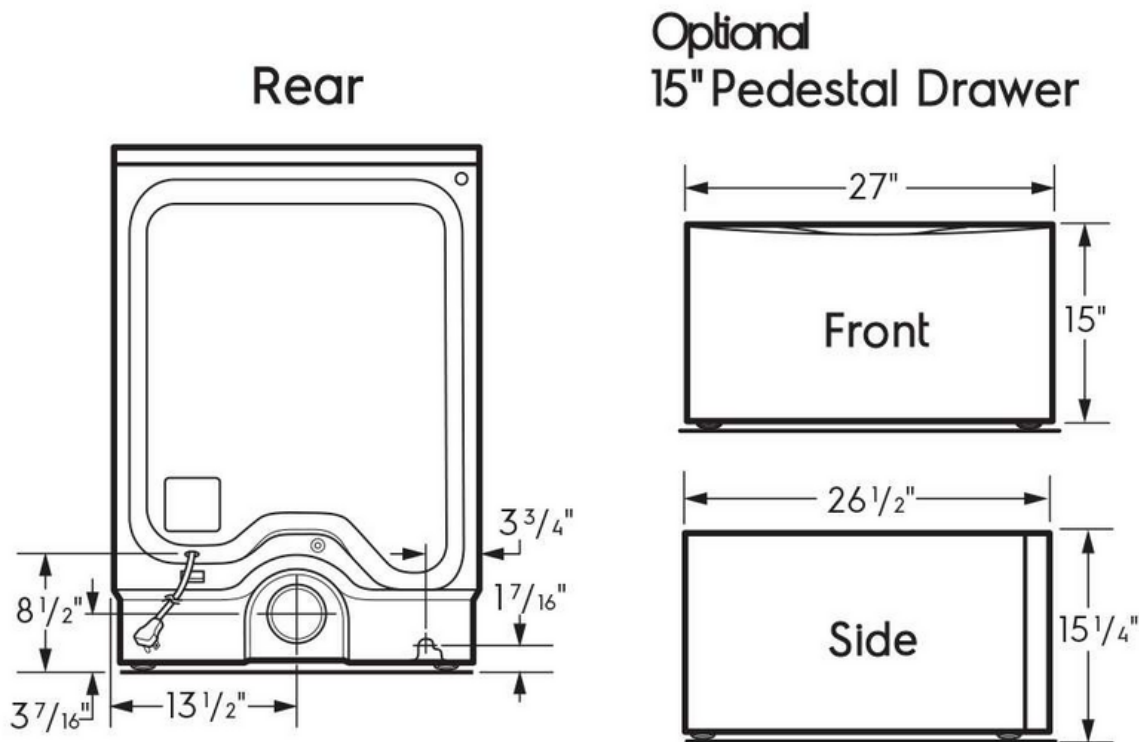

Front Load Perfect Steam™ Gas Dryer with Instant Refresh –
8.0 Cu. Ft. Dryer

Available Products: ELFG7437AG, ELFG7437AW

Available Colors: Glacier Blue, White

Version: 07/23

Safety Certifications and Approvals

UL Listed

Yes

Installation Diagram

We reserve the right to change specifications or discontinue models without notice.

Electrolux Major Appliances, N.A.

USA • 10200 David Taylor Drive • Charlotte, NC 28262 • Charlotte, NC 28262 • 1-877-4electrolux (1-877-435-3287) • electrolux.com/en

CANADA • 5855 Terry Fox Way • Mississauga, ON L5V 3E4 • 1-800-265-8352 • electrolux.ca