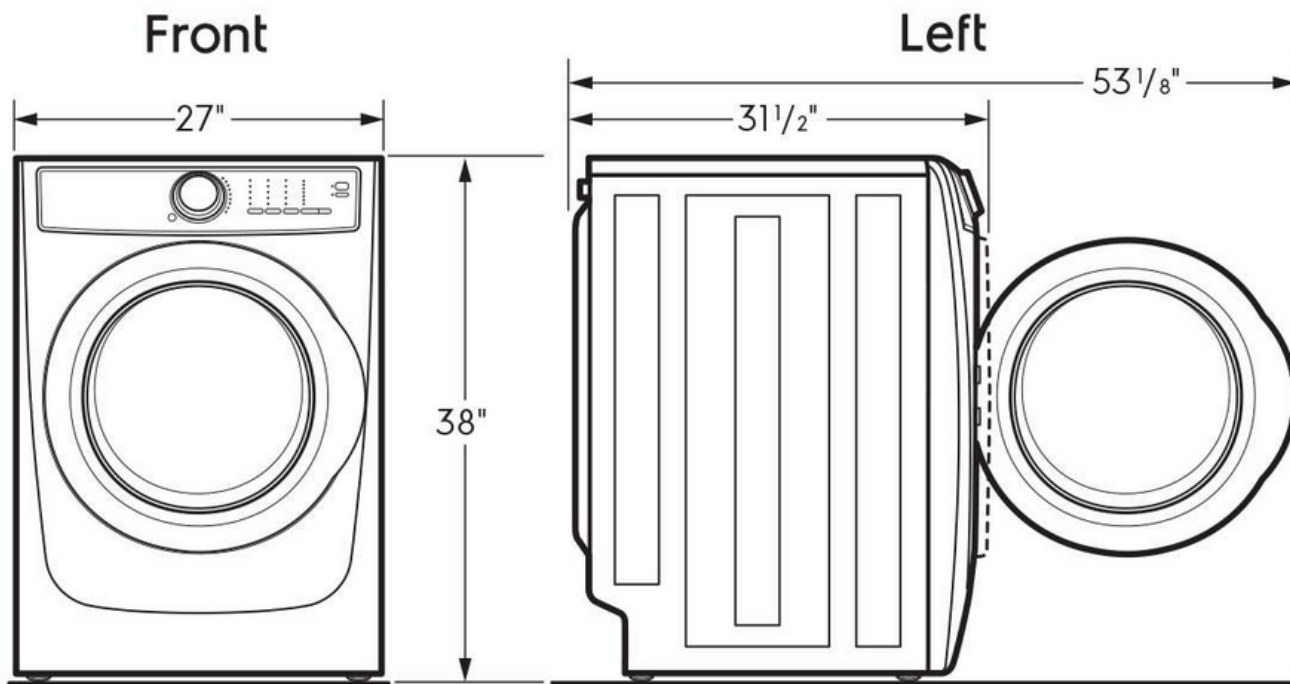

Front Load Perfect Steam™ Gas Dryer with Instant Refresh –
8.0 Cu. Ft. Dryer

Available Products: ELFG7437AG, ELFG7437AW

Available Colors: Glacier Blue, White

Version: 07/23

Safety Certifications and Approvals

UL Listed

Yes

Installation Diagram

We reserve the right to change specifications or discontinue models without notice.

Electrolux Major Appliances, N.A.

USA • 10200 David Taylor Drive • Charlotte, NC 28262 • Charlotte, NC 28262 • 1-877-4electrolux (1-877-435-3287) • electrolux.com/en

CANADA • 5855 Terry Fox Way • Mississauga, ON L5V 3E4 • 1-800-265-8352 • electrolux.ca