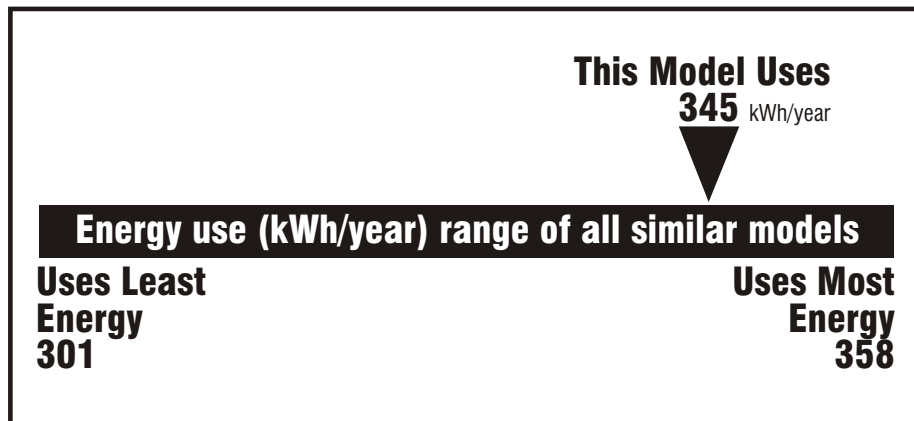

Based on standard U.S. Government tests

ENERGYGUIDE

Refrigerator
With Manual Defrost

Whirlpool Corporation
Model EL05CCXLS
Capacity: 4.3 cubic feet

**Compare the Energy Use of this Refrigerator
with Others Before You Buy.**

kWh/year (kilowatt-hours per year) is a measure of energy (electricity) use. Your utility company uses it to compute your bill. Only models with 2.5 to 4.4 cubic feet with the above features are used in this scale.